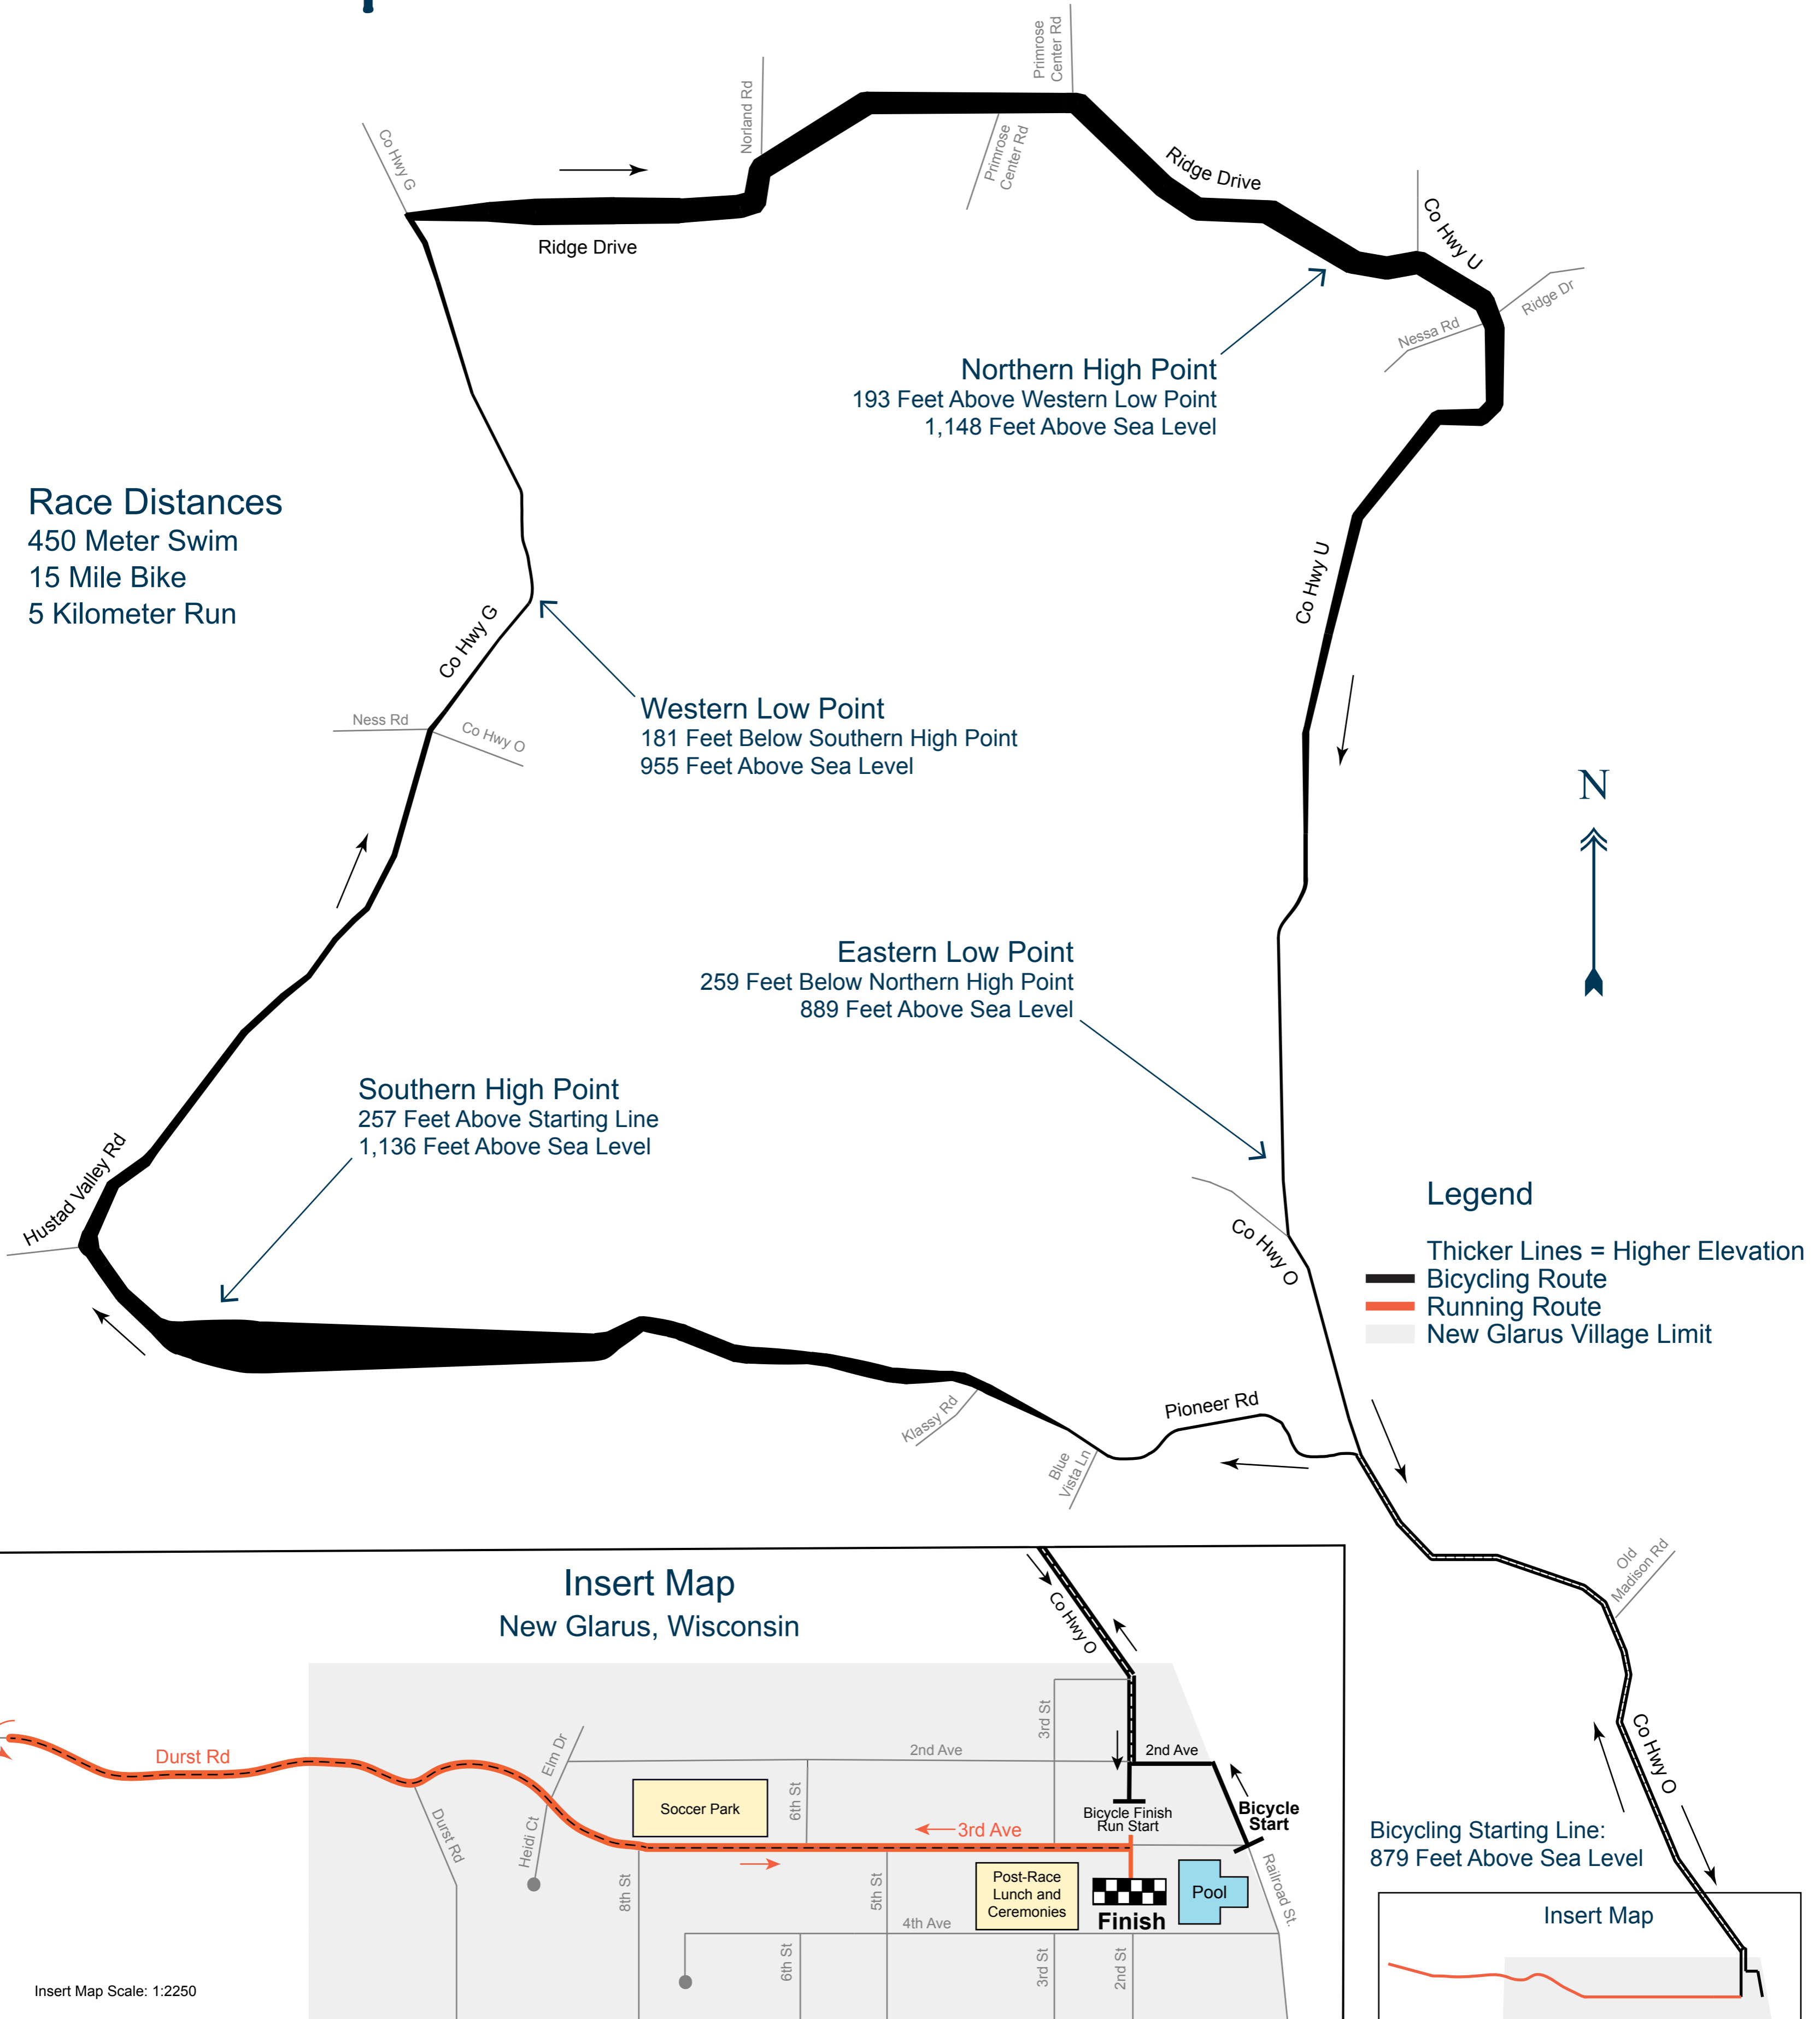

# The Alphorn-man Triathlon of New Glarus

**Race Distances**  
 450 Meter Swim  
 15 Mile Bike  
 5 Kilometer Run

## Insert Map New Glarus, Wisconsin

Bicycling Starting Line:  
879 Feet Above Sea Level