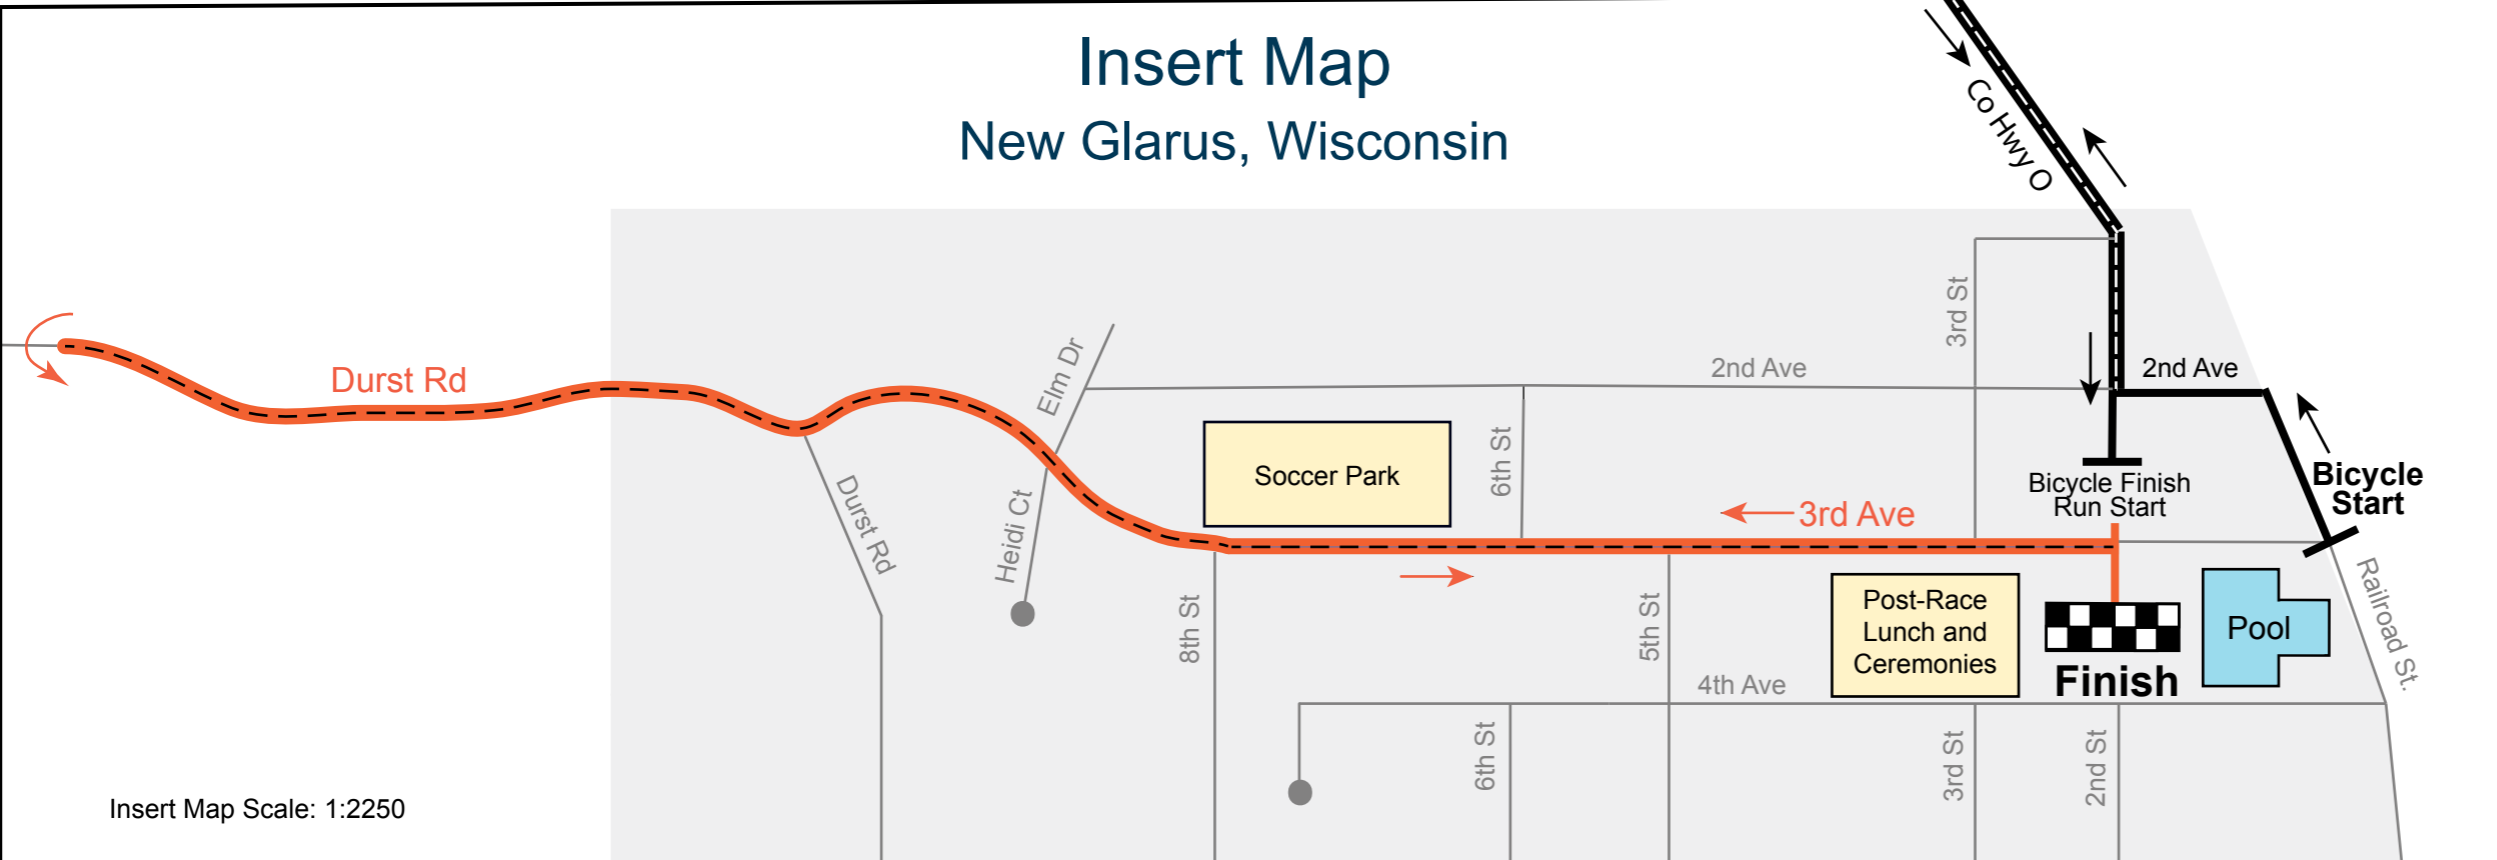

# The Alphorn-man Triathlon of New Glarus

**Race Distances**  
 450 Meter Swim  
 15 Mile Bike  
 5 Kilometer Run

## Insert Map New Glarus, Wisconsin

Bicycling Starting Line:  
879 Feet Above Sea Level