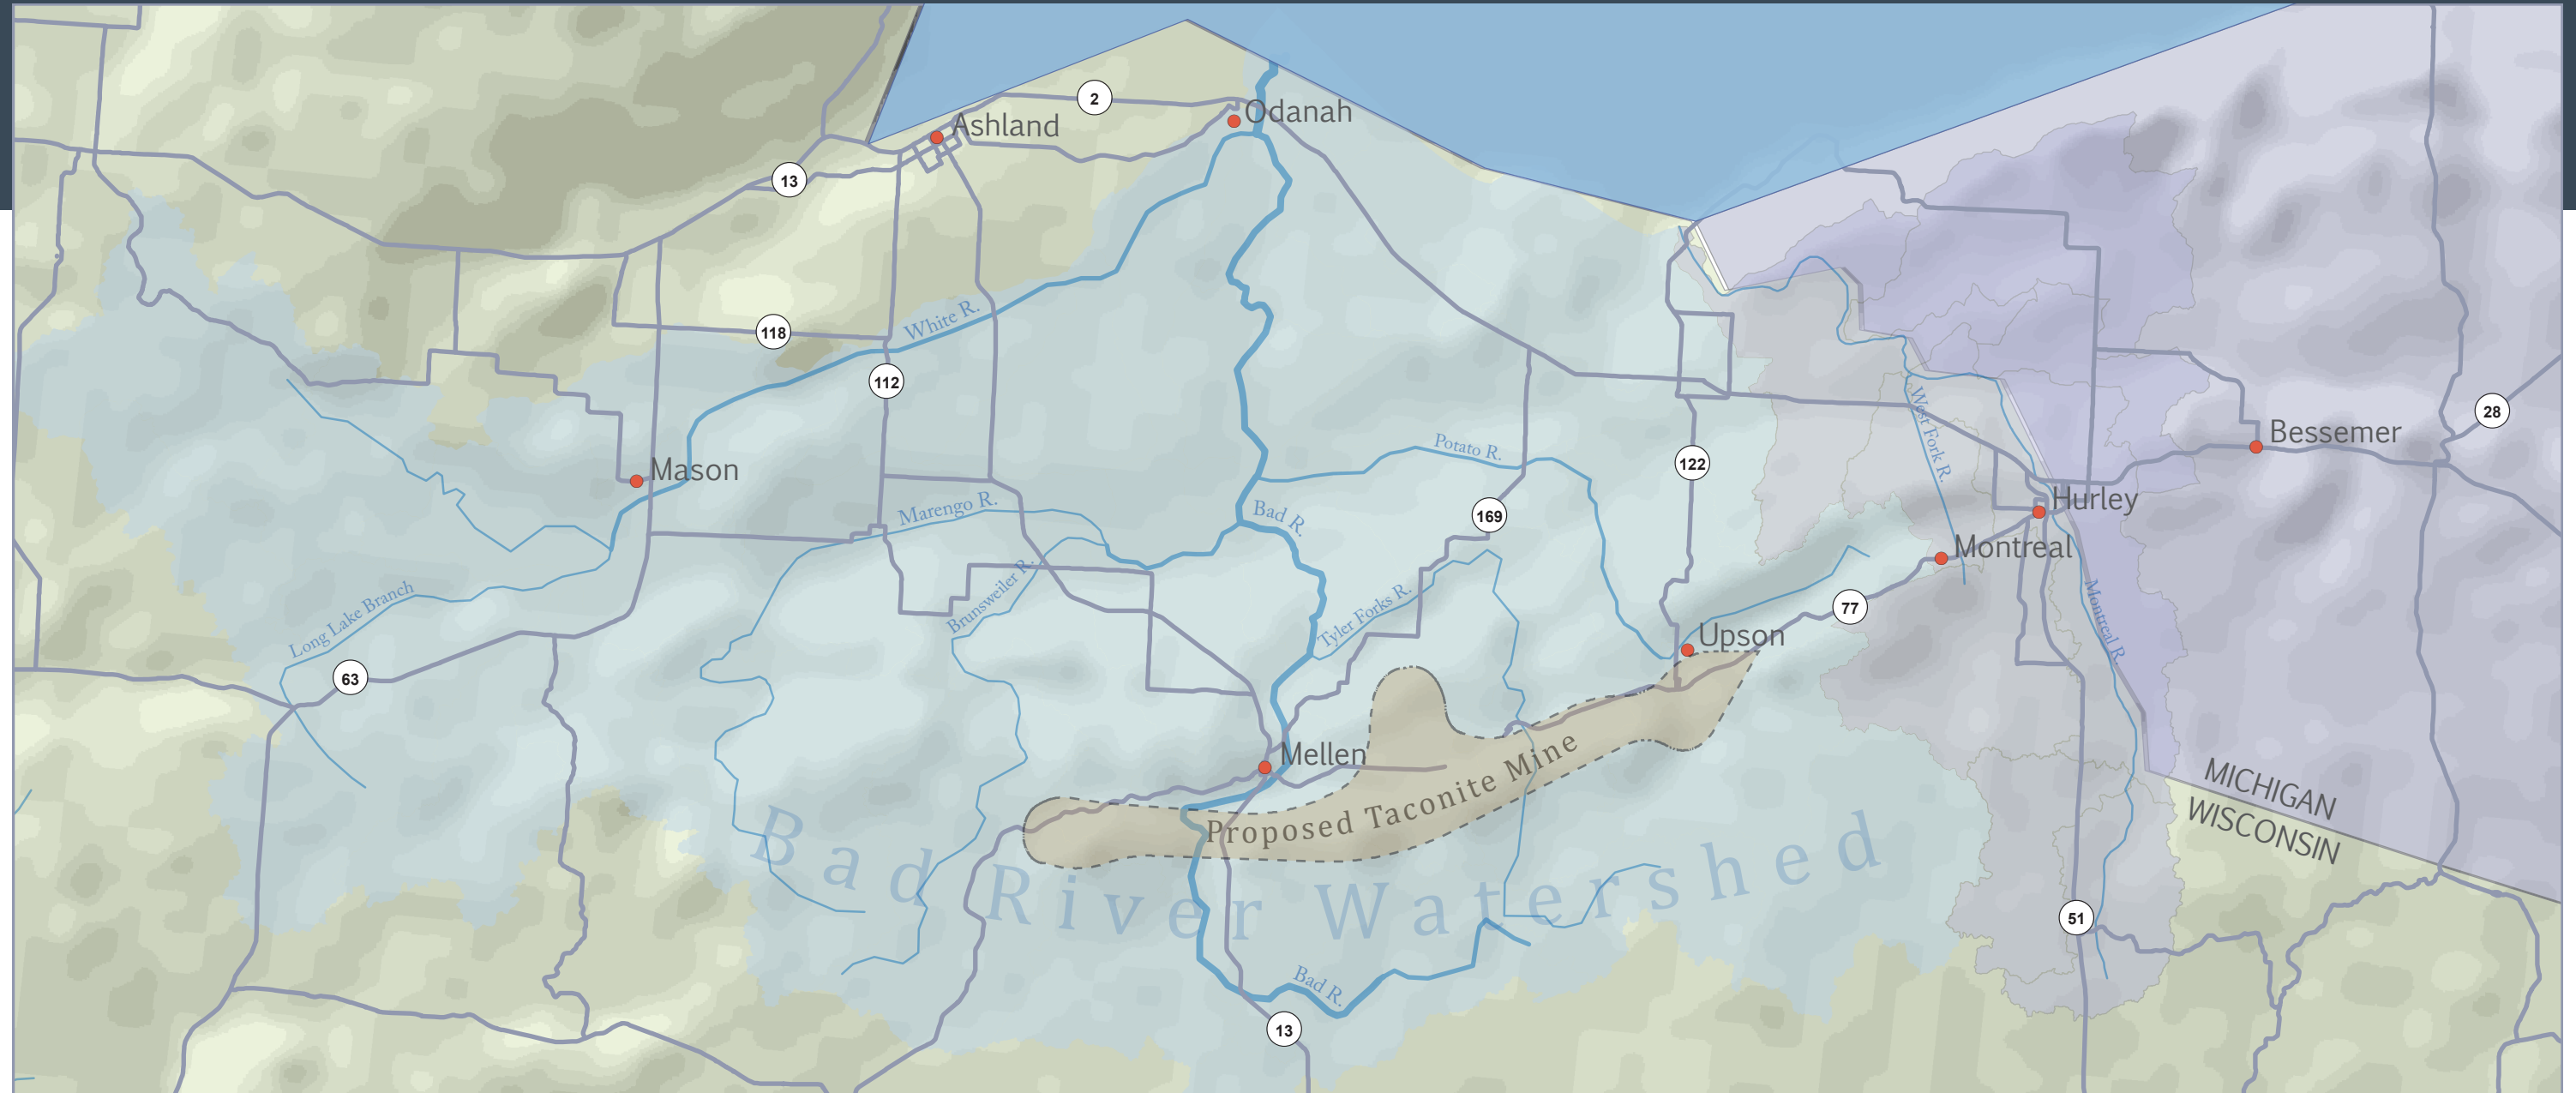

Protecting the Penokee Range from Irresponsible Iron Mining

"It's not about the mine. It's about the water." ~Mole Lake Chippewa Elder, Fran Van Zile

Data: ESRI Data Bank,
Wisconsin League
of Conservation Voters

Central Map
Projection: UTM Zone 16
1:300,000