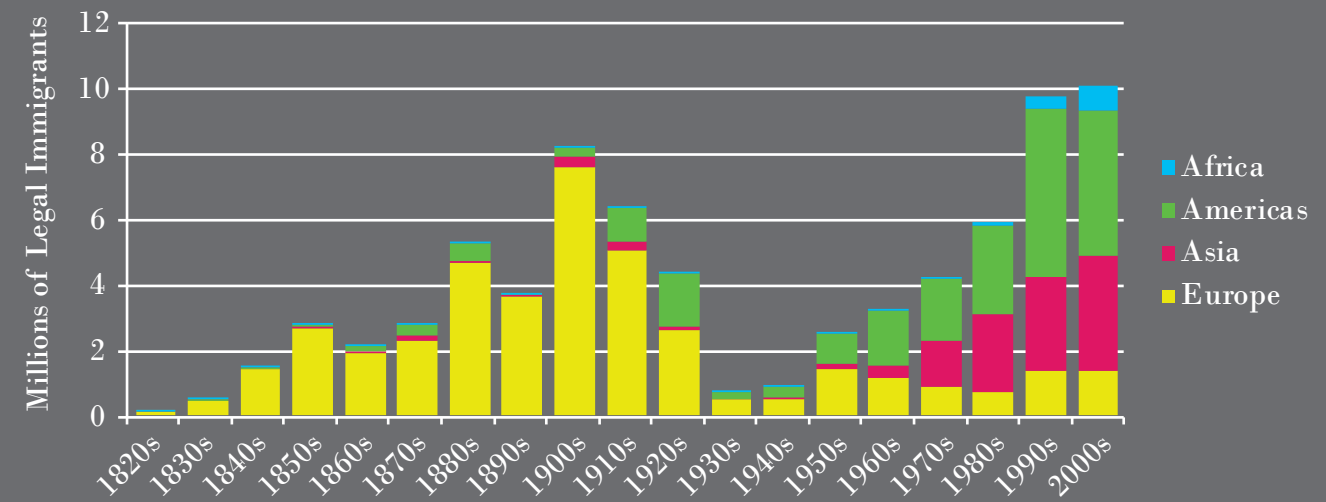

Still a Melting Pot:

Immigration to the US, 2010

“Everywhere immigrants have enriched and strengthened the fabric of American life.”

~ John F. Kennedy

Source:
Dept. of
Homeland Security
<http://www.dhs.gov/yearbook-immigration-statistics-2010-3>

Projection: Robinson
Center: 98.5° W

Foreign Born, 2011

American Community Survey 2011
Projection: USA Contiguous Alber's Equal Area

Top Country of Origin

1820s - Ireland	1920s - Canada
1830s - Ireland	1930s - Canada
1840s - Ireland	1940s - Canada
1850s - Ireland	1950s - Germany
1860s - Germany	1960s - Mexico
1870s - Germany	1970s - Mexico
1880s - UK	1980s - Mexico
1890s - Italy	1990s - Mexico
1900s - Italy	2000s - Mexico
1910s - Italy	

US Immigration by Region and Decade

Source: http://teacher.scholastic.com/activities/immigration/pdfs/by_region/region_table.pdf