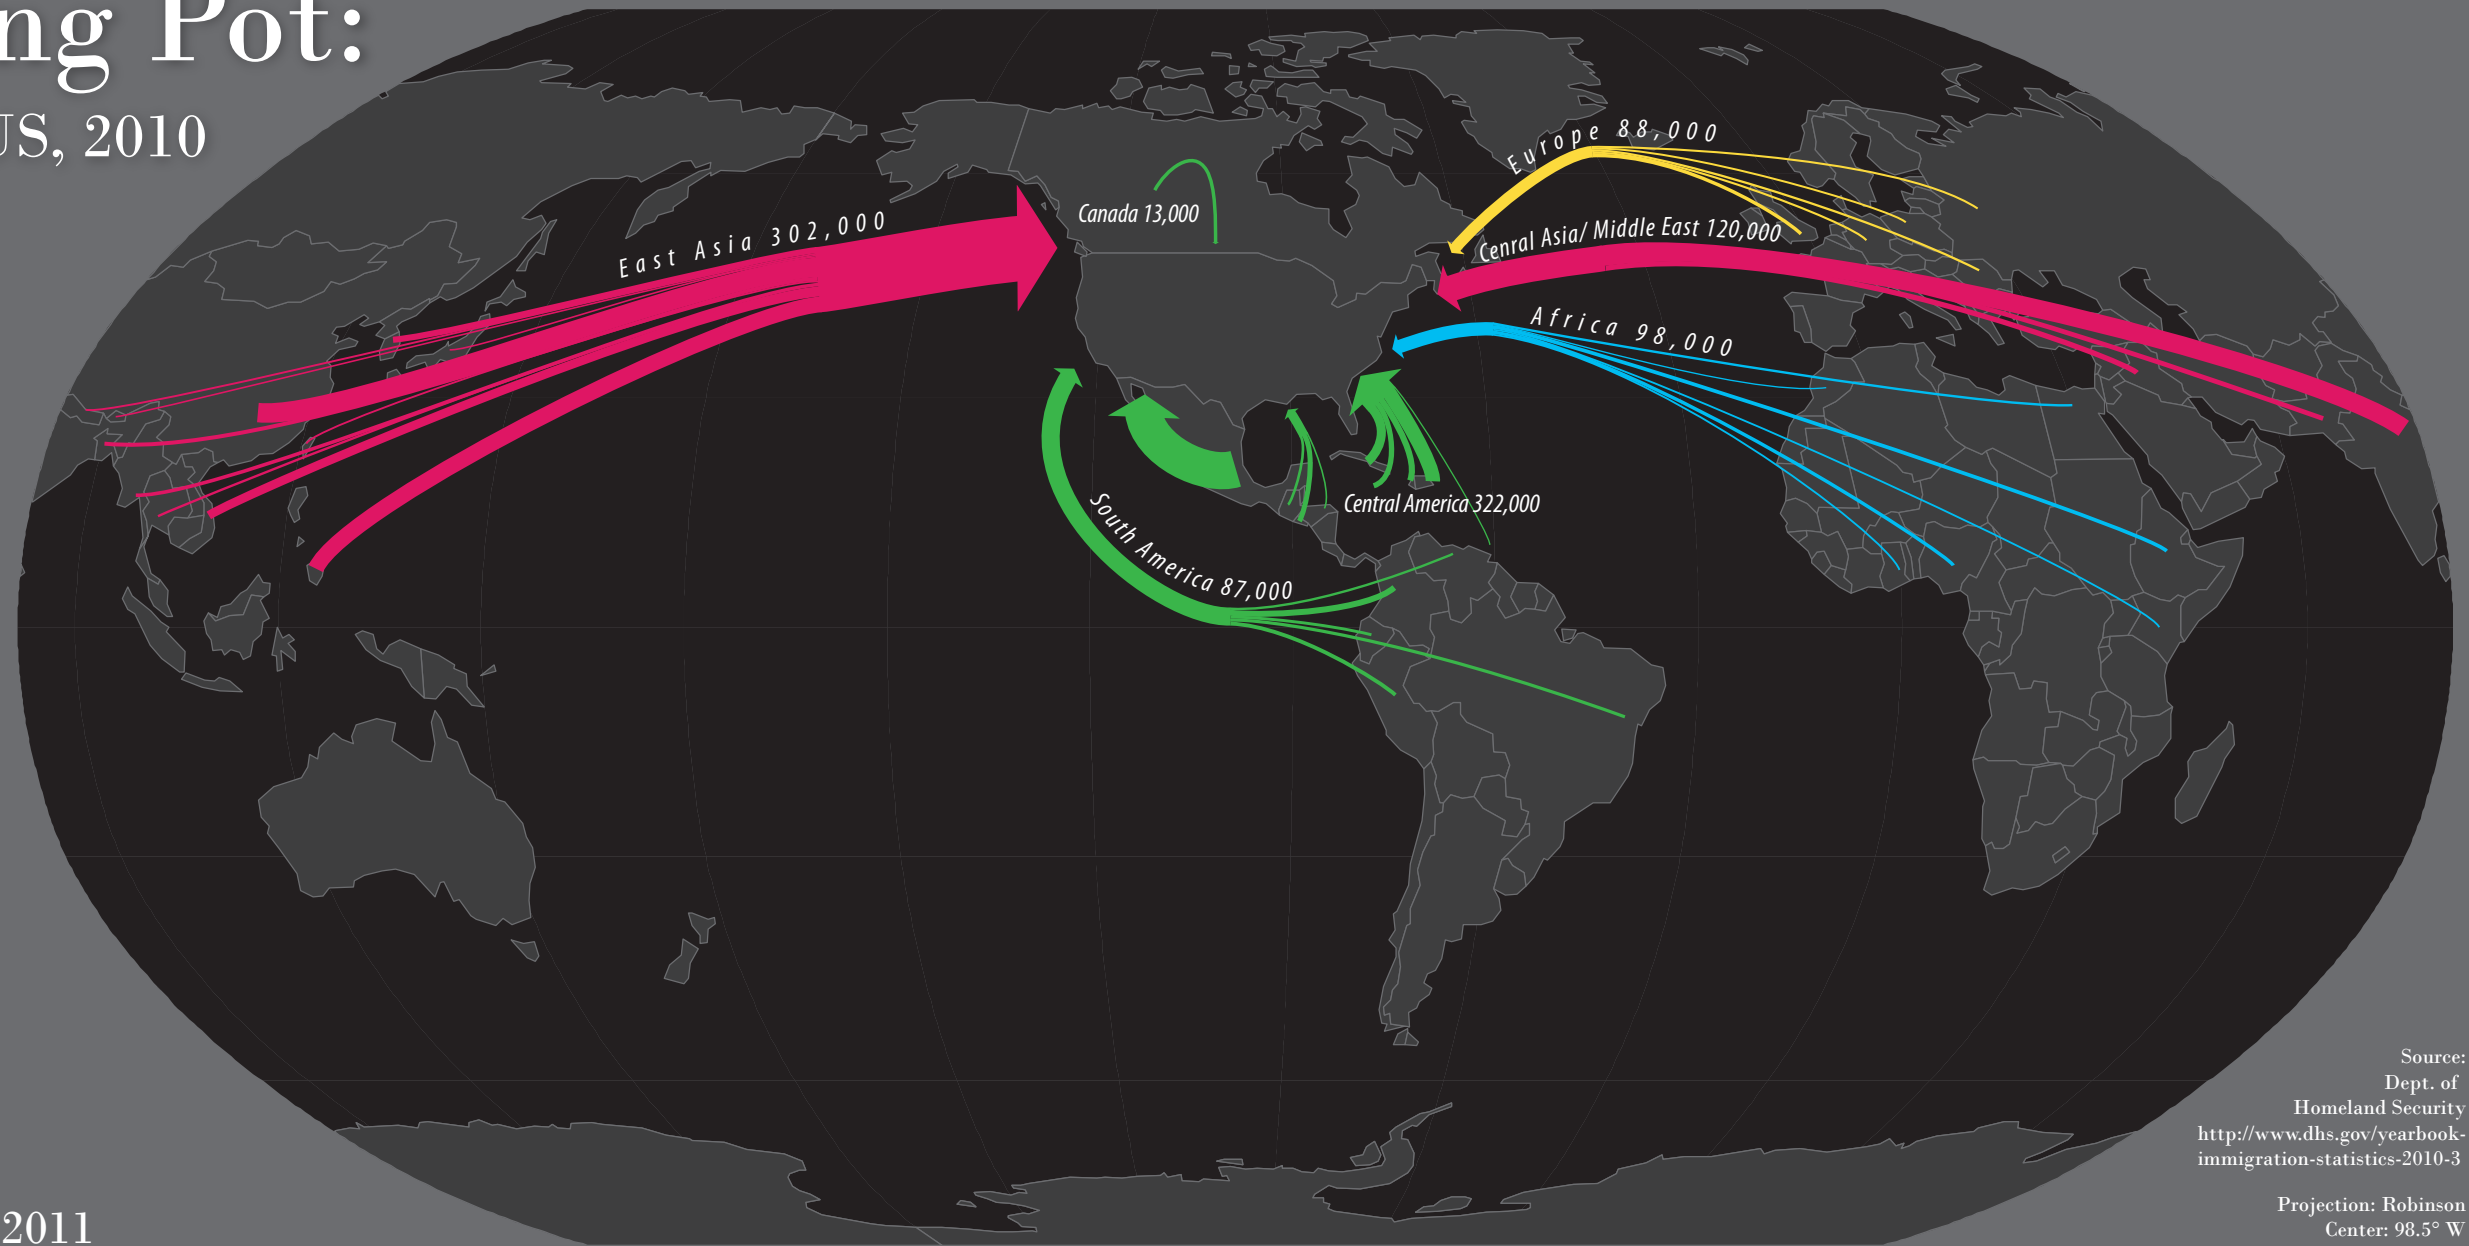

Still a Melting Pot:

Immigration to the US, 2010

“Everywhere immigrants have enriched and strengthened the fabric of American life.”

~ John F. Kennedy

Source:
Dept. of
Homeland Security
<http://www.dhs.gov/yearbook-immigration-statistics-2010-3>

Projection: Robinson
Center: 98.5° W

Foreign Born, 2011

American Community Survey 2011
Projection: USA Contiguous Alber's Equal Area

Top Country of Origin

1820s - Ireland	1920s - Canada
1830s - Ireland	1930s - Canada
1840s - Ireland	1940s - Canada
1850s - Ireland	1950s - Germany
1860s - Germany	1960s - Mexico
1870s - Germany	1970s - Mexico
1880s - UK	1980s - Mexico
1890s - Italy	1990s - Mexico
1900s - Italy	2000s - Mexico
1910s - Italy	

US Immigration by Region and Decade

Source: http://teacher.scholastic.com/activities/immigration/pdfs/by_region/region_table.pdf