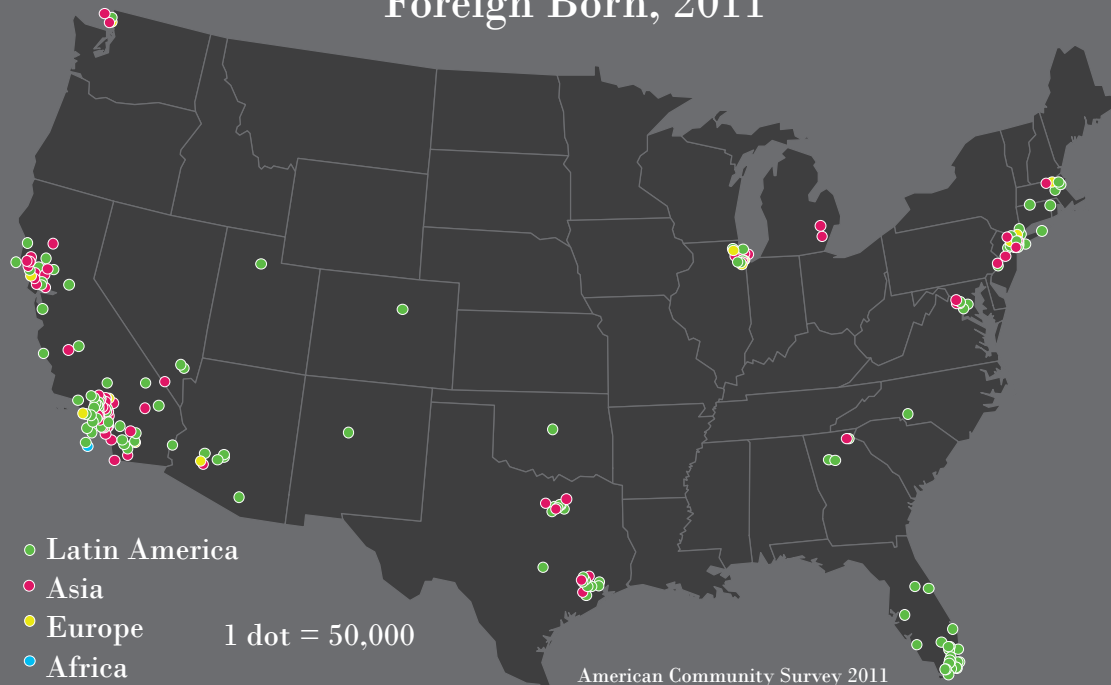

Still a Melting Pot:

Immigration to the US, 2010

“Everywhere immigrants have enriched and strengthened the fabric of American life.”

~ John F. Kennedy

Source:
Dept. of
Homeland Security
<http://www.dhs.gov/yearbook-immigration-statistics-2010-3>

Projection: Robinson
Center: 98.5° W

Foreign Born, 2011

American Community Survey 2011
Projection: USA Contiguous Alber's Equal Area

Top Country of Origin

1820s - Ireland	1920s - Canada
1830s - Ireland	1930s - Canada
1840s - Ireland	1940s - Canada
1850s - Ireland	1950s - Germany
1860s - Germany	1960s - Mexico
1870s - Germany	1970s - Mexico
1880s - UK	1980s - Mexico
1890s - Italy	1990s - Mexico
1900s - Italy	2000s - Mexico
1910s - Italy	

US Immigration by Region and Decade

Source: http://teacher.scholastic.com/activities/immigration/pdfs/by_region/region_table.pdf