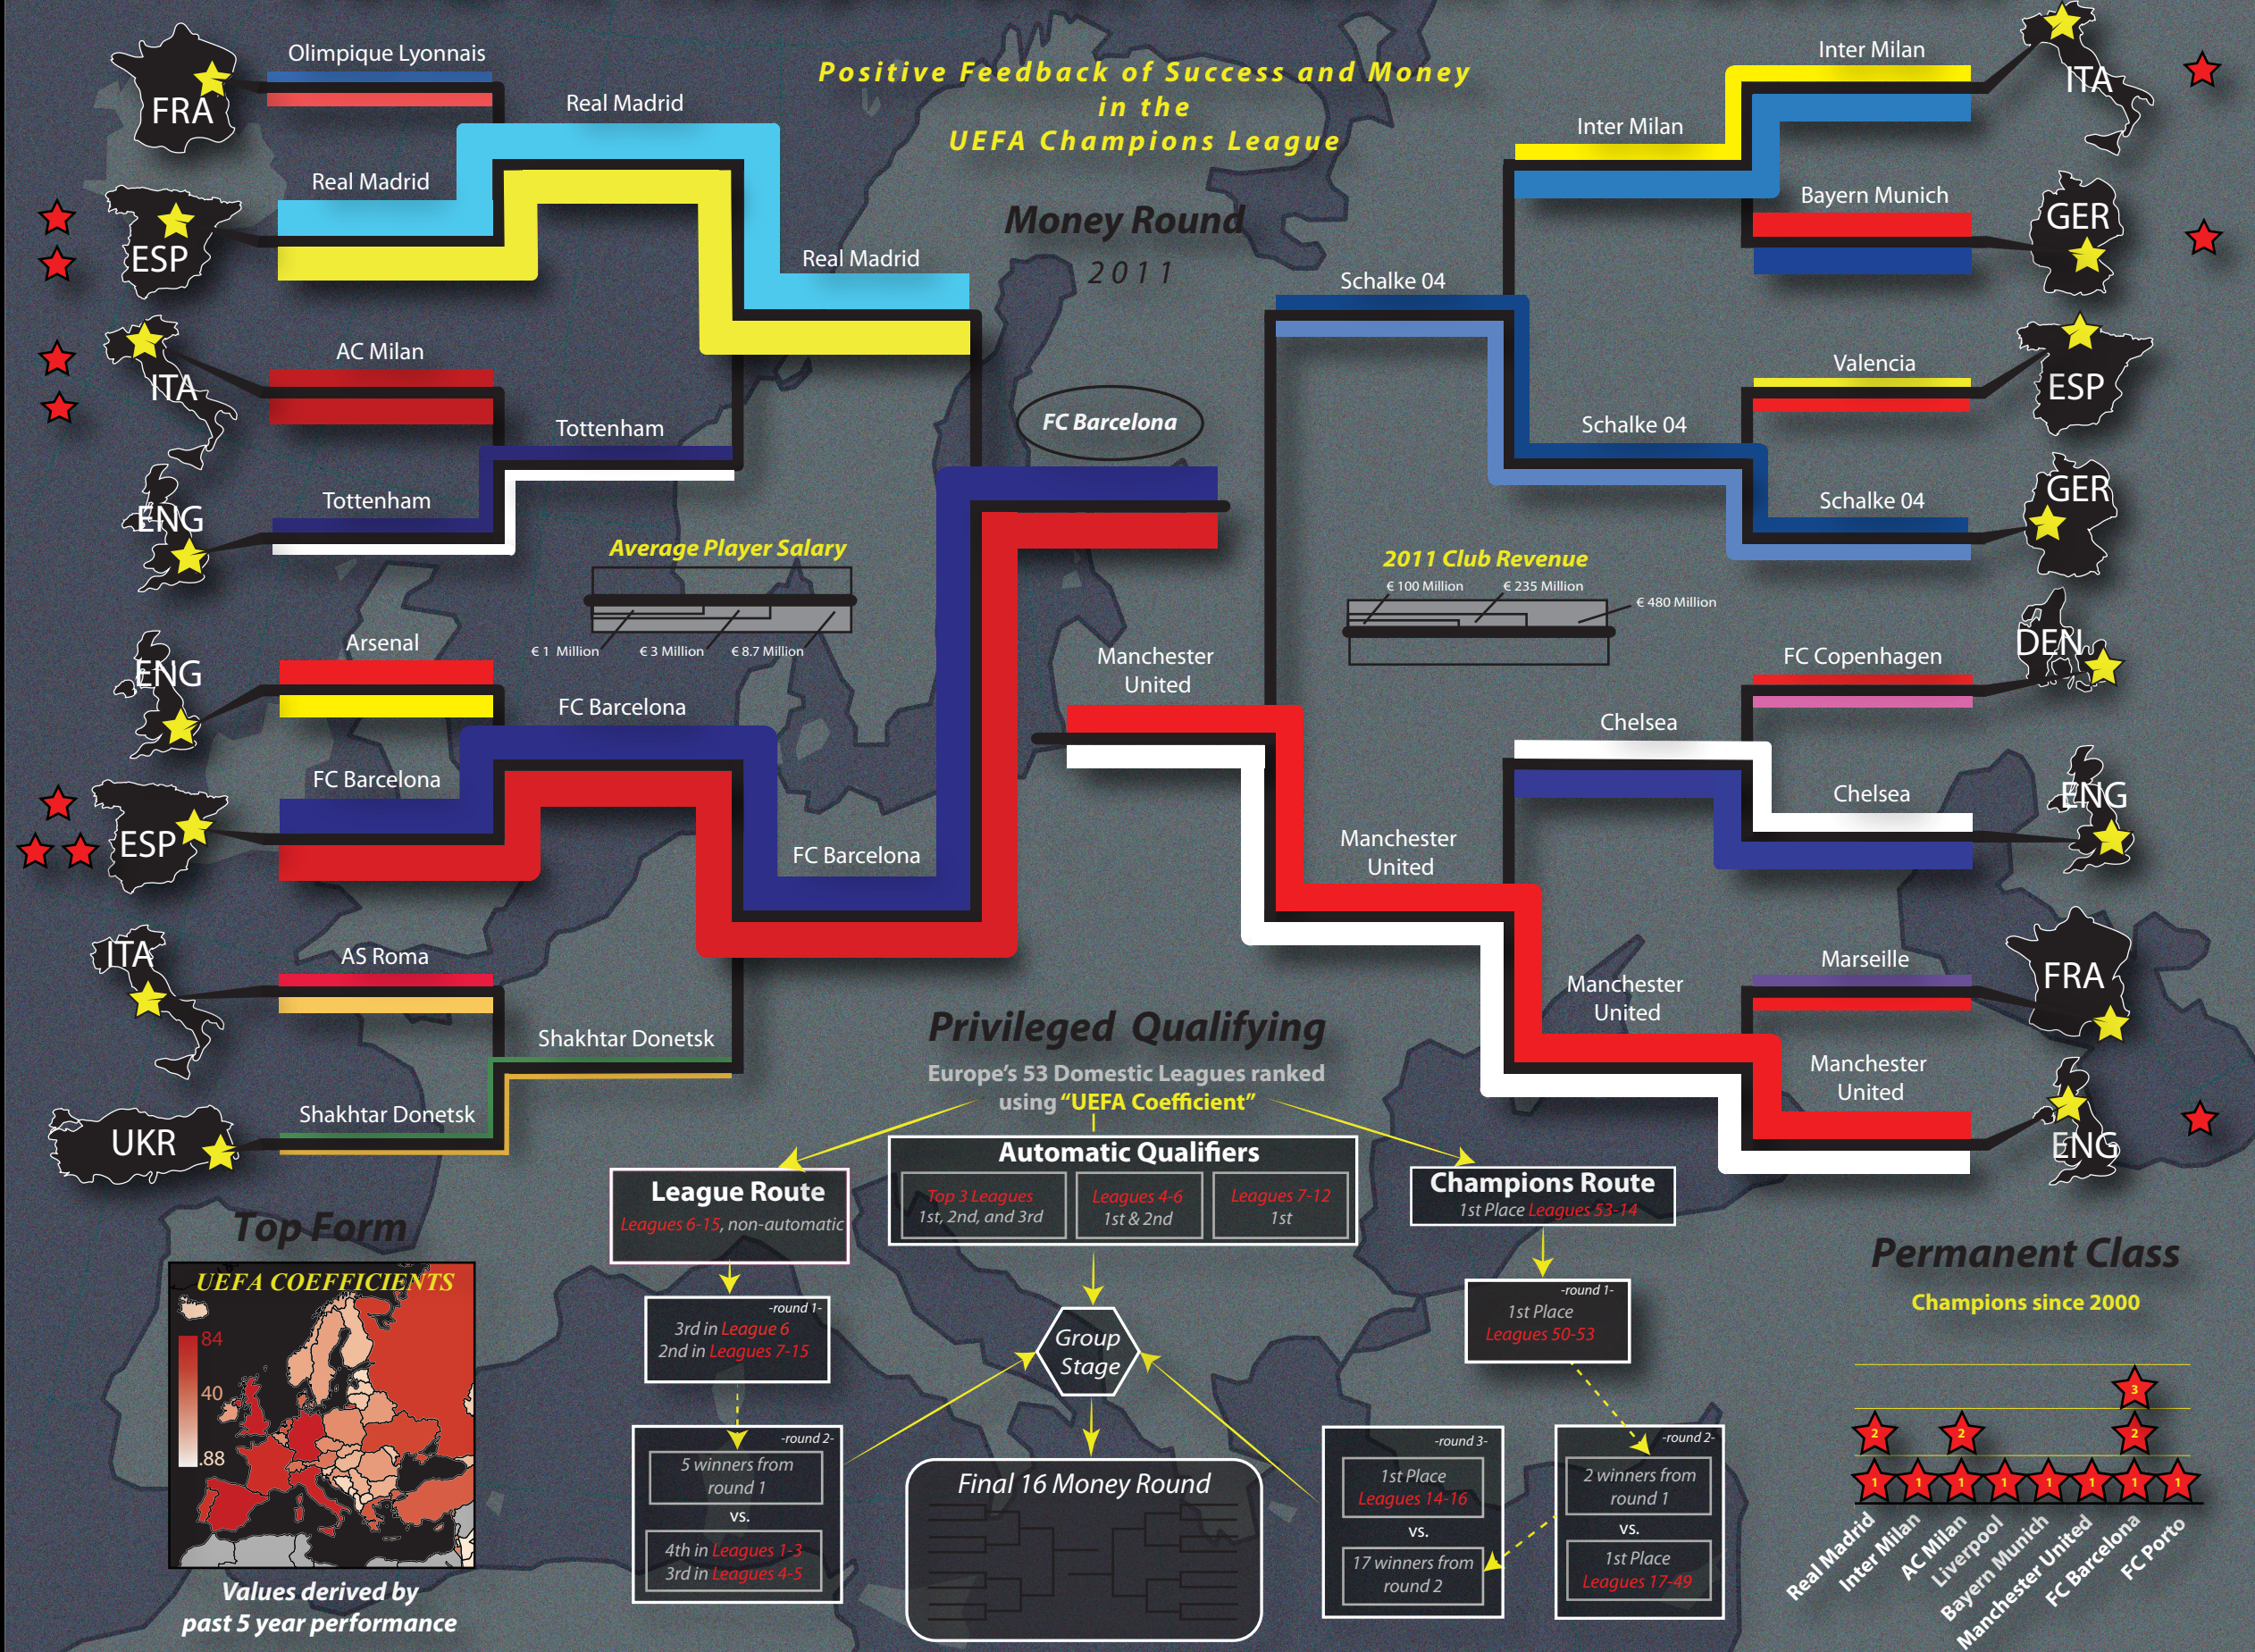

Form Is Temporary, Class is Permanent

Country Maps projection: Albers Equal Area Conic CM / Std = centered individually

Privileged Qualifying UEFA.com

Top Form Map projection: Albers Equal Area Conic CM: 15° Std = 50° source: UEFA.com

Background Map projection: Equidistant Conic CM: 10° Std = 43°, 62°

Money Round source: Battle, Richard. Football Money League 2012. Deloitte, Sports Business Group, Feb. 2012.

Author Bryan P. LaBissoniere