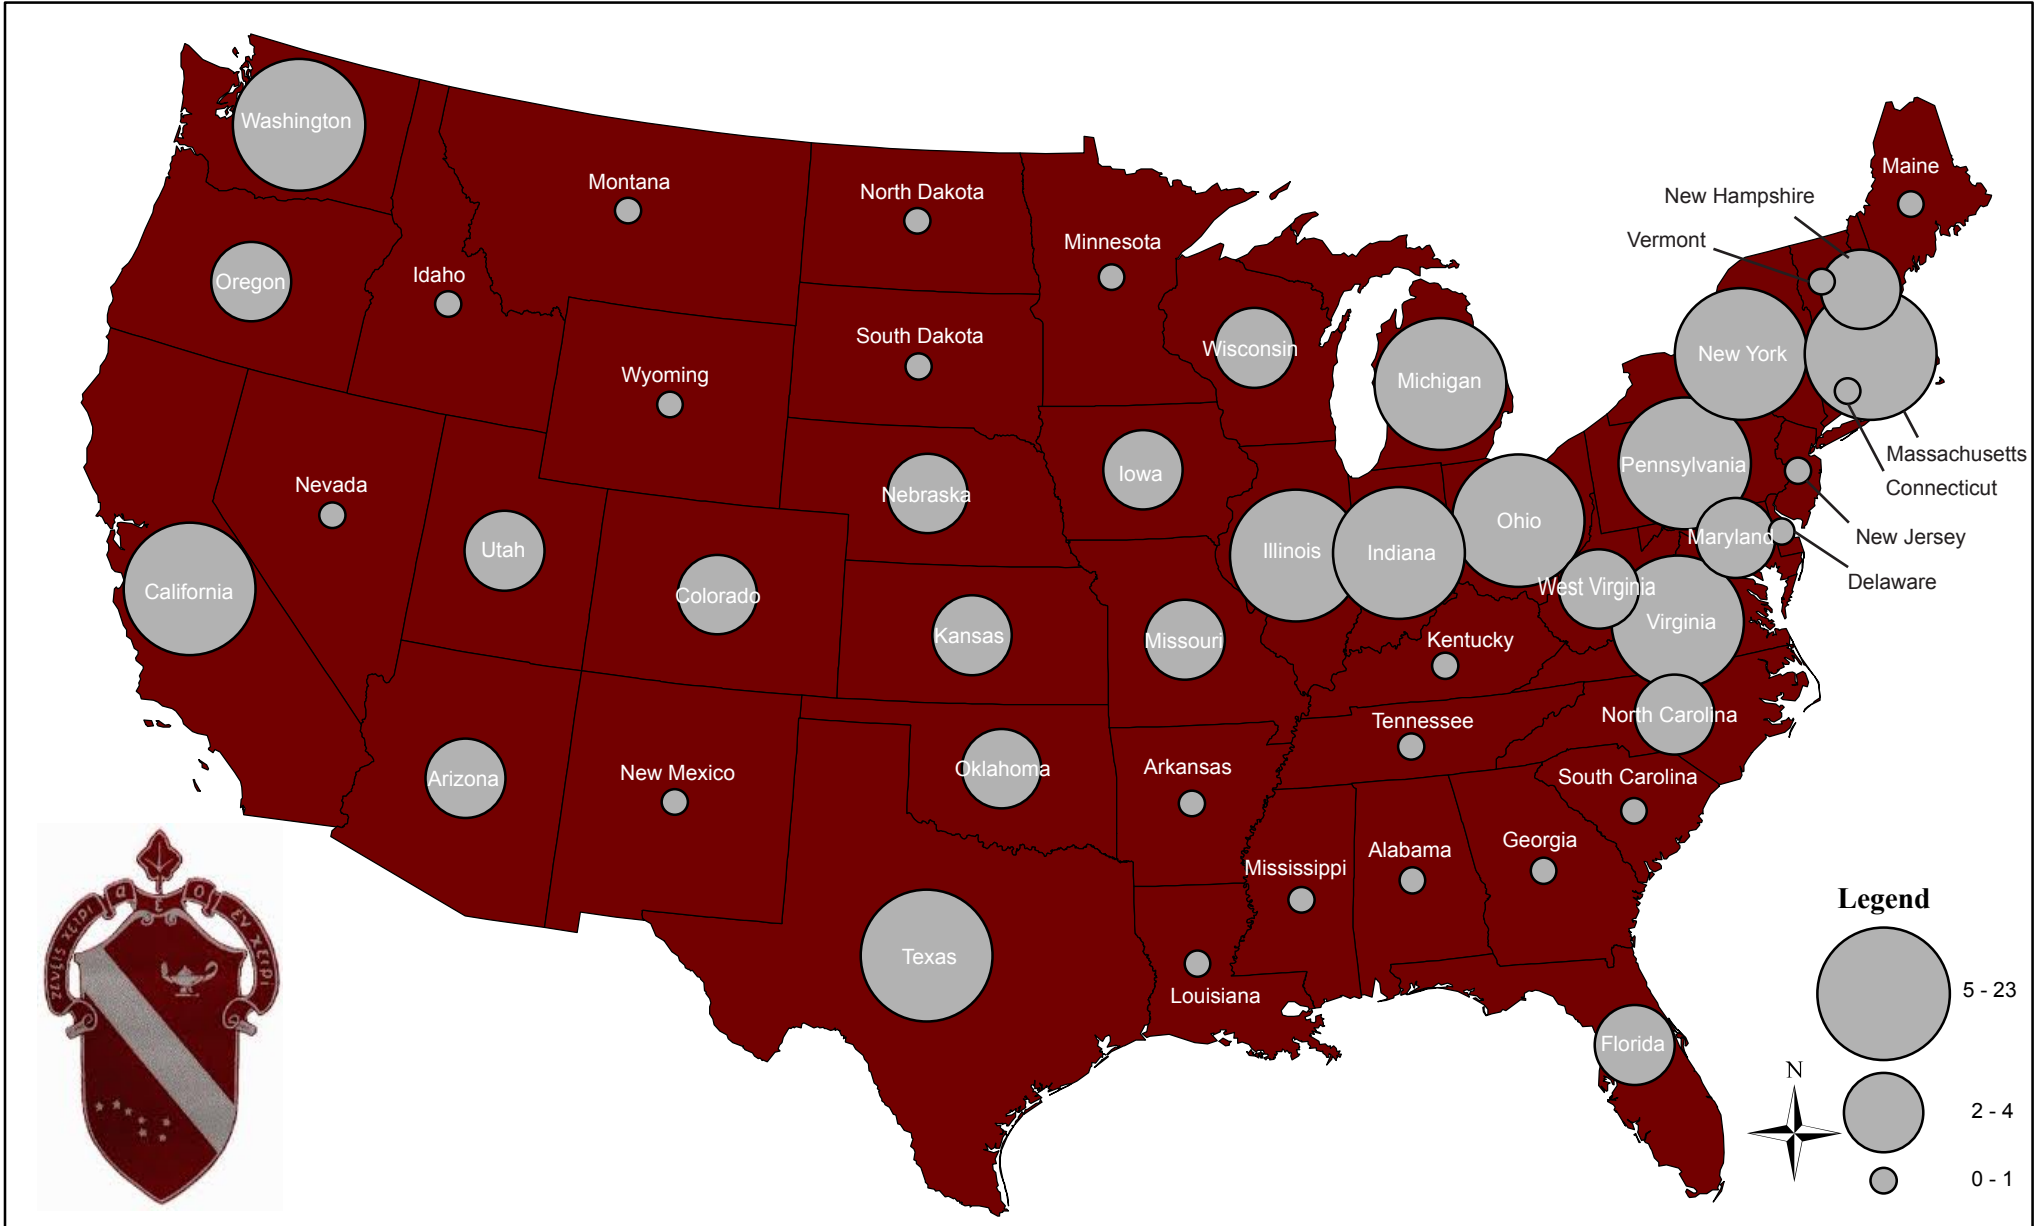

Alpha Phi Chapters of the United States

Founded in 1872, Alpha Phi has grown to be one of the largest sororities nationwide according to Alpha Phi International.

The organization was founded on the values of sisterhood, scholarship, service, loyalty, leadership, and character development.

This map illustrates the areas of the United States where Alpha Phi has a strong presence and where they can look to grow in the future.

Author: Gina Forneris
 Projection: USA Contiguous Equidistant Conic
 Central Meridian: -96