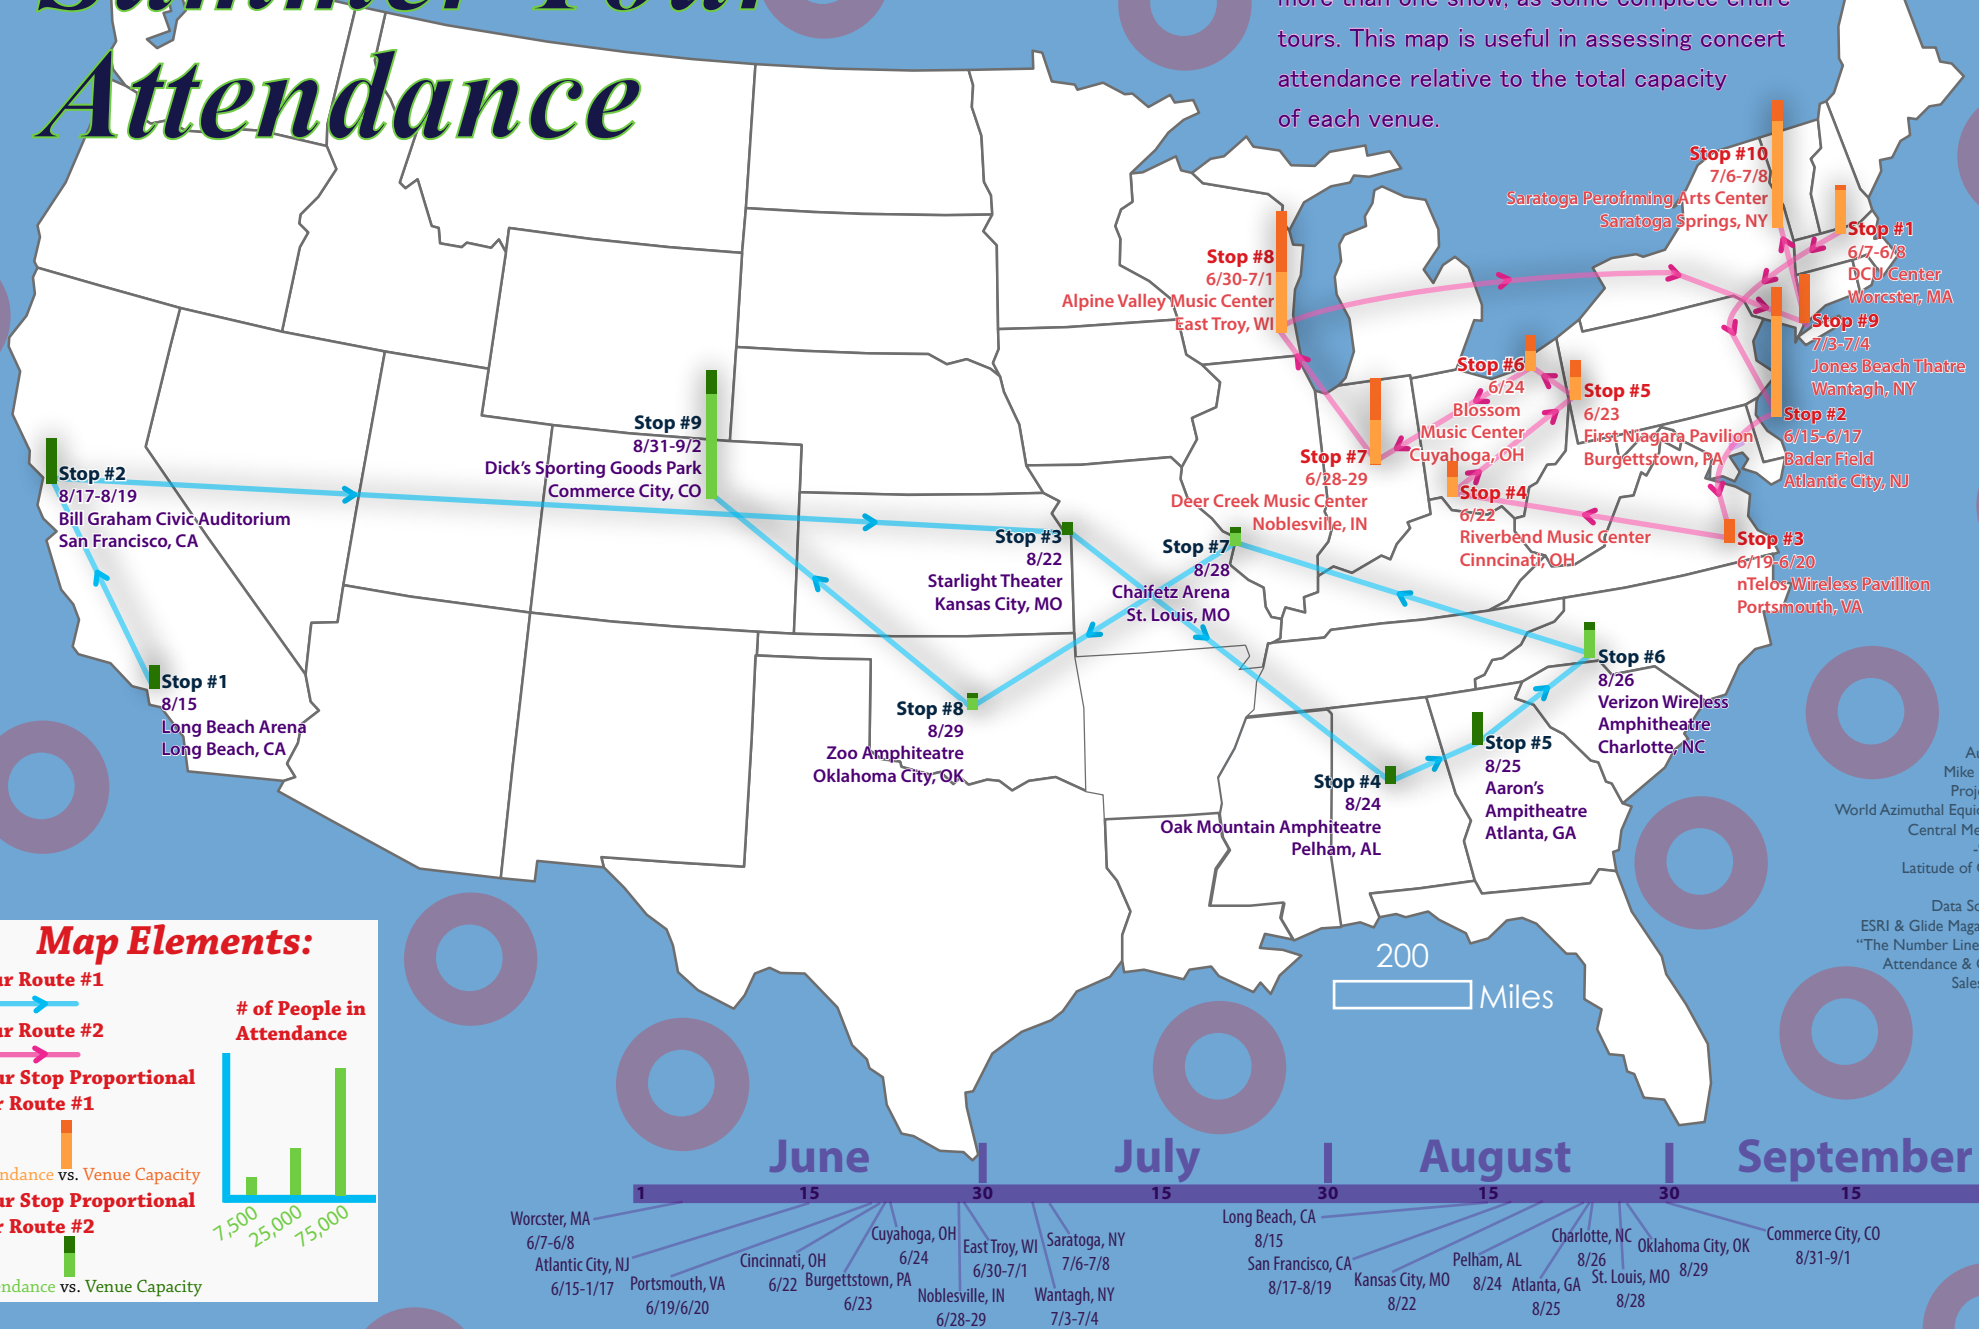

Phish 2012 Summer Tour Attendance

Phish is an American rock band known for their musical improvisation, extended jams, and blending of musical genres. The band has a very dedicated following known as "Phans". Phans are known to follow the band for more than one show, as some complete entire tours. This map is useful in assessing concert attendance relative to the total capacity of each venue.

Author: Mike Meyer
 Projection: World Azimuthal Equidistant
 Central Meridian: -98.35°
 Latitude of Origin: 39.5°
 Data Sources: ESRI & Glide Magazine's "The Number Line: Phish Attendance & Gross Sales 2012"