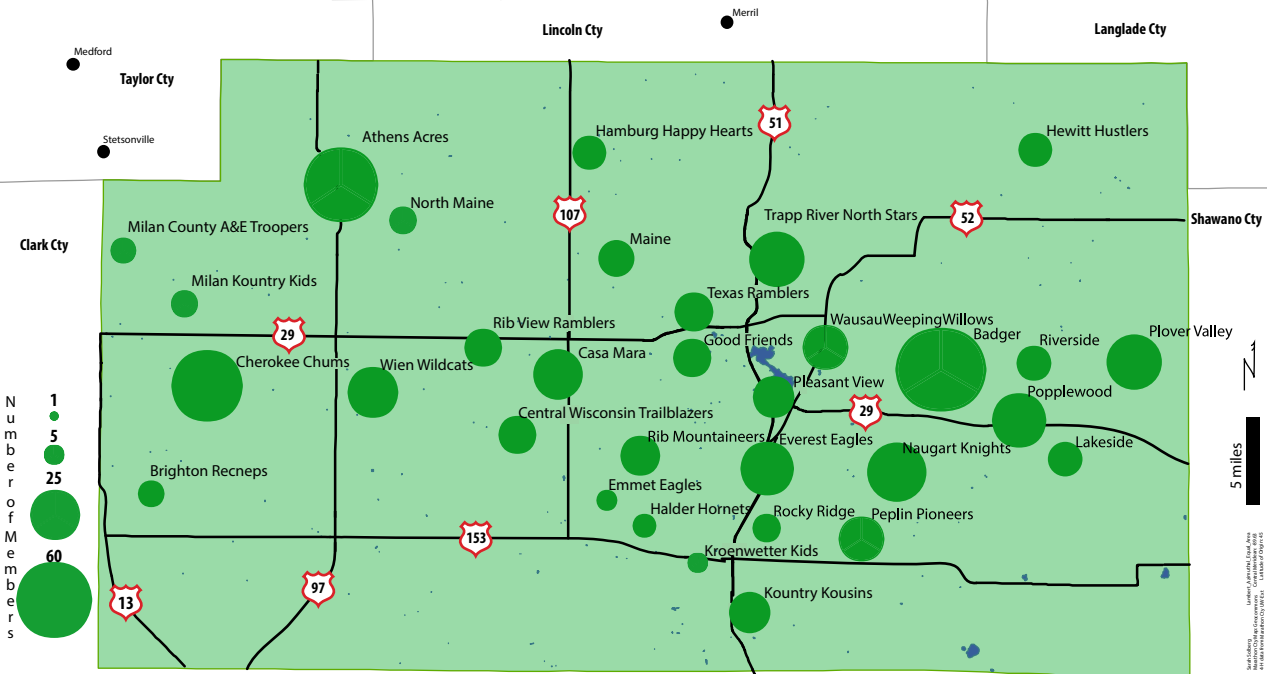

JOIN MARATHON COUNTY 4-H

we always recommend attending meetings
to find the club that is the right fit for you

marathon.uw.edu
715-261-1230

- natural science
- photography
- home environment
- MASS (Market animals)
- horse
- foods & nutrition
- rabbits
- cake decorating
- dairy
- cultural arts