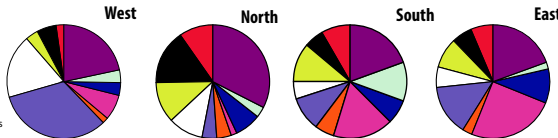

JOIN MARATHON COUNTY 4-H

we always recommend attending meetings
to find the club that is the right fit for you

marathon.uw.edu
715-261-1230

- natural science
- photography
- home environment
- MASS (Market animals)
- horse
- foods & nutrition
- rabbits
- cake decorating
- dairy
- cultural arts