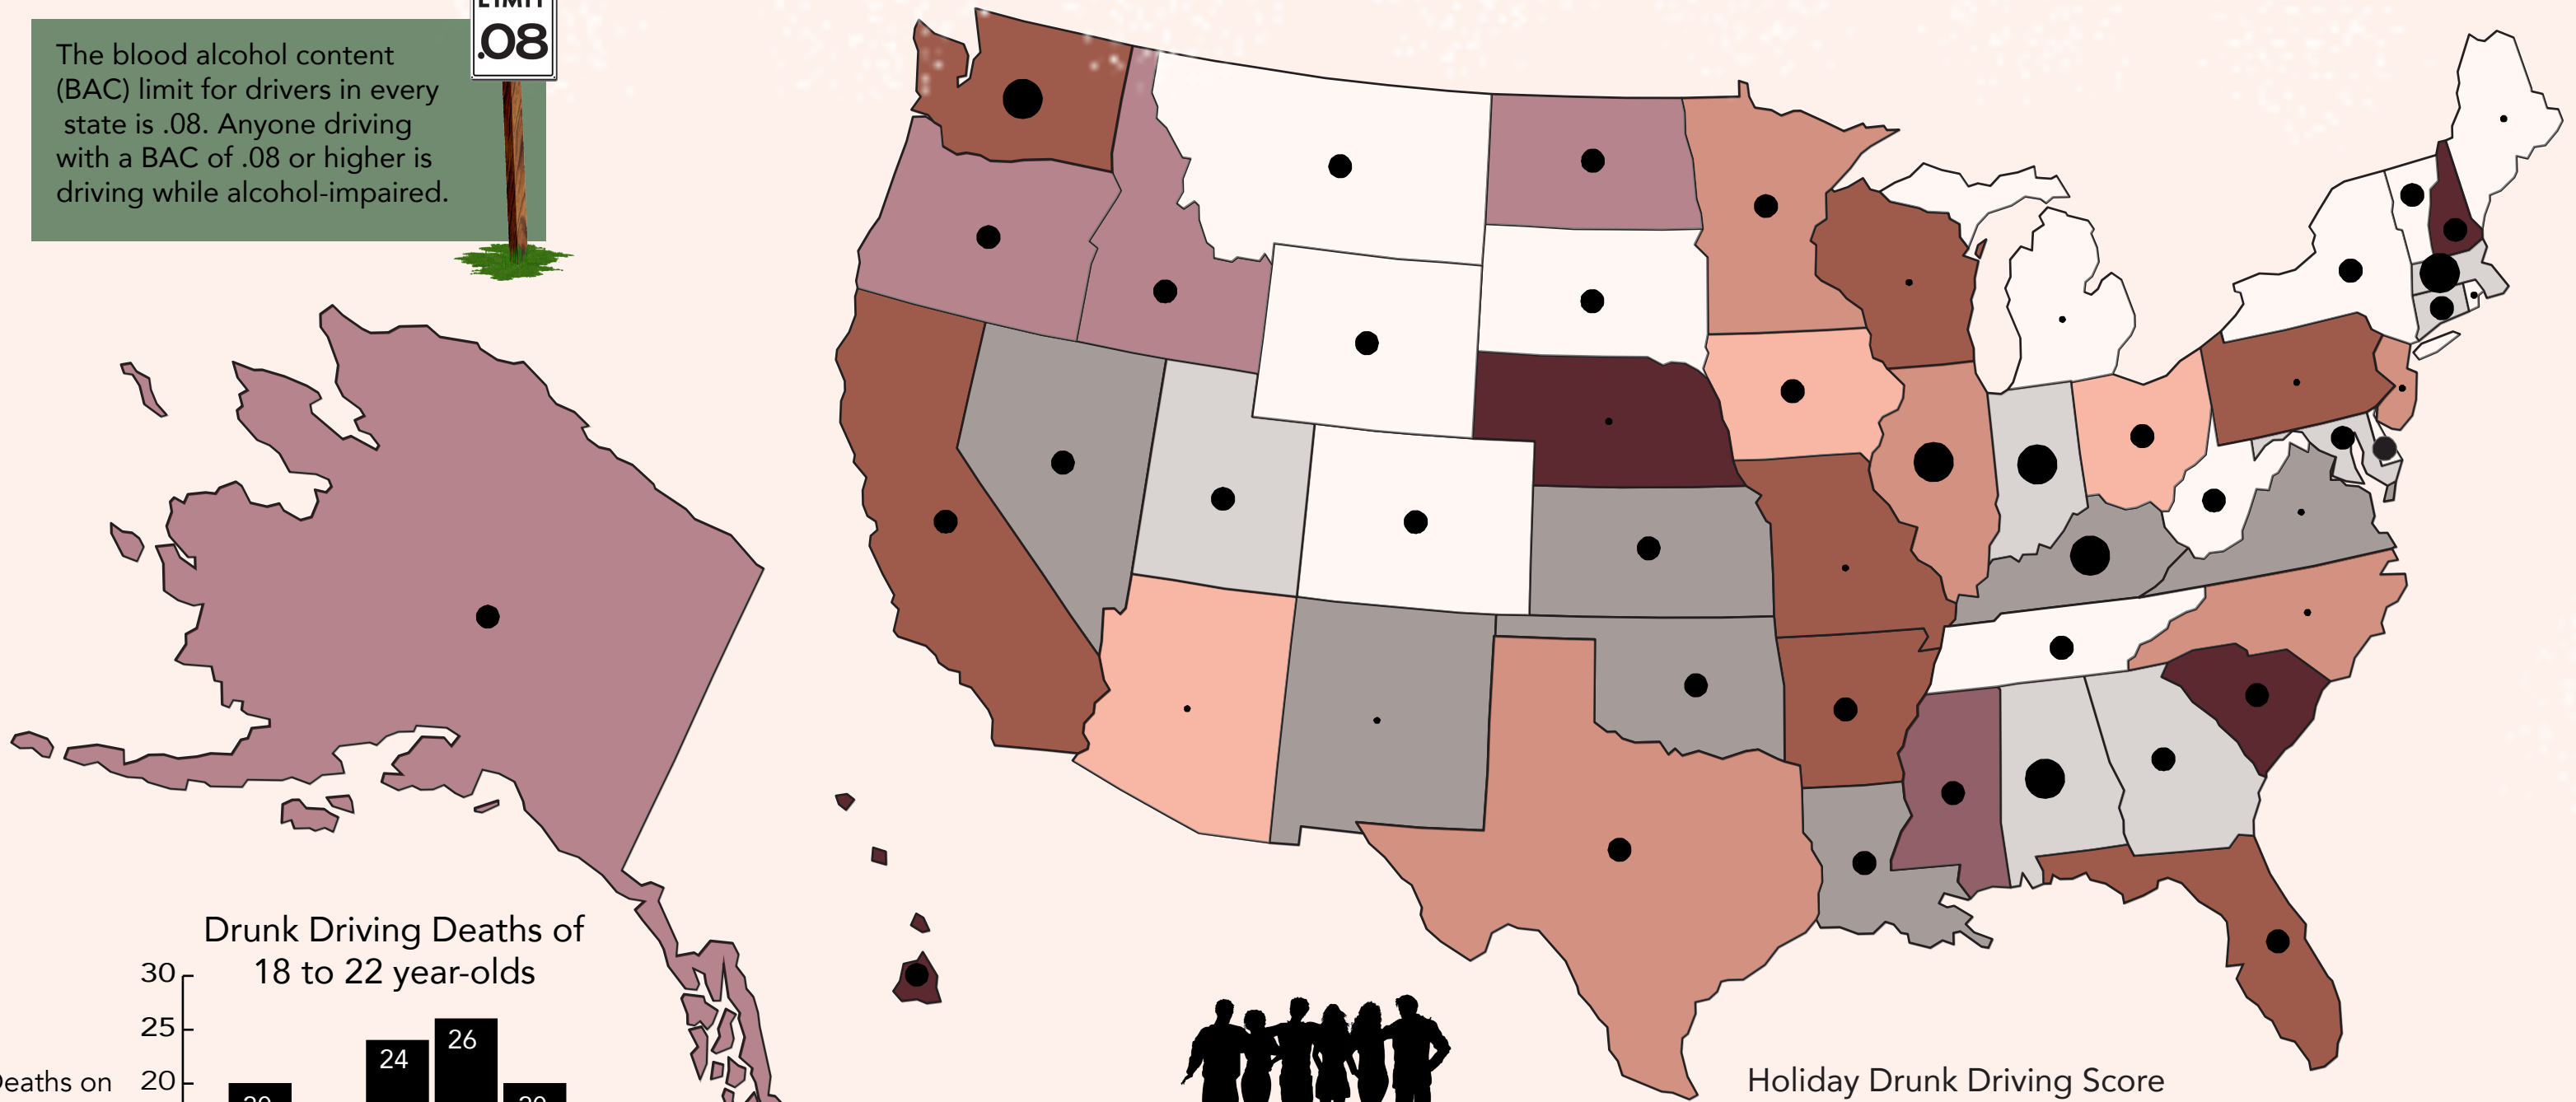

# It's the Most Dangerous Time of the Year

A closer look at drunk driving deaths in the U.S. over the Christmas and New Year holidays in 2011

The blood alcohol content (BAC) limit for drivers in every state is .08. Anyone driving with a BAC of .08 or higher is driving while alcohol-impaired.

B.A.C. LIMIT  
**.08**

Drunk Driving Deaths of 18 to 22 year-olds

Most drunk driving deaths occurred from young adults aged 18 to 22 years-old.

Holiday Drunk Driving Score (Deaths/millions of people)

State's First DUI Offence Fine