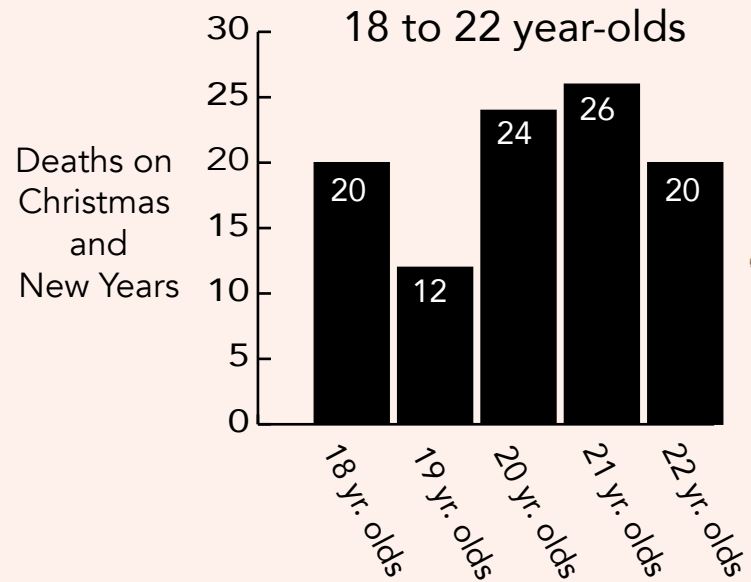

# It's the Most Dangerous Time of the Year

A closer look at drunk driving deaths in the U.S. over the Christmas and New Year holidays in 2011

The blood alcohol content (BAC) limit for drivers in every state is .08. Anyone driving with a BAC of .08 or higher is driving while alcohol-impaired.

B.A.C. LIMIT  
**.08**

Drunk Driving Deaths of 18 to 22 year-olds

Most drunk driving deaths occurred from young adults aged 18 to 22 years-old.

Holiday Drunk Driving Score (Deaths/millions of people)

State's First DUI Offence Fine