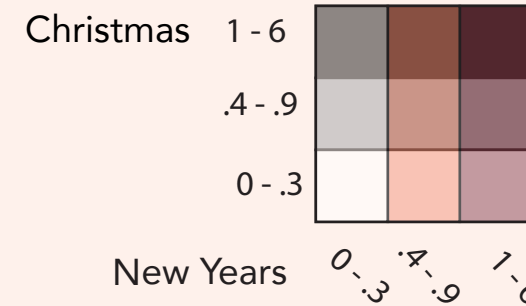

# It's the Most Dangerous Time of the Year

A closer look at drunk driving deaths in the U.S. over the Christmas and New Year holidays in 2011

The blood alcohol content (BAC) limit for drivers in every state is .08. Anyone driving with a BAC of .08 or higher is driving while alcohol-impaired.

B.A.C. LIMIT  
**.08**

Drunk Driving Deaths of 18 to 22 year-olds

Most drunk driving deaths occurred from young adults aged 18 to 22 years-old.

Holiday Drunk Driving Score (Deaths/millions of people)

State's First DUI Offence Fine