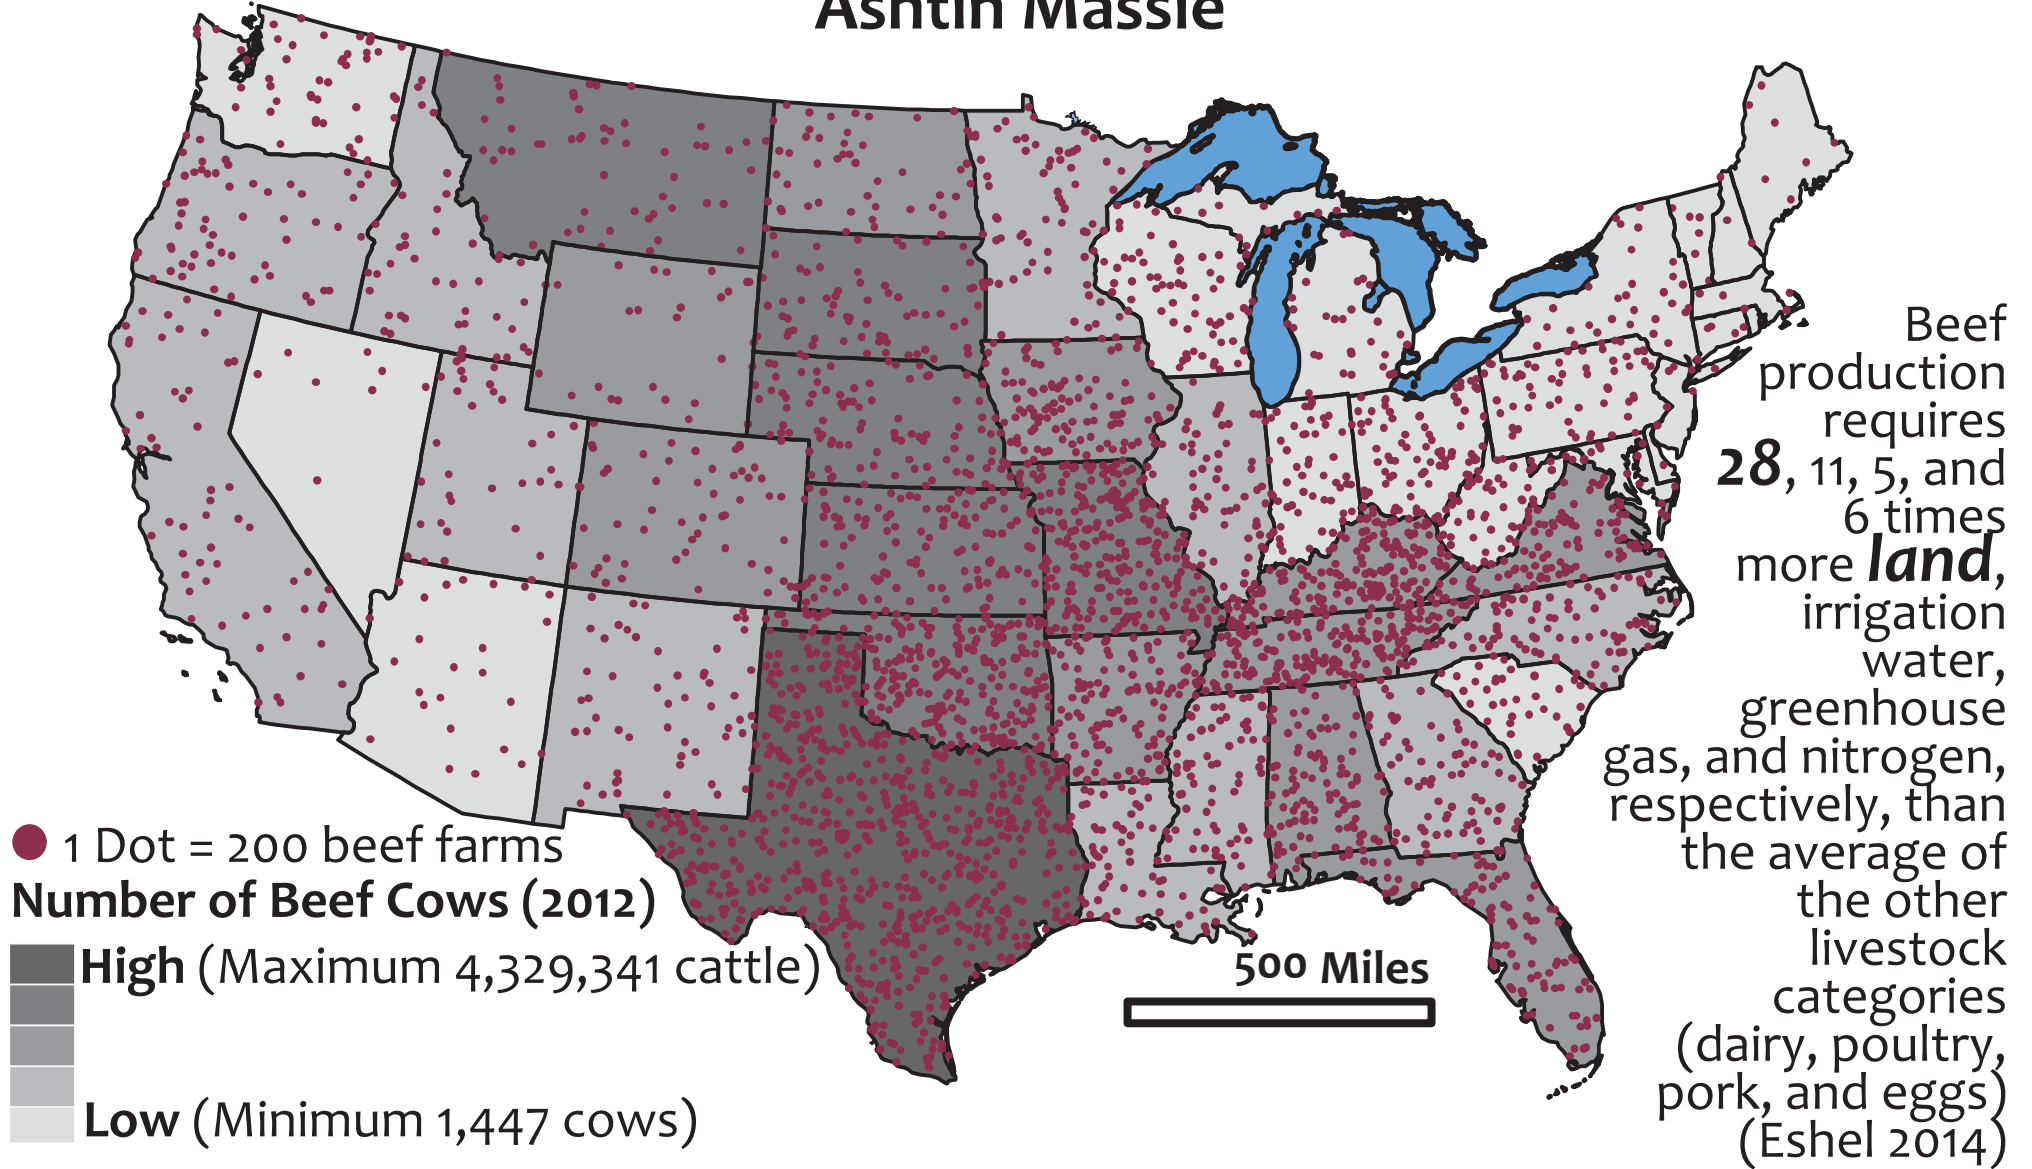

Beef in America: From a Land Use Perspective

Ashtin Massie

Corn for Grain (Bushels, 2012)

DDGs = Distilled Dry Grains (co-product of ethanol production, used for feed)

Animal Feed (39.5%)
Ethanol (30.8%)
DDGs* (9.2%)
Exports (8.4%)
Other (12.1%)

Corn Production by State (% of total)