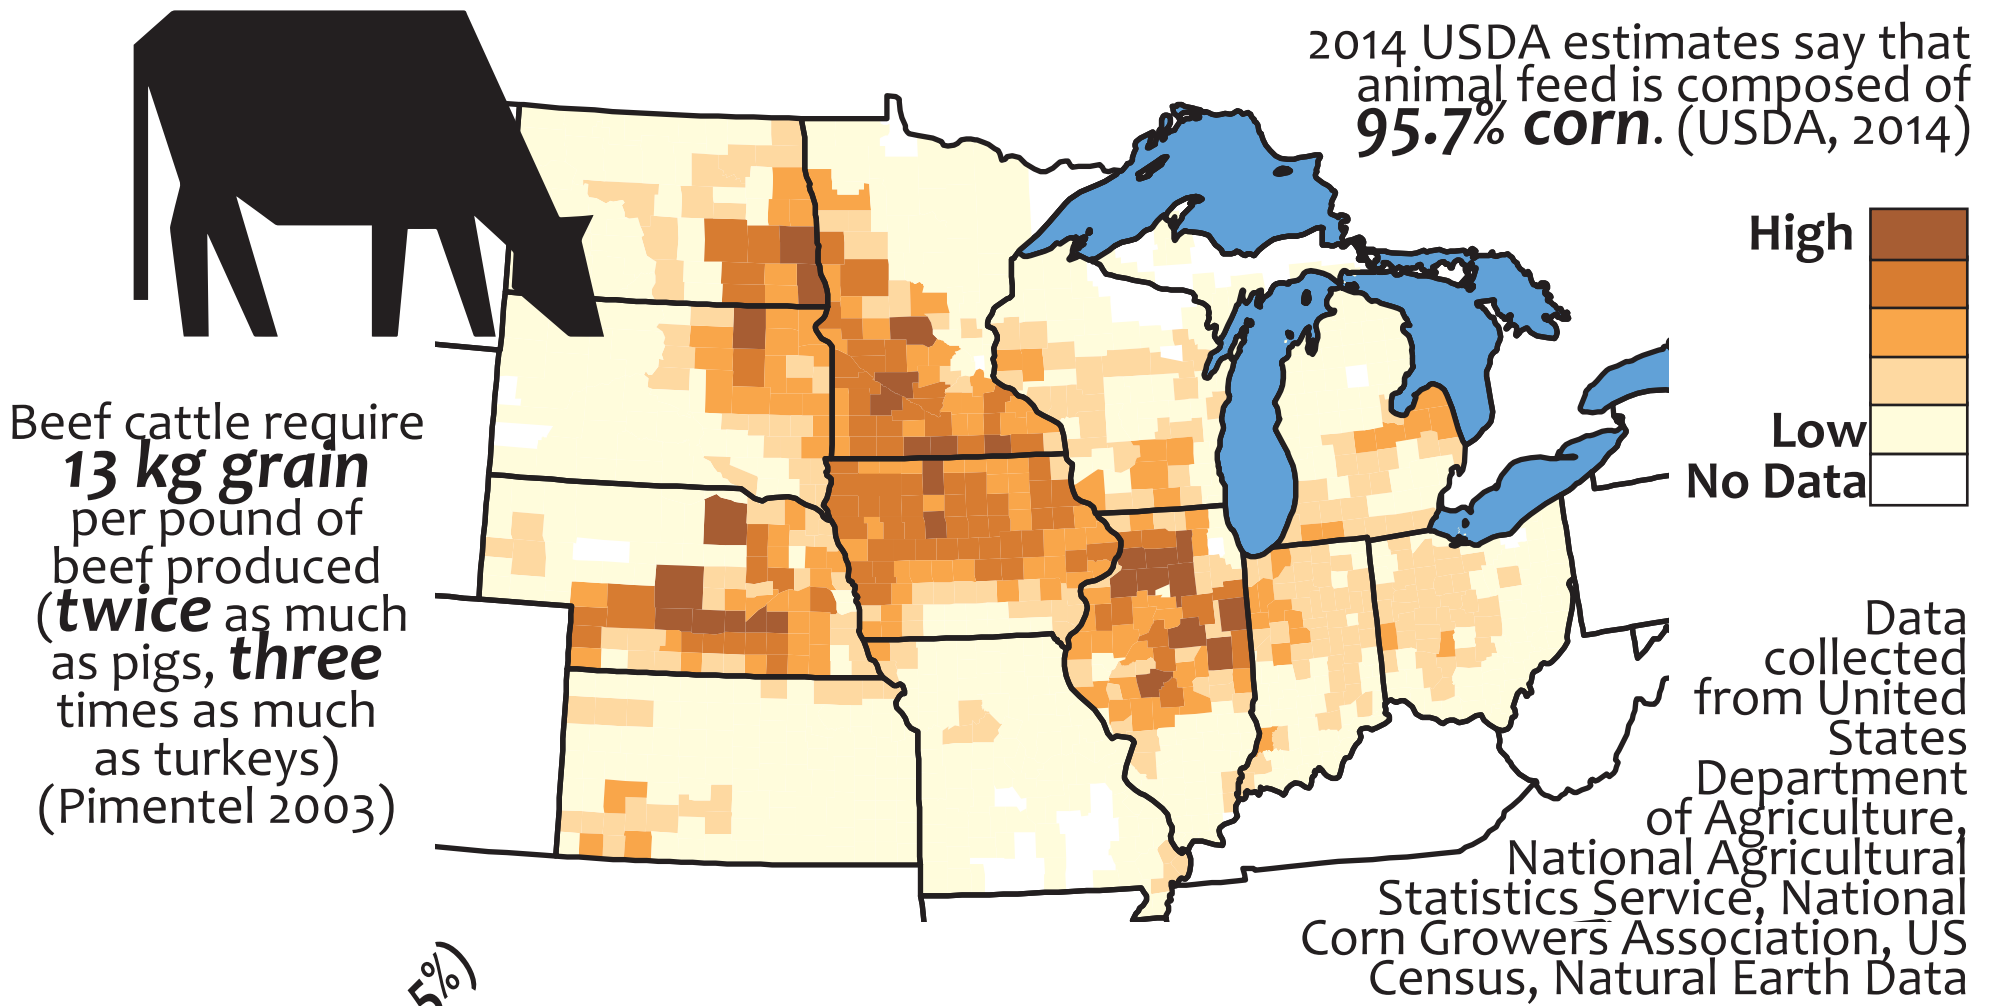

Beef in America: From a Land Use Perspective

Ashtin Massie

Corn for Grain (Bushels, 2012)

DDGs = Distilled Dry Grains (co-product of ethanol production, used for feed)

Animal Feed (39.5%)
Ethanol (30.8%)
DDGs* (9.2%)
Exports (8.4%)
Other (12.1%)

Corn Production by State (% of total)