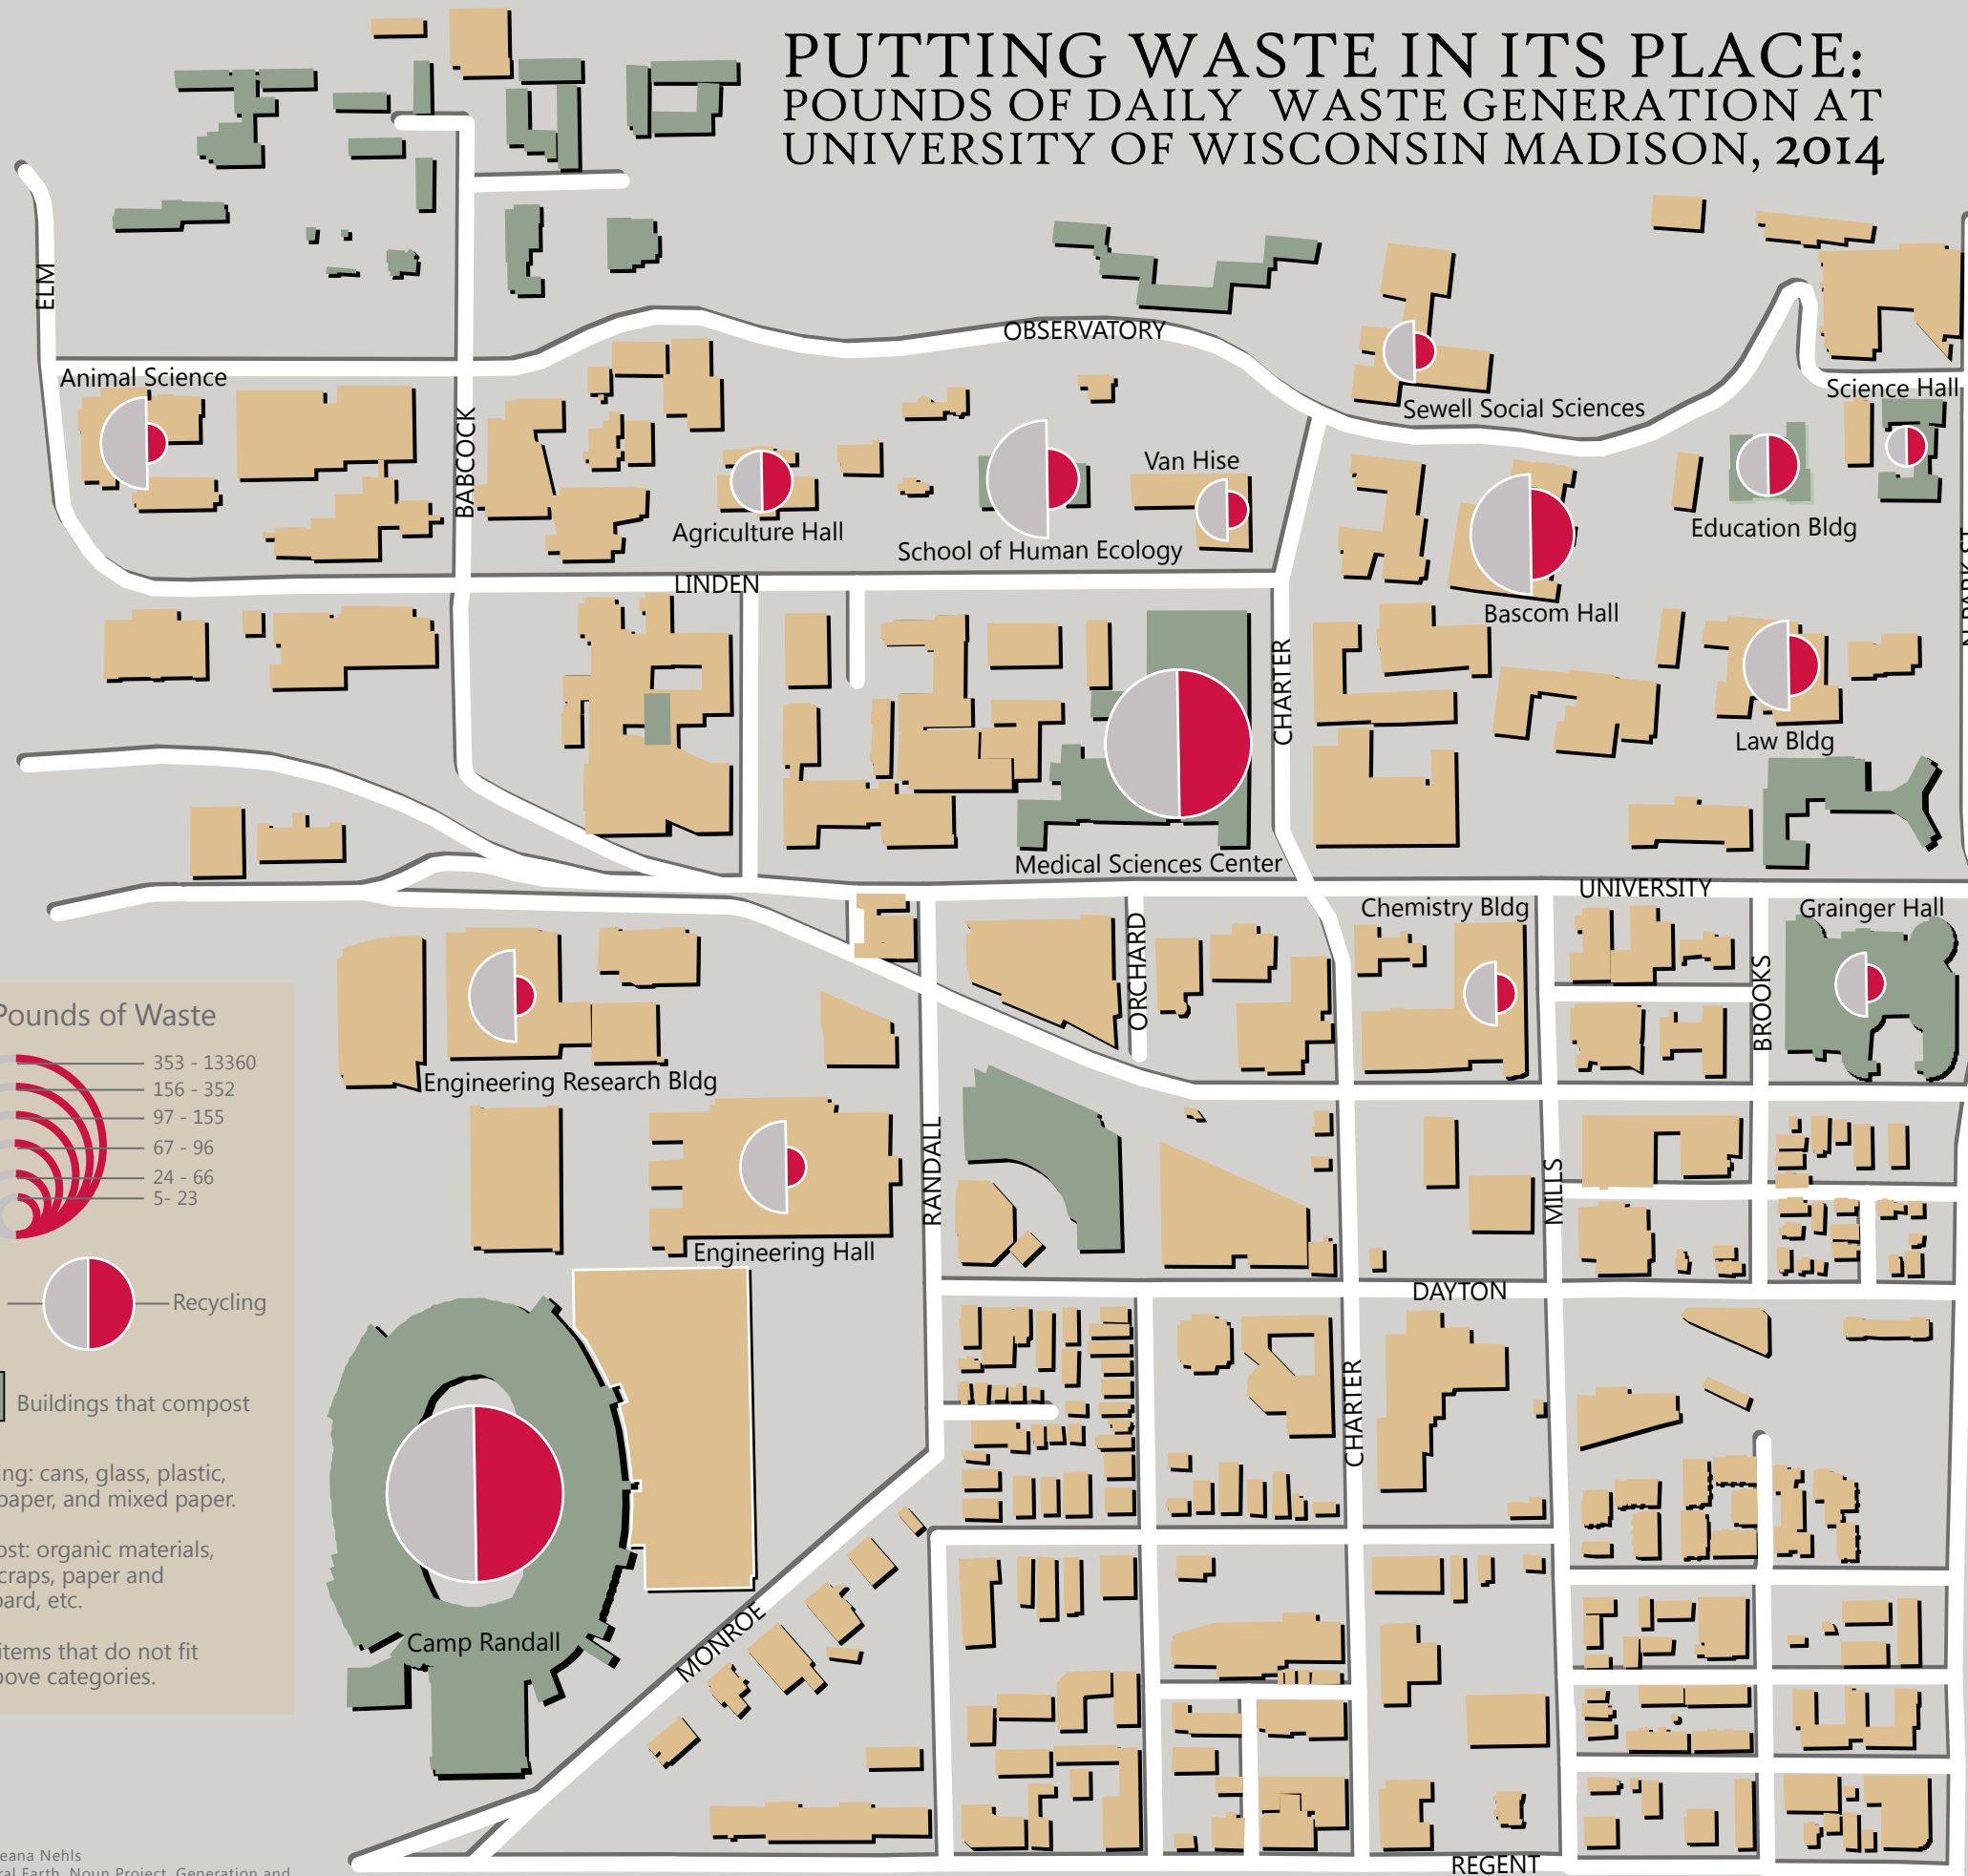

TRASH TALK

PUTTING WASTE IN ITS PLACE: POUNDS OF DAILY WASTE GENERATION AT UNIVERSITY OF WISCONSIN MADISON, 2014

Pounds of Waste

- 353 - 13360
- 156 - 352
- 97 - 155
- 67 - 96
- 24 - 66
- 5 - 23

Trash — Recycling

Buildings that compost

Recycling: cans, glass, plastic, office paper, and mixed paper.

Compost: organic materials, food scraps, paper and cardboard, etc.

Trash: items that do not fit into above categories.

Total Municipal Waste Generation per State, 2011

Breaking Down Waste: Comparing Percent of Waste Streams Used in Most and Least Producing States

Created by: Breana Nehls
Sources: Natural Earth, Noun Project, Generation and Disposition of Municipal Solid Waste in the United States (Columbia University), UW-Madison Office of Sustainability, Robinson Map Library