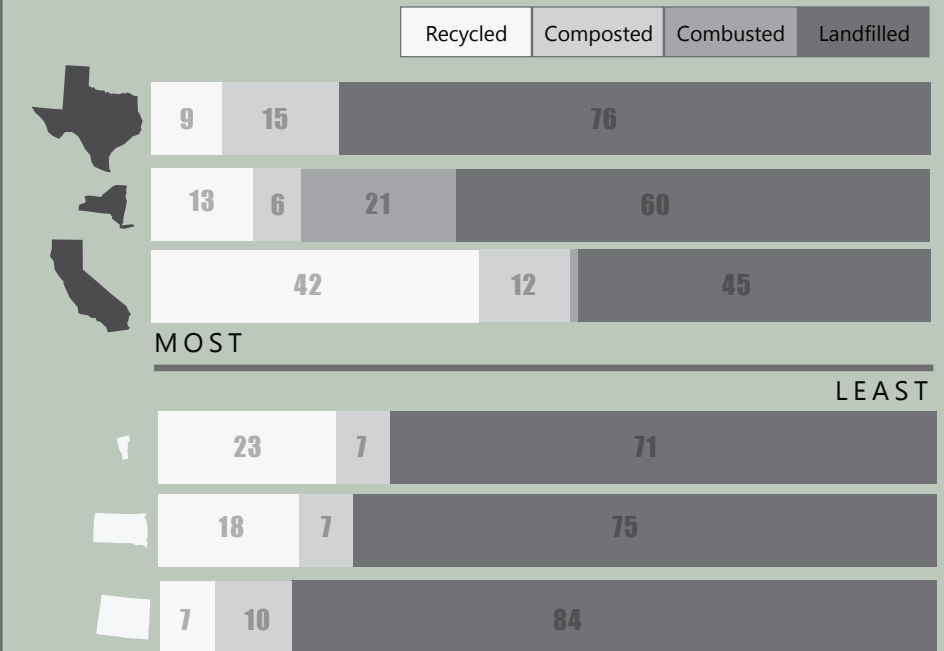

Buildings that compost

Recycling: cans, glass, plastic, office paper, and mixed paper.

Compost: organic materials, food scraps, paper and cardboard, etc.

Trash: items that do not fit into above categories.

Total Municipal Waste Generation per State, 2011

Breaking Down Waste: Comparing Percent of Waste Streams Used in Most and Least Producing States

Created by: Breana Nehls
Sources: Natural Earth, Noun Project, Generation and Disposition of Municipal Solid Waste in the United States (Columbia University), UW-Madison Office of Sustainability, Robinson Map Library