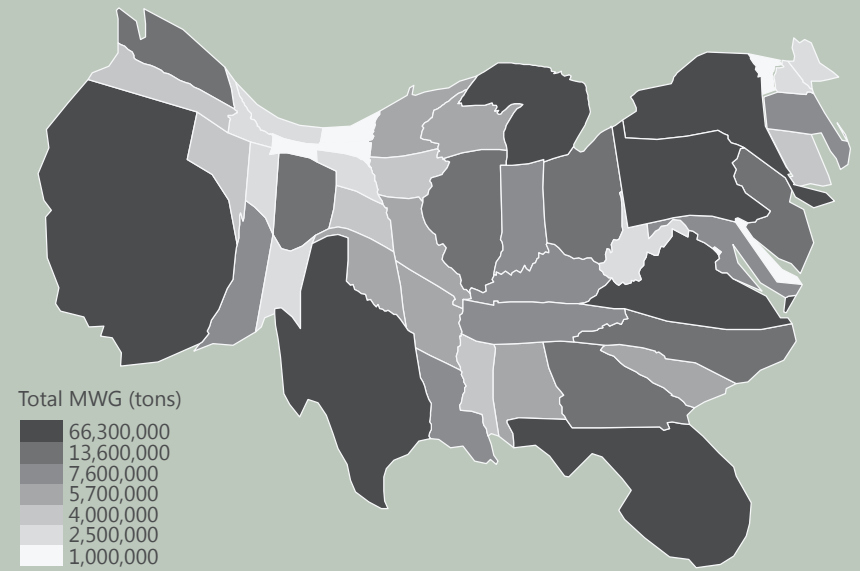

TRASH TALK

PUTTING WASTE IN ITS PLACE: POUNDS OF DAILY WASTE GENERATION AT UNIVERSITY OF WISCONSIN MADISON, 2014

Pounds of Waste

- 353 - 13360
- 156 - 352
- 97 - 155
- 67 - 96
- 24 - 66
- 5 - 23

Trash — Recycling

Total Municipal Waste Generation per State, 2011

Breaking Down Waste: Comparing Percent of Waste Streams Used in Most and Least Producing States

Created by: Breana Nehls
Sources: Natural Earth, Noun Project, Generation and Disposition of Municipal Solid Waste in the United States (Columbia University), UW-Madison Office of Sustainability, Robinson Map Library