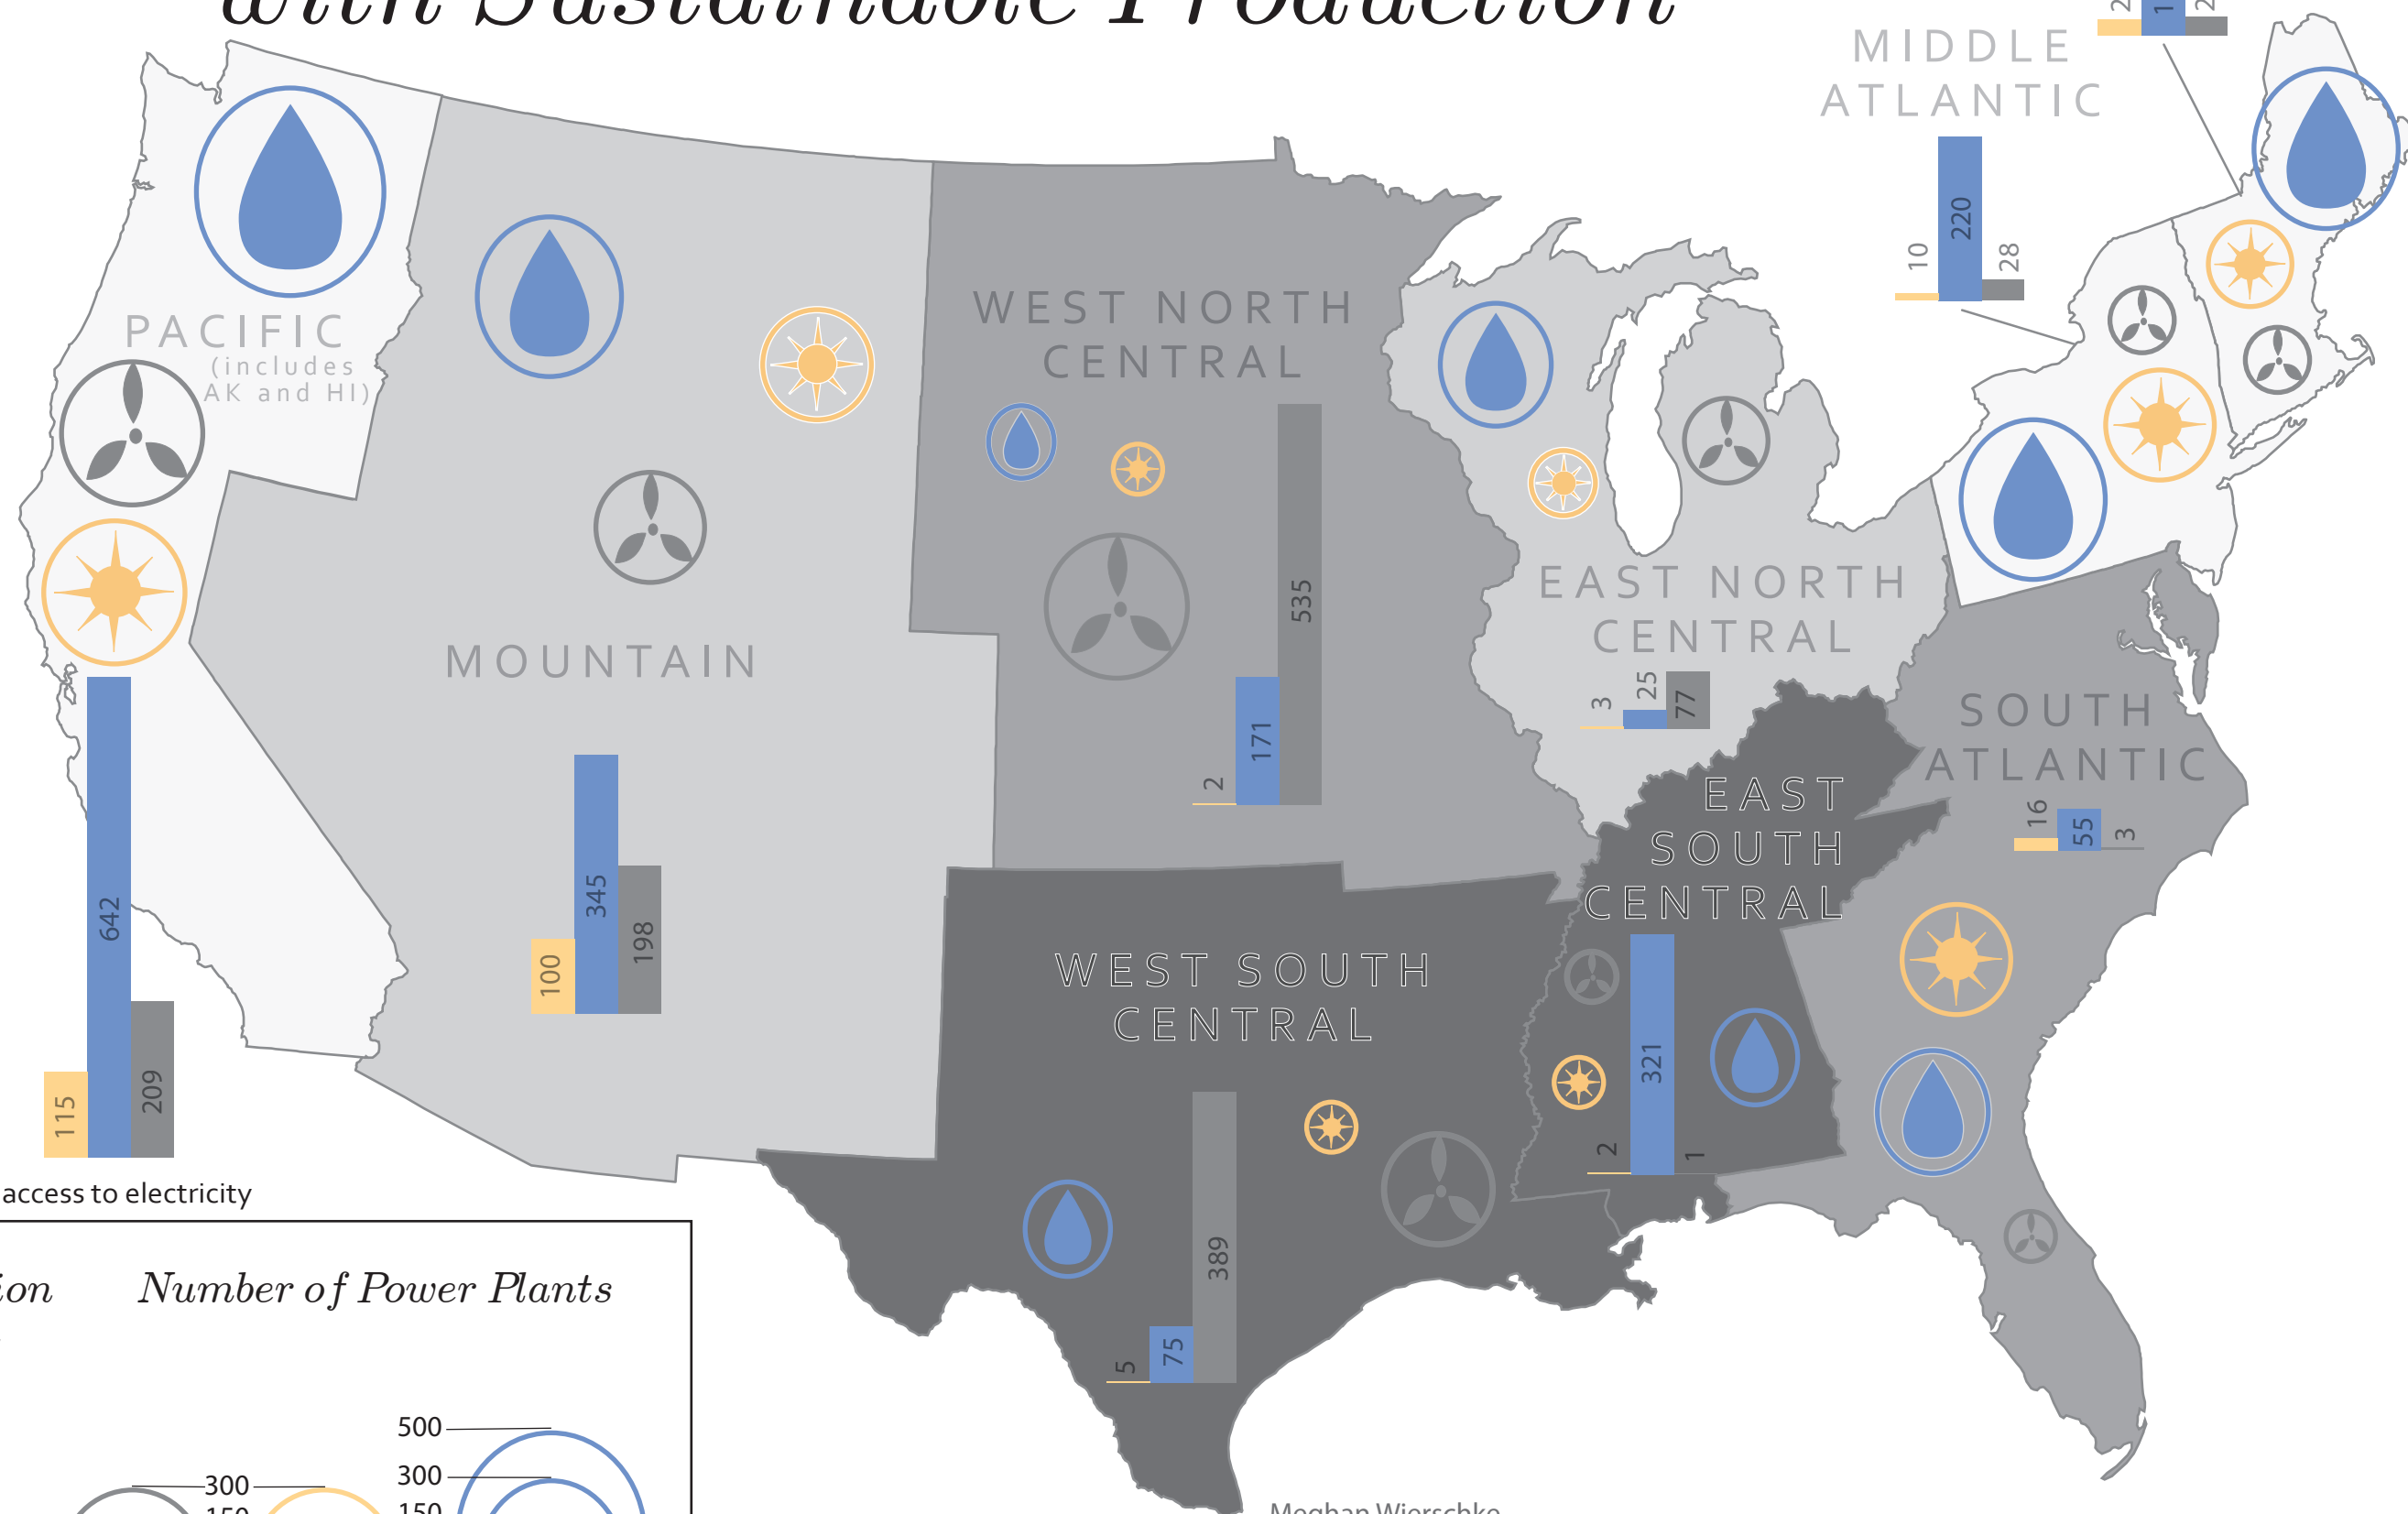

Combating Energy Consumption with Sustainable Production

Sustainable Energy is derived from renewable resources and causes no long-term damage to the planet. However, the US production of sustainable energy in no way compares to the energy we consume, leaving a large carbon footprint.

North America leads all other continents in energy consumption, a good fraction of which comes from the US.

* Energy use measured per person with access to electricity

Meghan Wierschke
 Projection: US National Atlas
 Equal Area
 Central Meridian: -100
 Latitude of Origin: 45