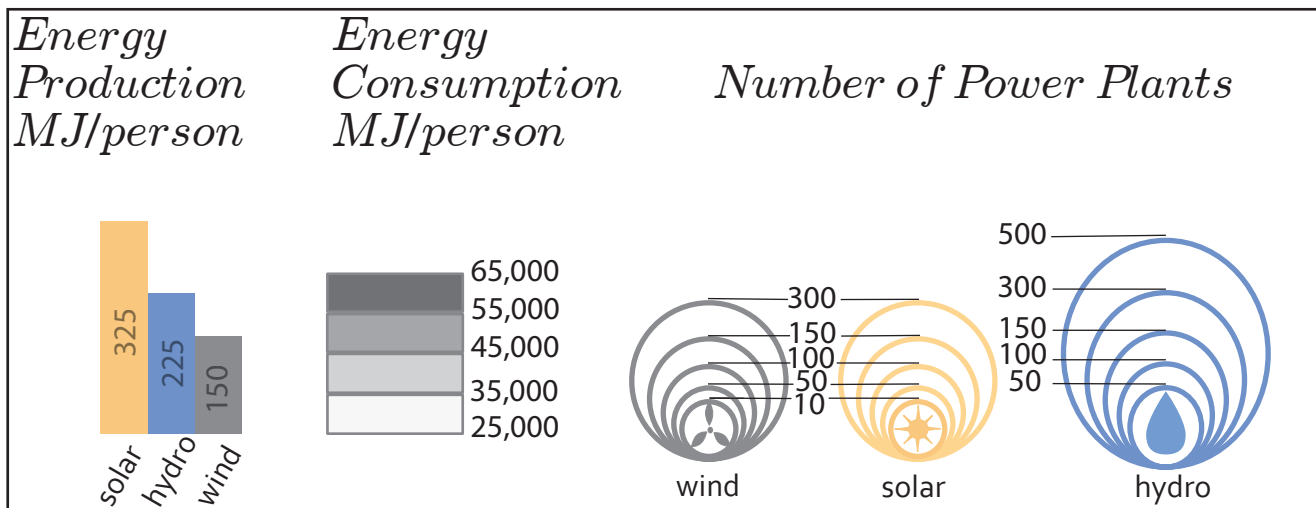

* Energy use measured per person with access to electricity