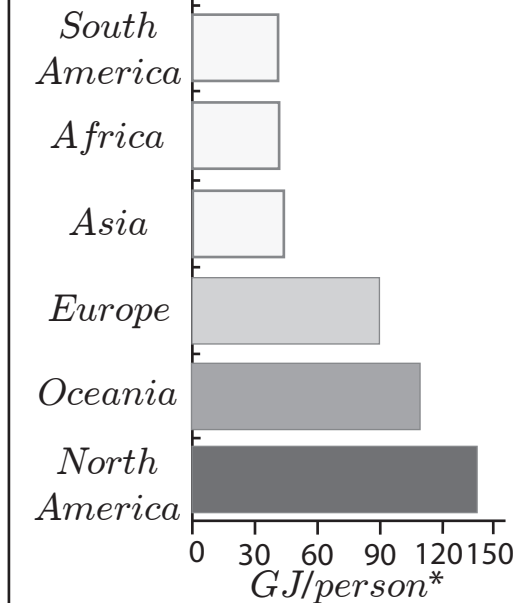

Combating Energy Consumption with Sustainable Production

Sustainable Energy is derived from renewable resources and causes no long-term damage to the planet. However, the US production of sustainable energy in no way compares to the energy we consume, leaving a large carbon footprint.

North America leads all other continents in energy consumption, a good fraction of which comes from the US.

* Energy use measured per person with access to electricity

Meghan Wierschke
 Projection: US National Atlas
 Equal Area
 Central Meridian: -100
 Latitude of Origin: 45