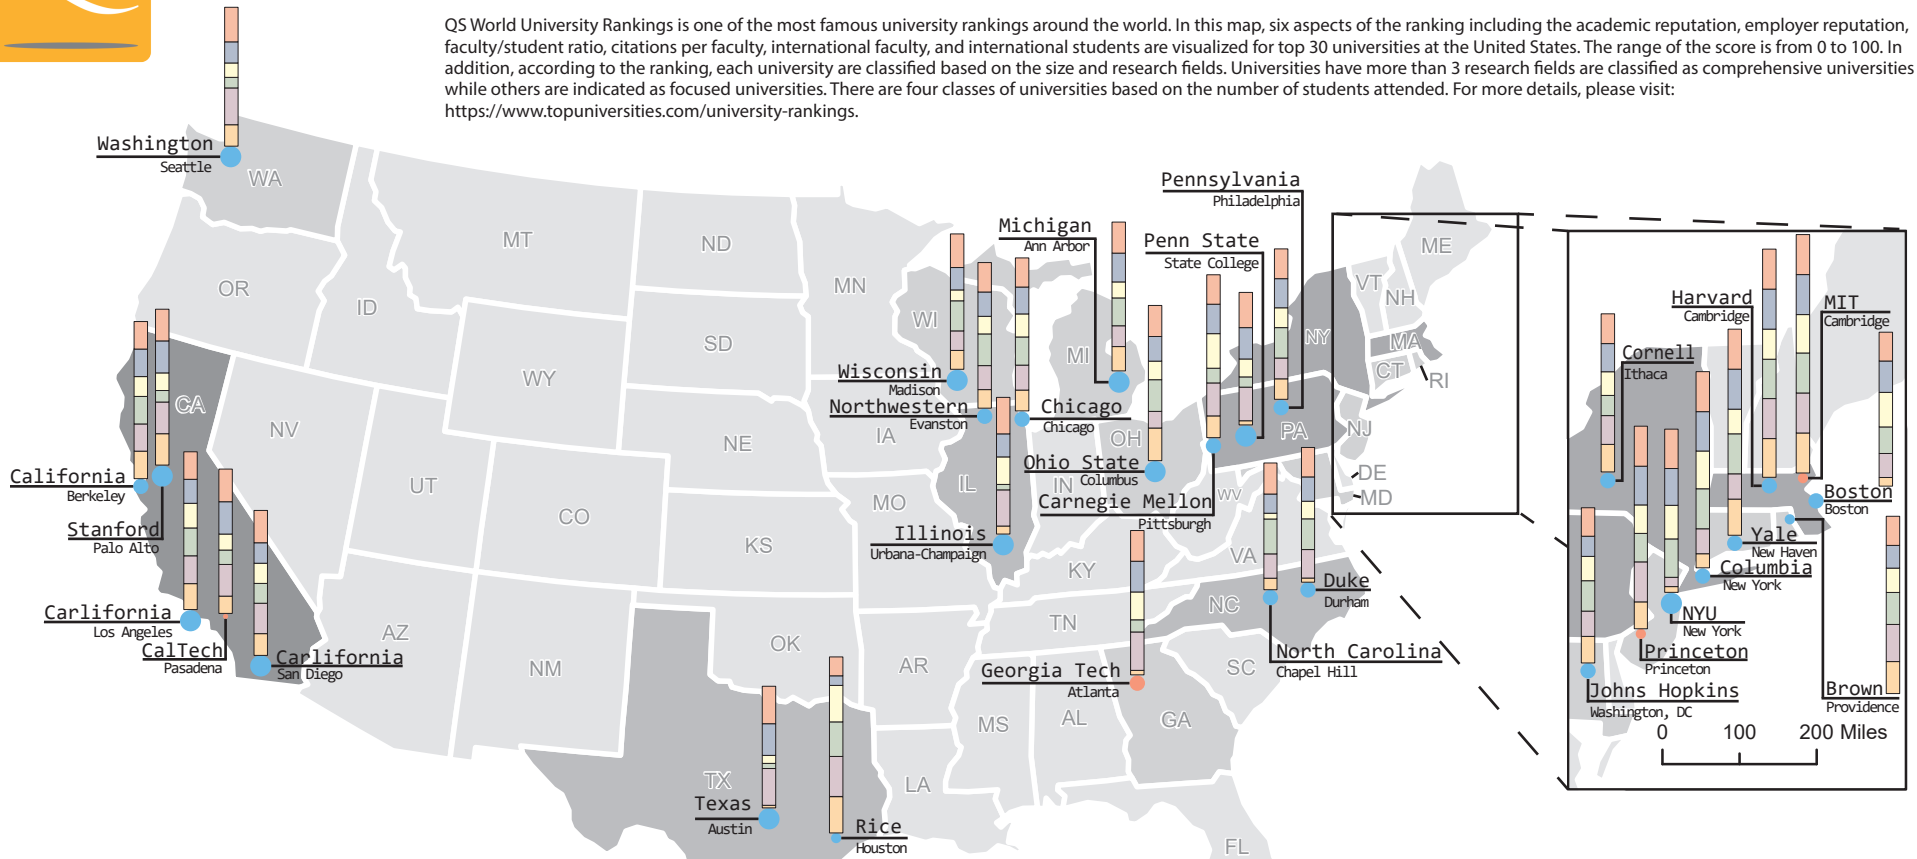

TOP 30 UNIVERSITIES AT THE UNITED STATES 2018

QS World University Rankings is one of the most famous university rankings around the world. In this map, six aspects of the ranking including the academic reputation, employer reputation, faculty/student ratio, citations per faculty, international faculty, and international students are visualized for top 30 universities at the United States. The range of the score is from 0 to 100. In addition, according to the ranking, each university are classified based on the size and research fields. Universities have more than 3 research fields are classified as comprehensive universities while others are indicated as focused universities. There are four classes of universities based on the number of students attended. For more details, please visit: <https://www.topuniversities.com/university-rankings>.