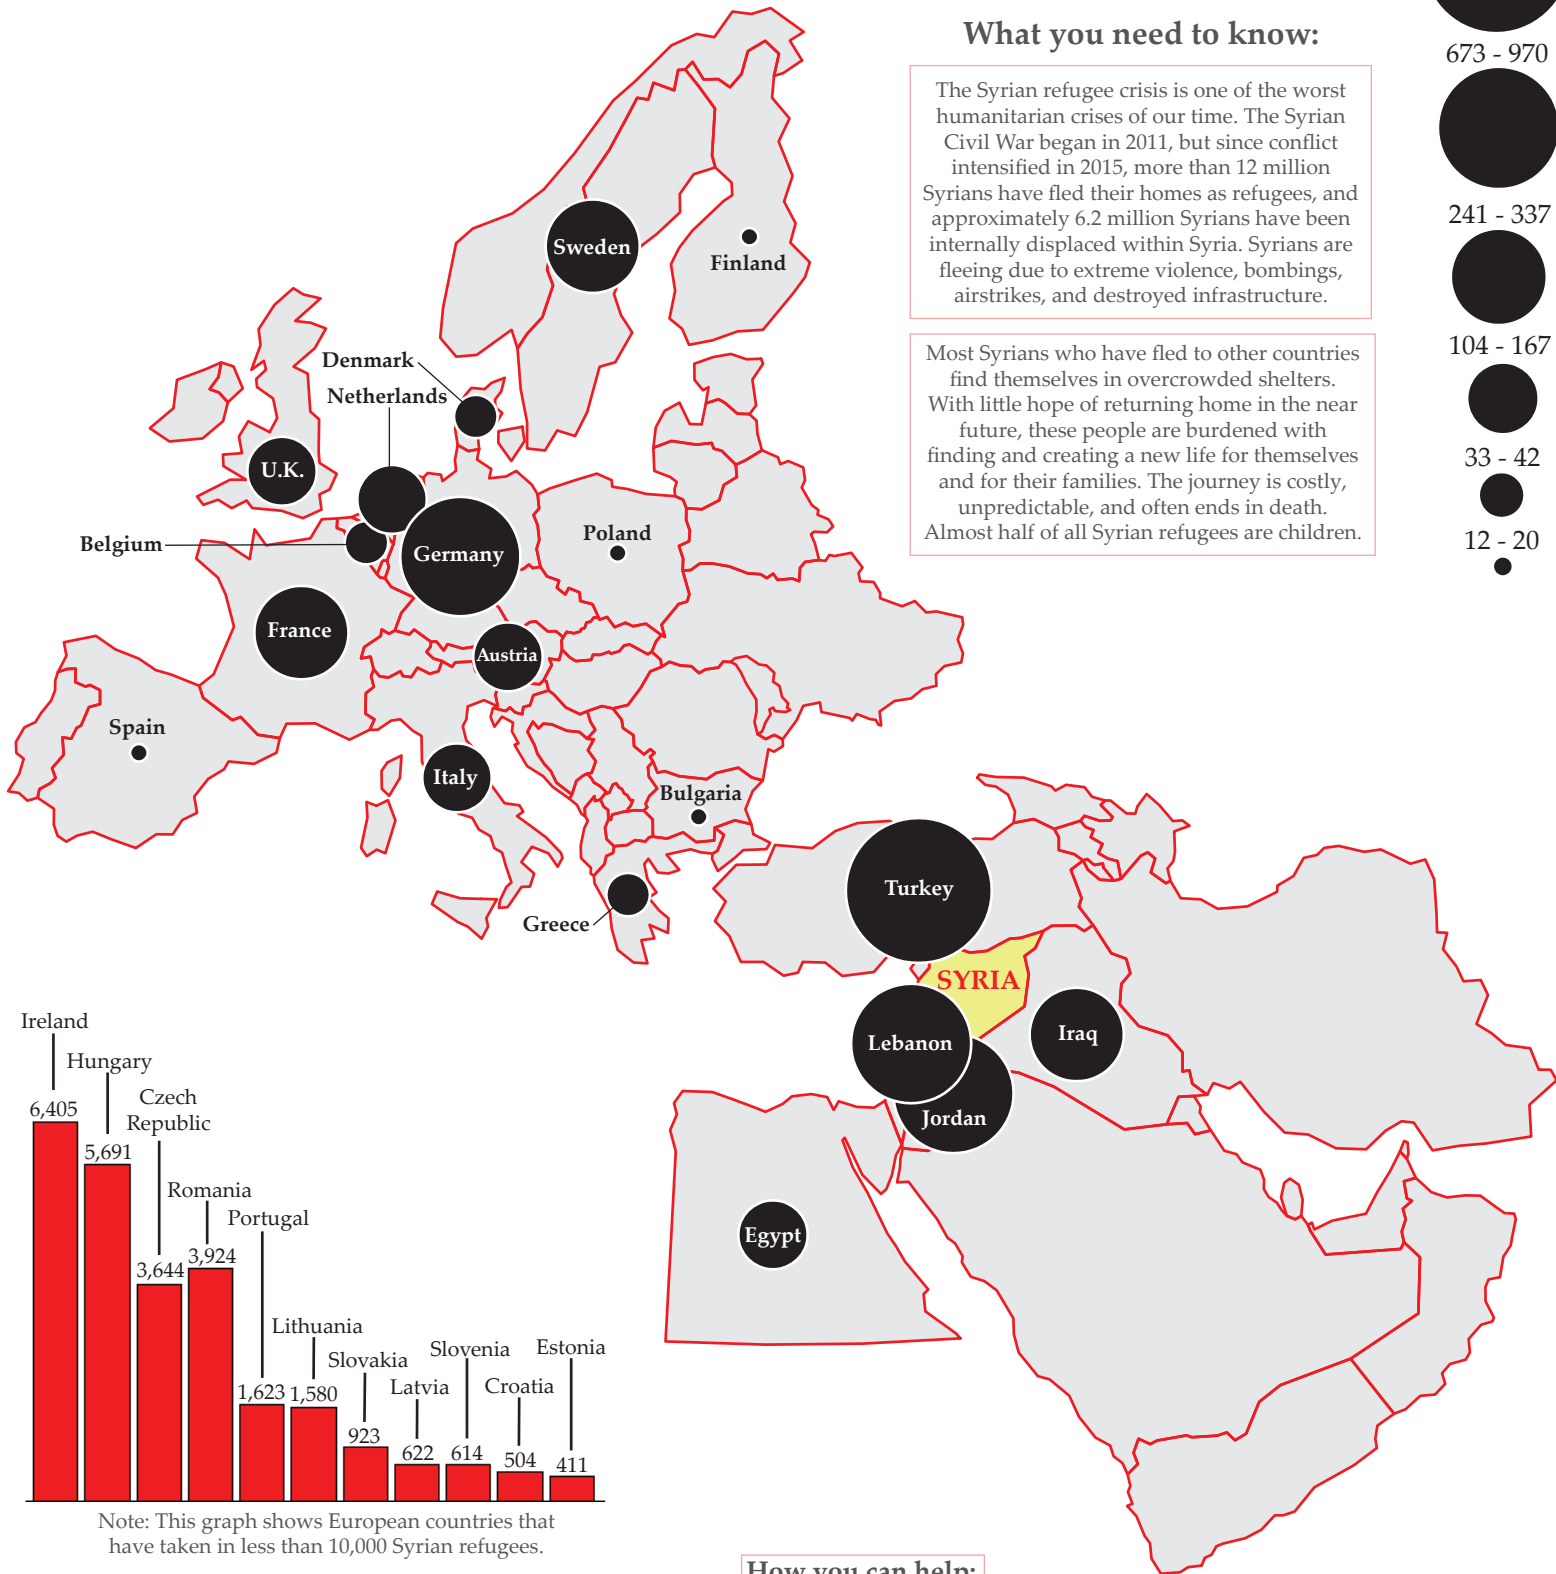

The Syrian Refugee Crisis

Number of Refugees (in thousands)

The Largest Refugee and Displacement Crisis of Our Time

How you can help:

- ✚ Donate to International Red Cross
- ✚ Donate to Doctors Without Borders
- ✚ Sponsor a Syrian child
- ✚ Speak up to congress

Data from United Nations High Commissioner for Refugees (UNHCR), European Parliament News, and Pew Research Center. Numbers reflect data from 2017. Note: Countries with Syrian refugee populations below 10,000 not shown on map.