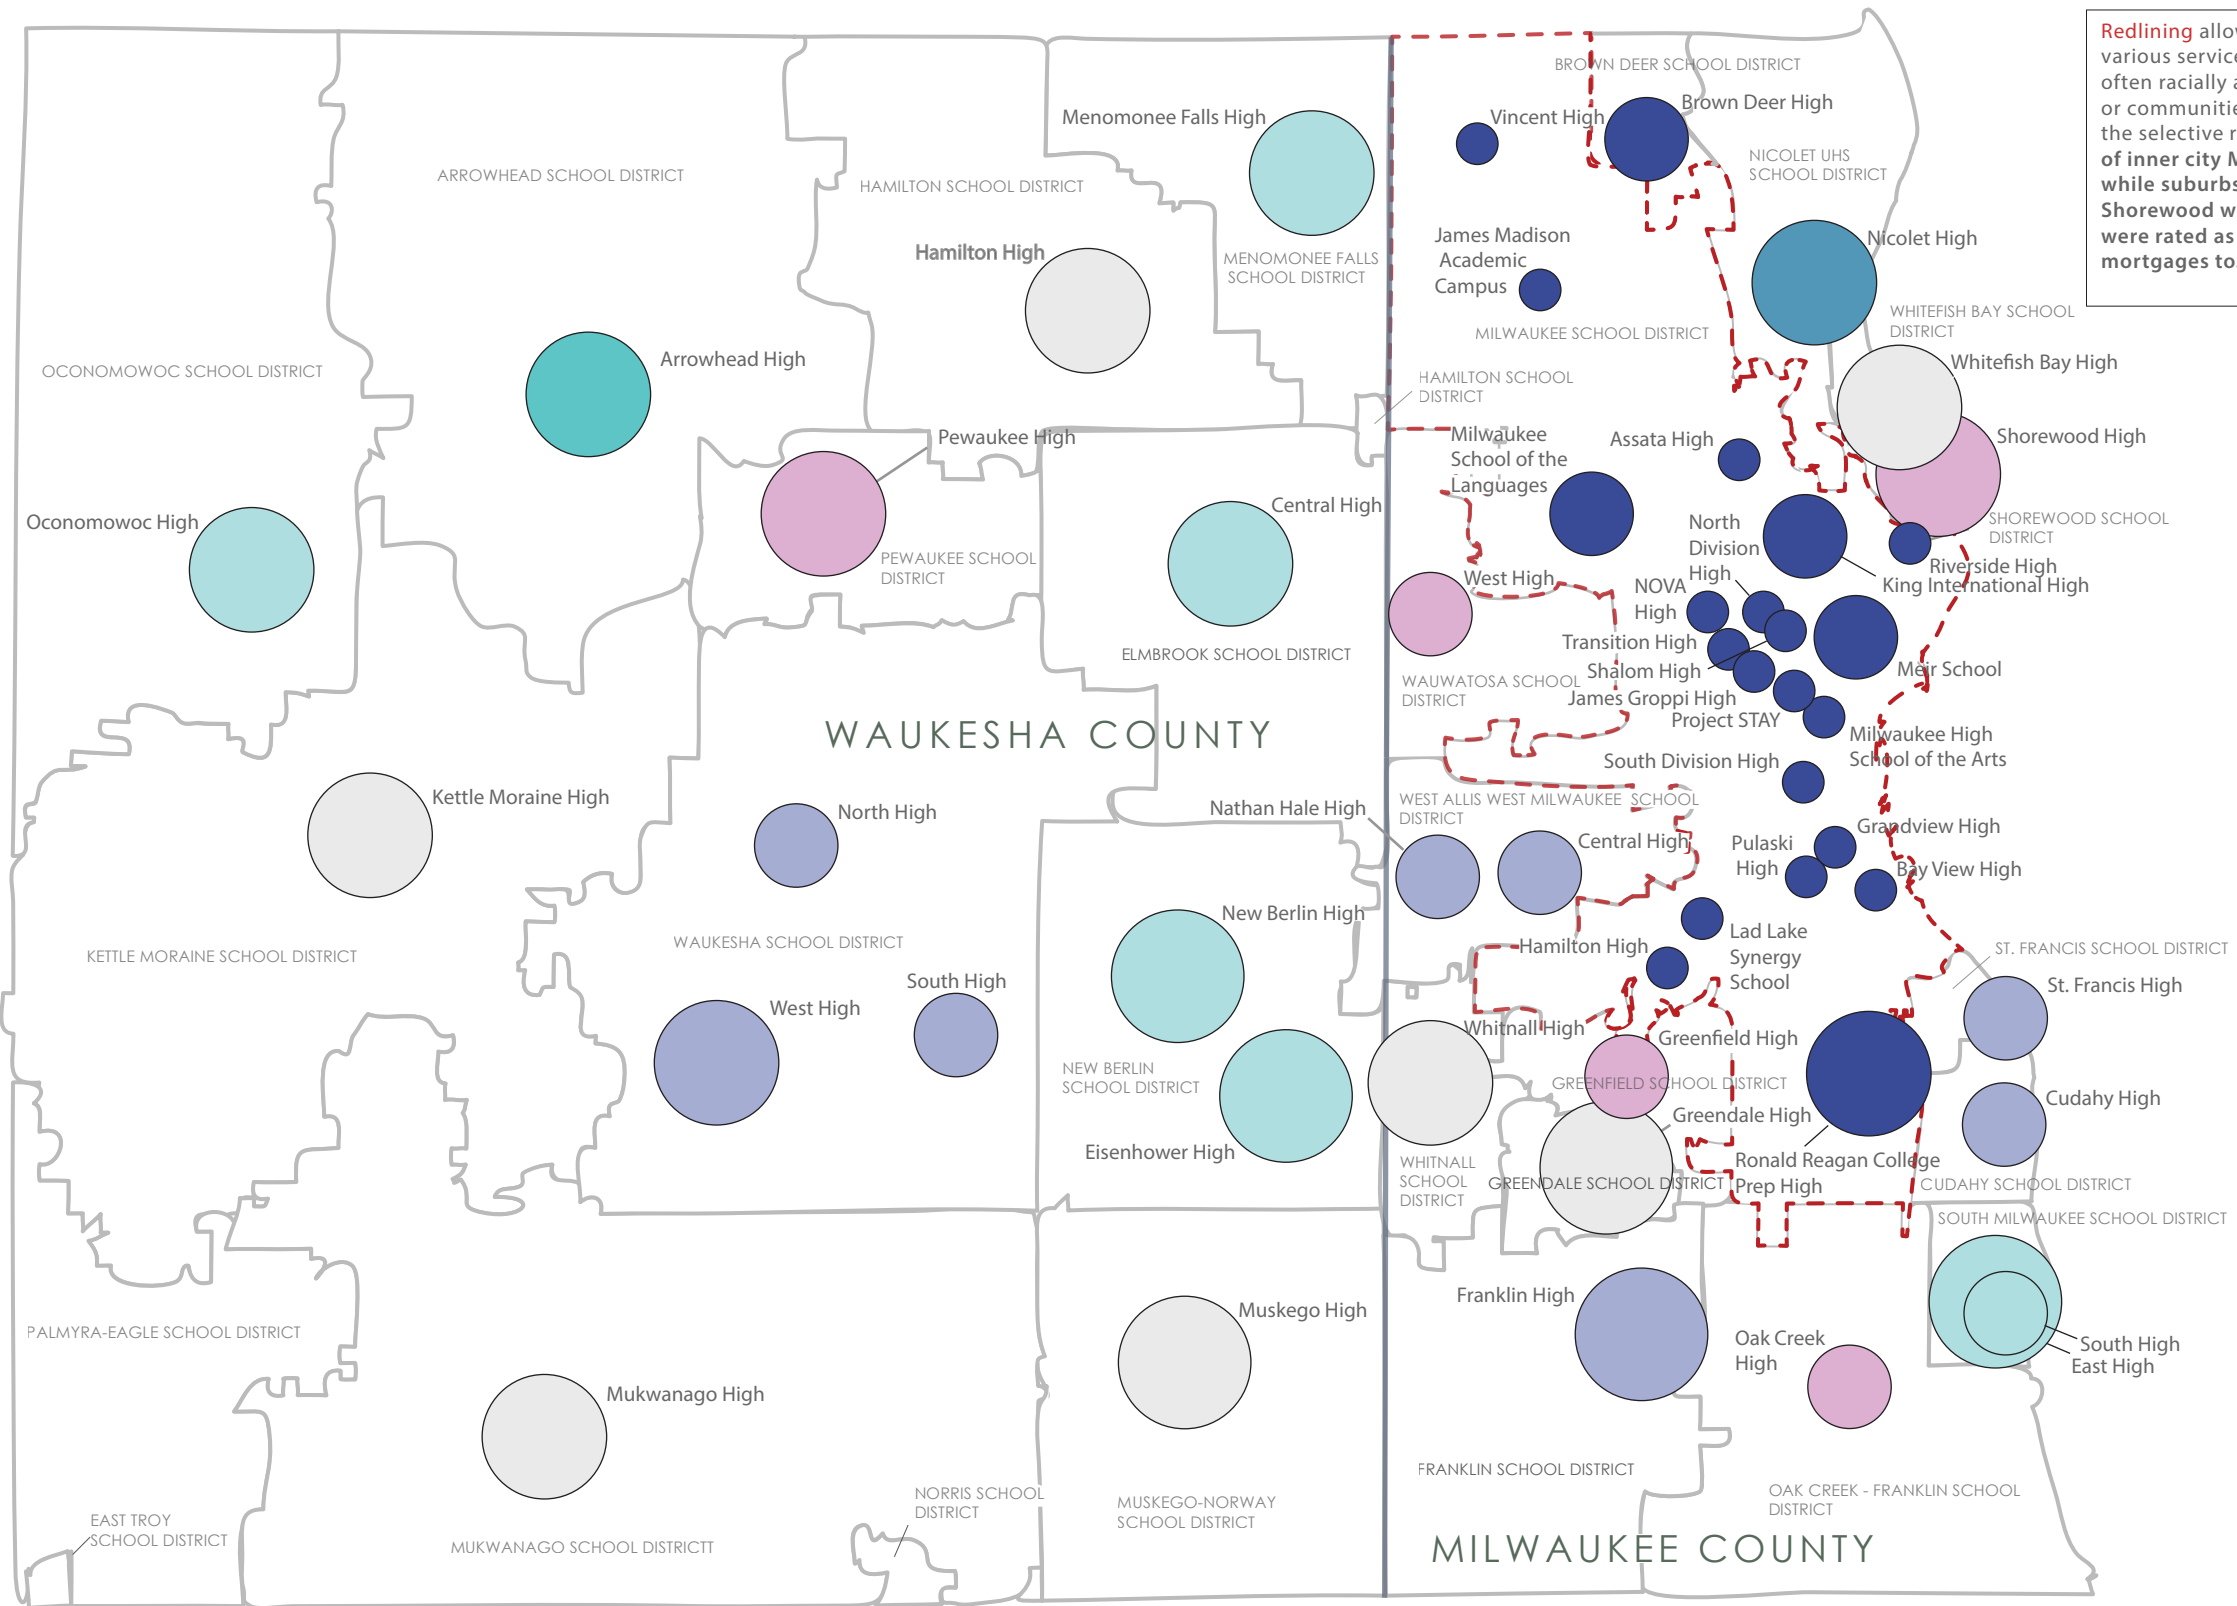

A Different Education? A Look at Redlining Effects Through Standardized Test Scores Today in the Milwaukee Area

Redlining allowed for systematic denial of various services to residents of specific, often racially associated, neighborhoods or communities, either directly or through the selective raising of prices. Almost all of inner city Milwaukee was redlined, while suburbs like Whitefish Bay and Shorewood were green, meaning they were rated as "best" to offer home mortgages to.

Whitefish Bay has the highest average composite test scores of the state, while Milwaukee has the lowest.

Visualizing the Disparities

Average Composite ACT Scores by High School

| Percent of People of Color by School District Student Population (%) | | Amount of general government funding per student (\$) | |
|--|---------|---|------------------|
| | 35 - 65 | | 12,970 - 178,400 |
| | 14 - 35 | | 11,180 - 12,970 |
| | 5 - 14 | | 4,877-11,180 |

POC (person of color): defined as anyone who is not caucasian or of European origins.

This map includes data for all school districts within the county that have the high school within the county as well. Norris, East Troy, and Palmyra-Eagle School Districts are excluded for this reason.

Projection: North America Albers Equal Area Conic

Central Meridian: -96 degrees

Standard Parallels at 60 degrees and 20 degrees.

Latitude of origin: 40 degrees.

Data Derived from:

<https://dpi.wi.gov/gis/.opendata-gis>