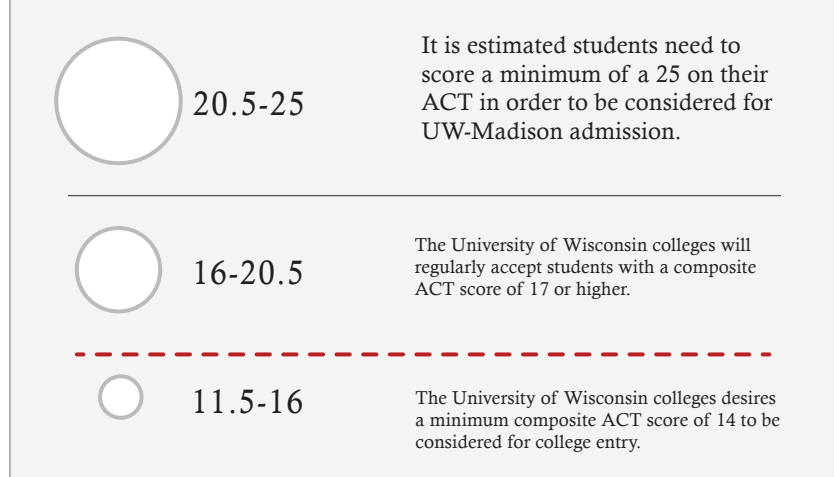

A Different Education? A Look at Redlining Effects Through Standardized Test Scores Today in the Milwaukee Area

Redlining allowed for systematic denial of various services to residents of specific, often racially associated, neighborhoods or communities, either directly or through the selective raising of prices. Almost all of inner city Milwaukee was redlined, while suburbs like Whitefish Bay and Shorewood were green, meaning they were rated as "best" to offer home mortgages to.

Whitefish Bay has the highest average composite test scores of the state, while Milwaukee has the lowest.

Visualizing the Disparities

Average Composite ACT Scores by High School

| Percent of People of Color by School District Student Population (%) | | Amount of general government funding per student (\$) | |
|--|---------|---|------------------|
| | 35 - 65 | | 12,970 - 178,400 |
| | 14 - 35 | | 11,180 - 12,970 |
| | 5 - 14 | | 4,877-11,180 |

POC (person of color): defined as anyone who is not caucasian or of European origins.

This map includes data for all school districts within the county that have the high school within the county as well. Norris, East Troy, and Palmyra-Eagle School Districts are excluded for this reason.

Projection: North America Albers Equal Area Conic

Central Meridian: -96 degrees

Standard Parallels at 60 degrees and 20 degrees.

Latitude of origin: 40 degrees.

Data Derived from:

<https://dpi.wi.gov/gis/.opendata-gis>