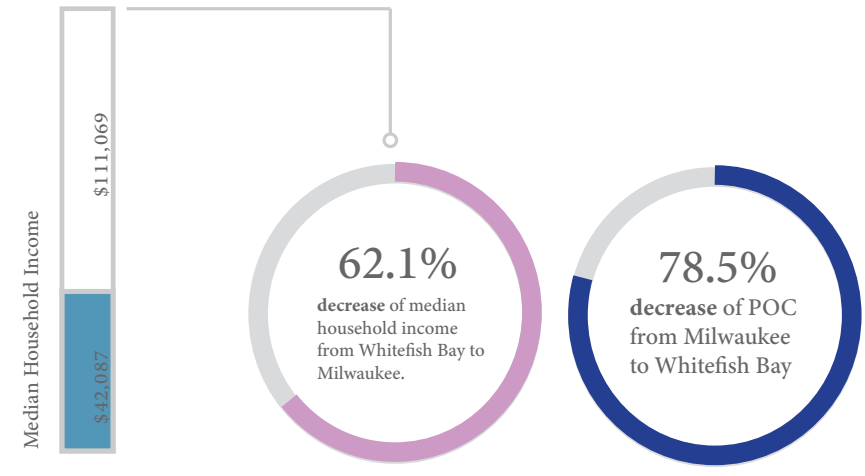

A Different Education? A Look at Redlining Effects Through Standardized Test Scores Today in the Milwaukee Area

Redlining allowed for systematic denial of various services to residents of specific, often racially associated, neighborhoods or communities, either directly or through the selective raising of prices. Almost all of inner city Milwaukee was redlined, while suburbs like Whitefish Bay and Shorewood were green, meaning they were rated as "best" to offer home mortgages to.

Whitefish Bay has the highest average composite test scores of the state, while Milwaukee has the lowest.

Visualizing the Disparities

Average Composite ACT Scores by High School

| Percent of People of Color by School District Student Population (%) | | Amount of general government funding per student (\$) | |
|--|---------|---|------------------|
| | 35 - 65 | | 12,970 - 178,400 |
| | 14 - 35 | | 11,180 - 12,970 |
| | 5 - 14 | | 4,877-11,180 |