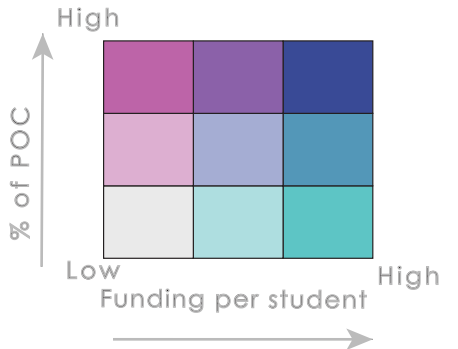

A Different Education? A Look at Redlining Effects Through Standardized Test Scores Today in the Milwaukee Area

Redlining allowed for systematic denial of various services to residents of specific, often racially associated, neighborhoods or communities, either directly or through the selective raising of prices. Almost all of inner city Milwaukee was redlined, while suburbs like Whitefish Bay and Shorewood were green, meaning they were rated as "best" to offer home mortgages to.

Whitefish Bay has the highest average composite test scores of the state, while Milwaukee has the lowest.

Visualizing the Disparities

Average Composite ACT Scores by High School

| Percent of People of Color by School District Student Population (%) | | Amount of general government funding per student (\$) | |
|--|---------|---|------------------|
| | 35 - 65 | | 12,970 - 178,400 |
| | 14 - 35 | | 11,180 - 12,970 |
| | 5 - 14 | | 4,877-11,180 |