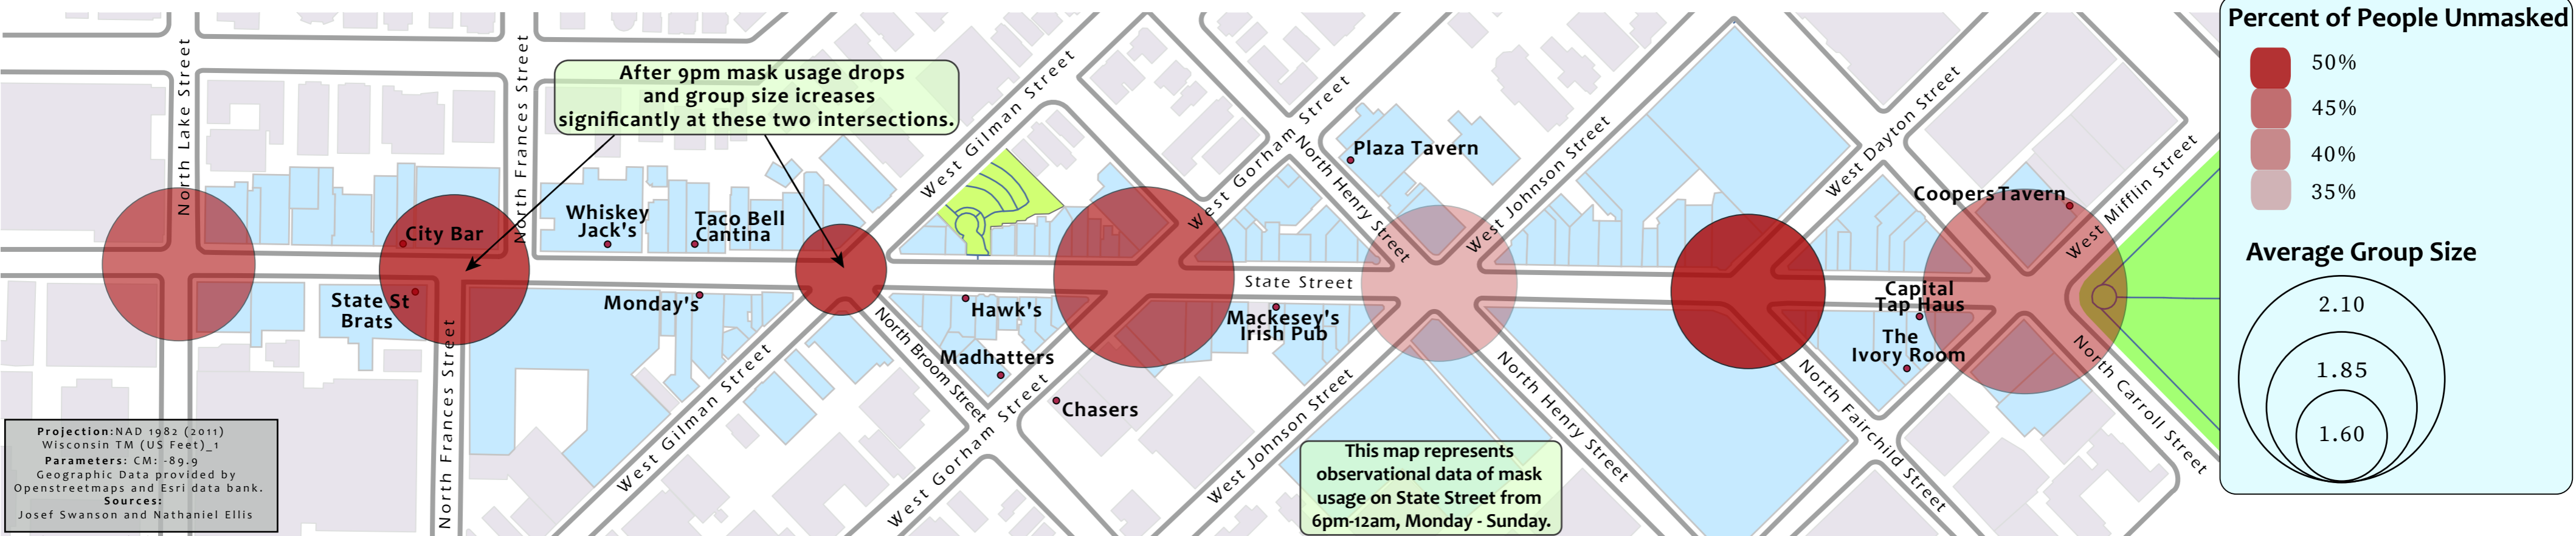

# Mask Usage and Group Size by Intersection on State Street

Projection: NAD 1982 (2011)  
 Wisconsin TM (US Feet)\_1  
 Parameters: CM: -89.9  
 Geographic Data provided by  
 Openstreetmaps and Esri data bank.  
 Sources:  
 Josef Swanson and Nathaniel Ellis