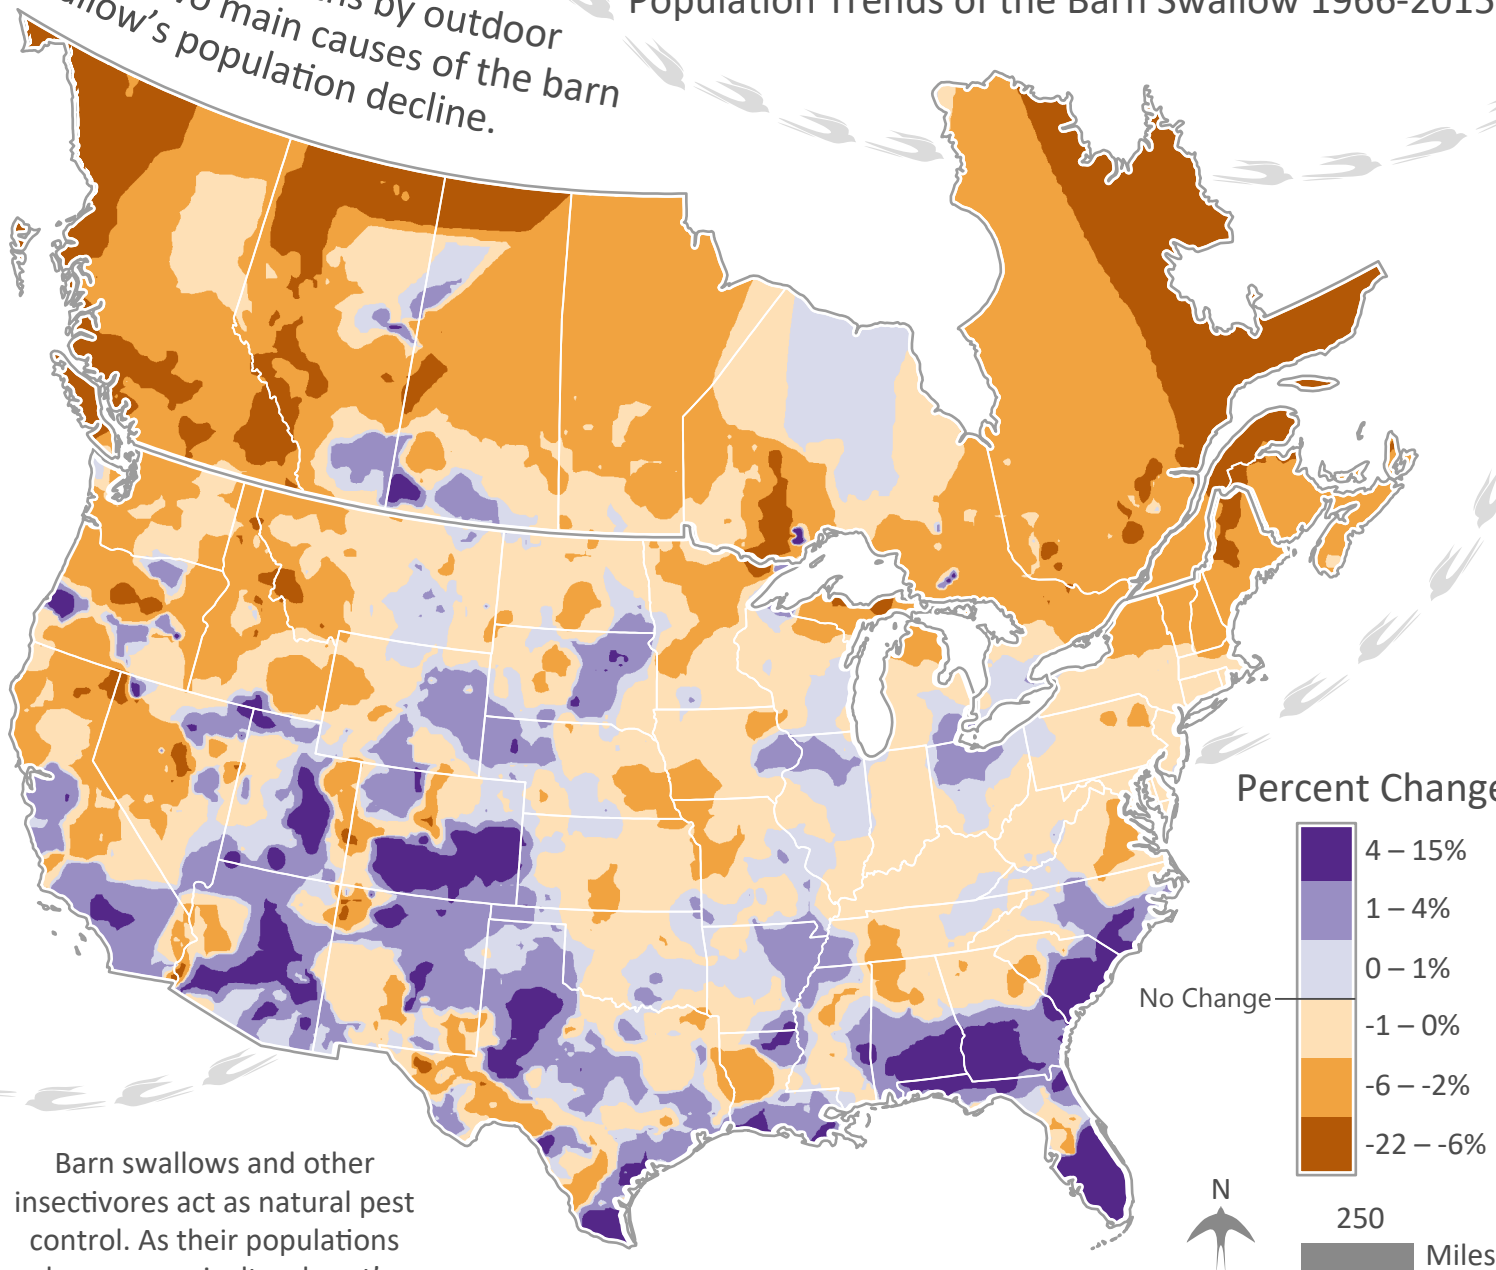

THE BARN SWALLOW

A COMMON BIRD IN DECLINE

Population Trends of the Barn Swallow 1966-2015

Pesticides and deaths by outdoor cats are two main causes of the barn swallow's population decline.

Barn swallows and other insectivores act as natural pest control. As their populations decrease, agricultural pest's economic cost will increase.

BUT IT'S NOT JUST BARN SWALLOWS

57% of North American bird species have declined since 1970 for a net loss of **3 billion birds**.

Percent of Species in Decline

Cartographer: Charlotte Chorzempa
 Finished on May 5th 2021
 Data from Natural Earth, North American Breeding Bird Survey, and Decline of the North American avifauna: Rosenberg et al. 2019.
 Noun Project Images by Olena Panasovska and Anand Prahlad