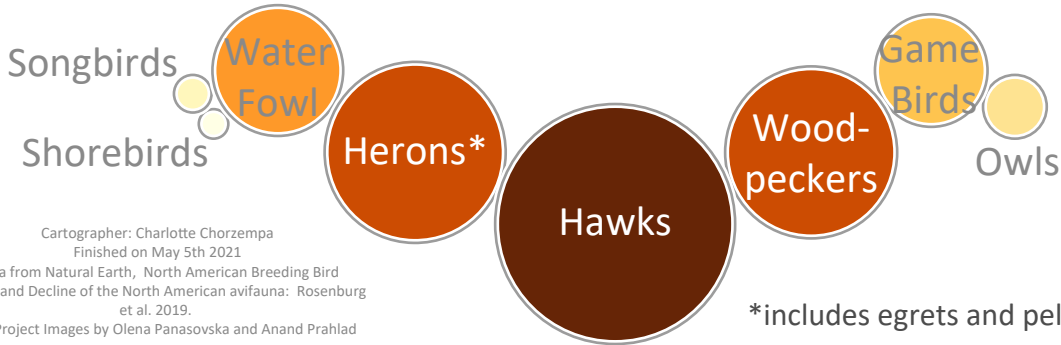

Cartographer: Charlotte Chorzempa
Finished on May 5th 2021
Data from Natural Earth, North American Breeding Bird Survey, and Decline of the North American avifauna: Rosenberg et al. 2019.
Noun Project Images by Olena Panasovska and Anand Prahlad