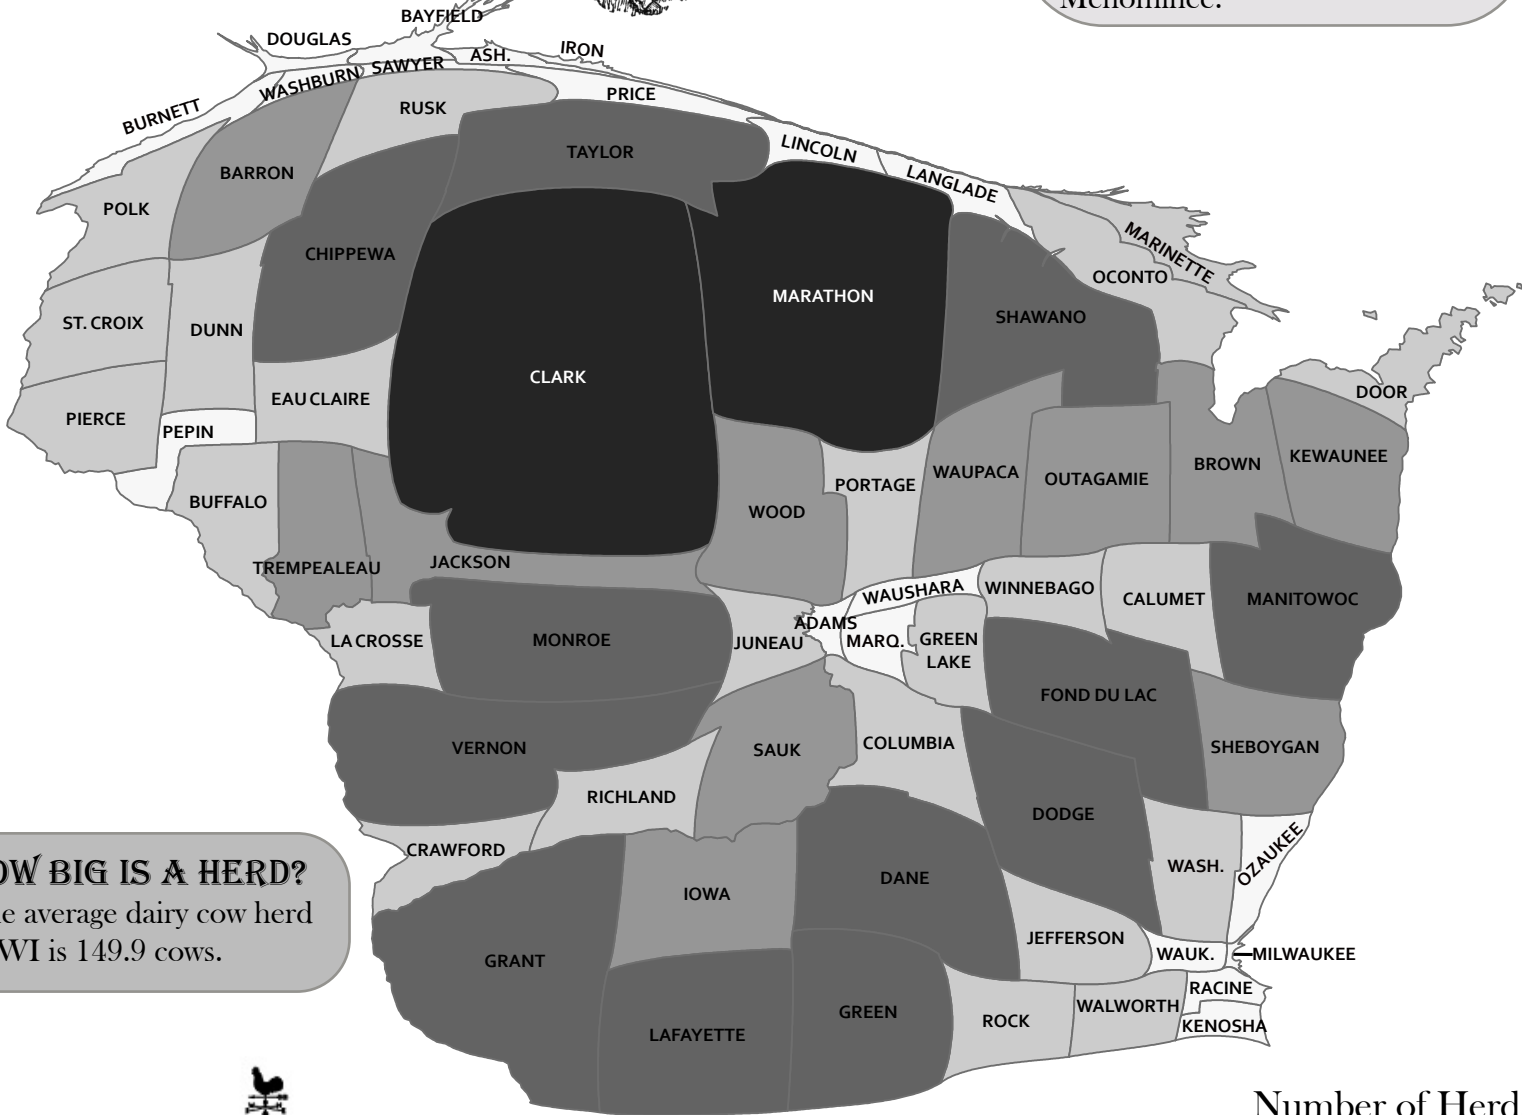

WISCONSIN MILK COW HERDS

As of April 1, 2021

FUN COW FACTS!

WI currently has around 6,845 milk cow herds. HOLY COW!

WHERE'S THE BEEF COWS?

The counties of Florence, Forest, and Oneida have zero cow herds. No data is available for the counties of Vilas and Menominee.

HOW BIG IS A HERD?

The average dairy cow herd in WI is 149.9 cows.

WHY DOES THIS MAP LOOK SO WEIRD?

This map is a Gaster-Newman Cartogram. The size of the counties is a reflection of the total number of cow herds there.

Number of Herds