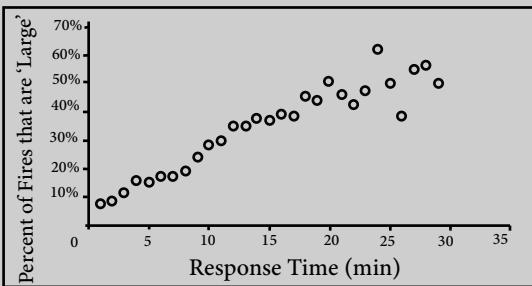

There is an almost linear relationship between response time (distance) and size of fire

This area of the Town of Dunn shows as having no fire protection, though it likely has firestations nearby to the south