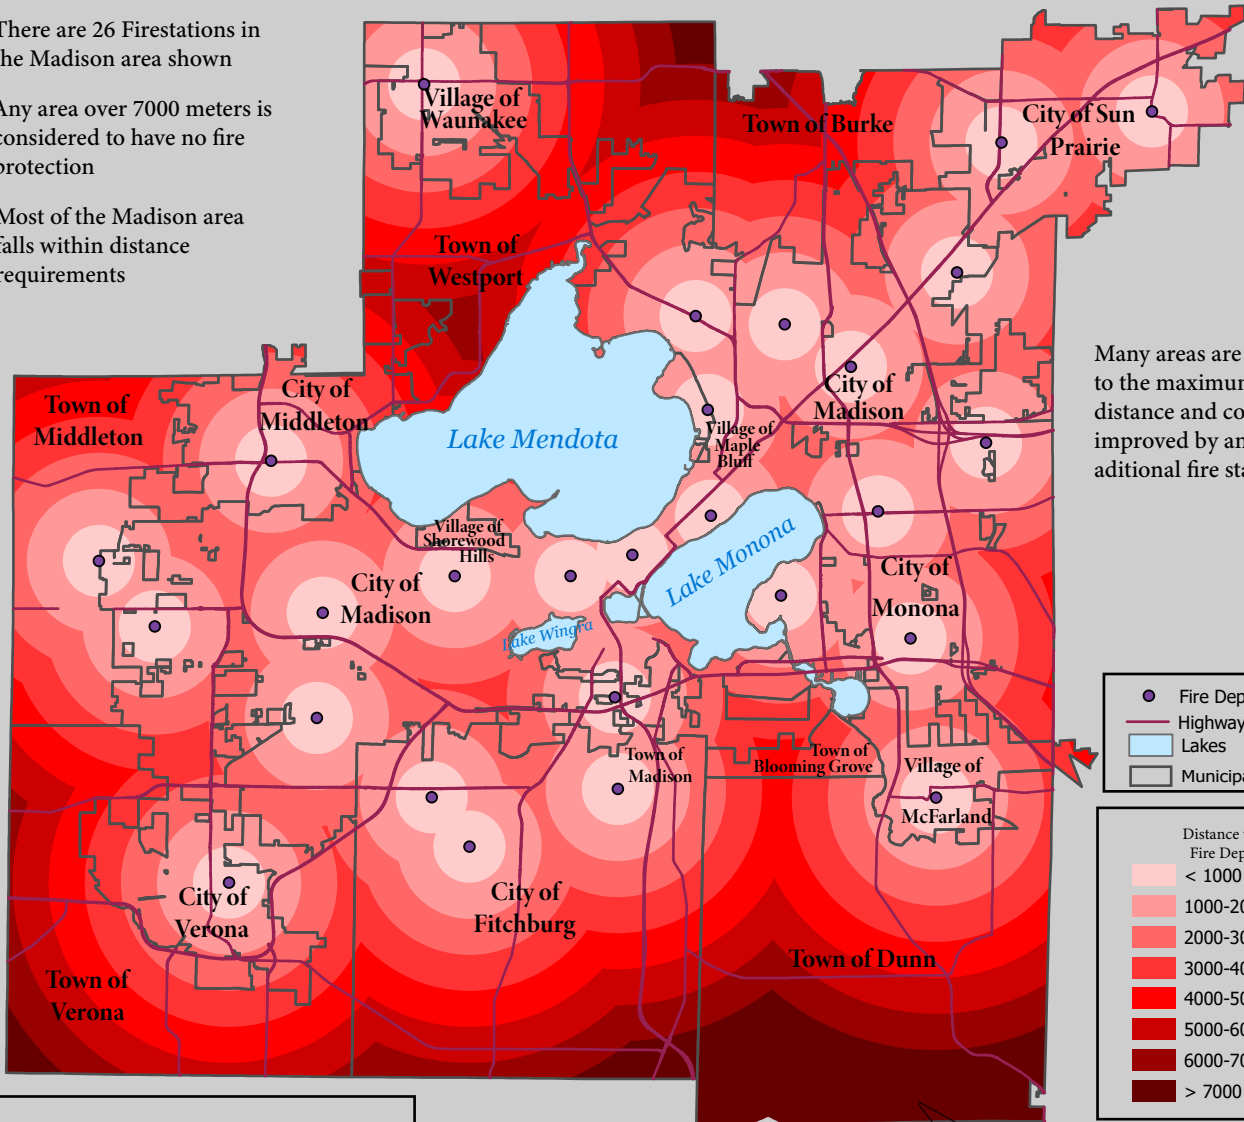

Fire Station Placement in the Madison Area

There are 26 Firestations in the Madison area shown

Any area over 7000 meters is considered to have no fire protection

Most of the Madison area falls within distance requirements

Many areas are close to the maximum safe distance and could be improved by an additional fire station

- Fire Departments
- Highways
- Lakes
- Municipal boundaries

- Distance to Nearest Fire Department
- < 1000 meters
- 1000-2000 meters
- 2000-3000 meters
- 3000-4000 meters
- 4000-5000 meters
- 5000-6000 meters
- 6000-7000 meters
- > 7000 meters

There is an almost linear relationship between response time (distance) and size of fire

This area of the Town of Dunn shows as having no fire protection, though it likely has firestations nearby to the south