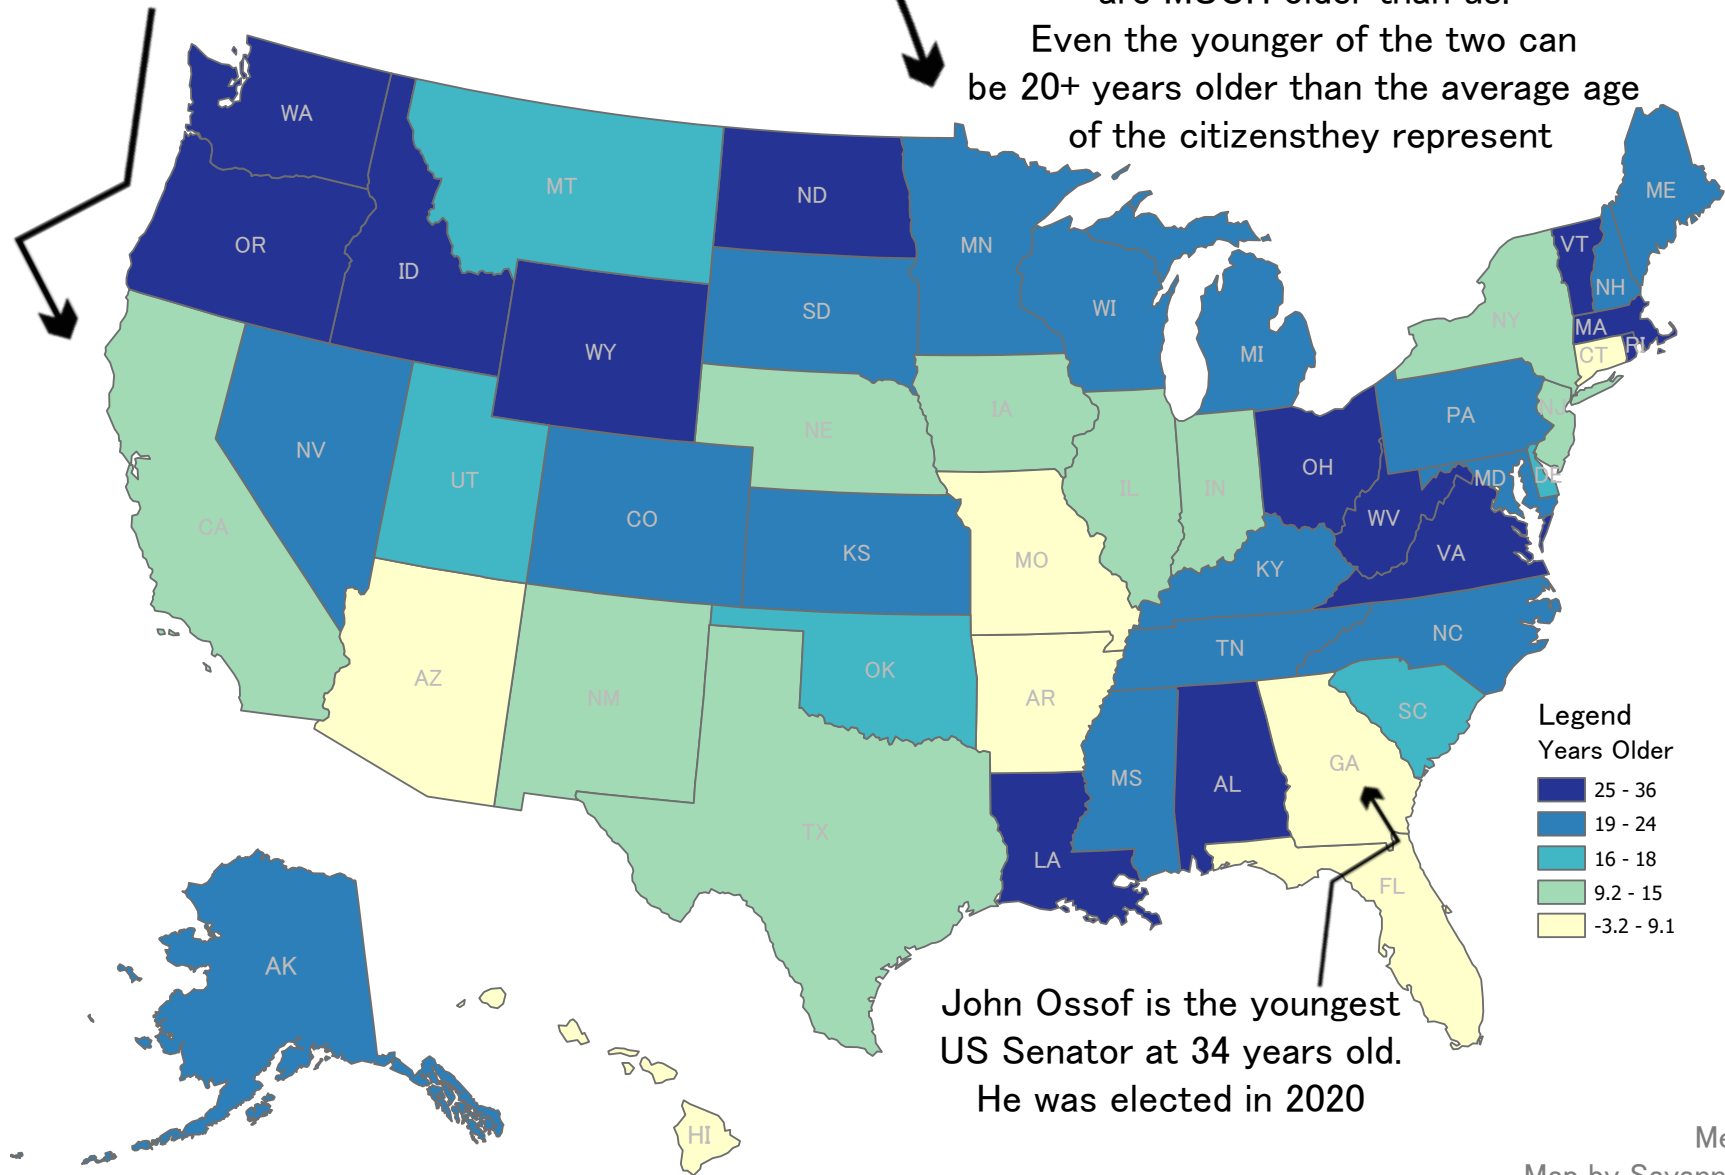

# IS IT TIME FOR RETIREMENT?

Age Difference Between US Senators and the Average Age of Their Constituents

Number of years older the youngest senator from each state is than their constituents

The majority of our US Senators are MUCH older than us. Even the younger of the two can be 20+ years older than the average age of the citizen they represent

Metadata:

Map by Savannah Kind

Sources: US Census, US Senate; Arrow Image Source: Iconcheese, Noun Project; Albers Equal Area Conic Projections used for all maps