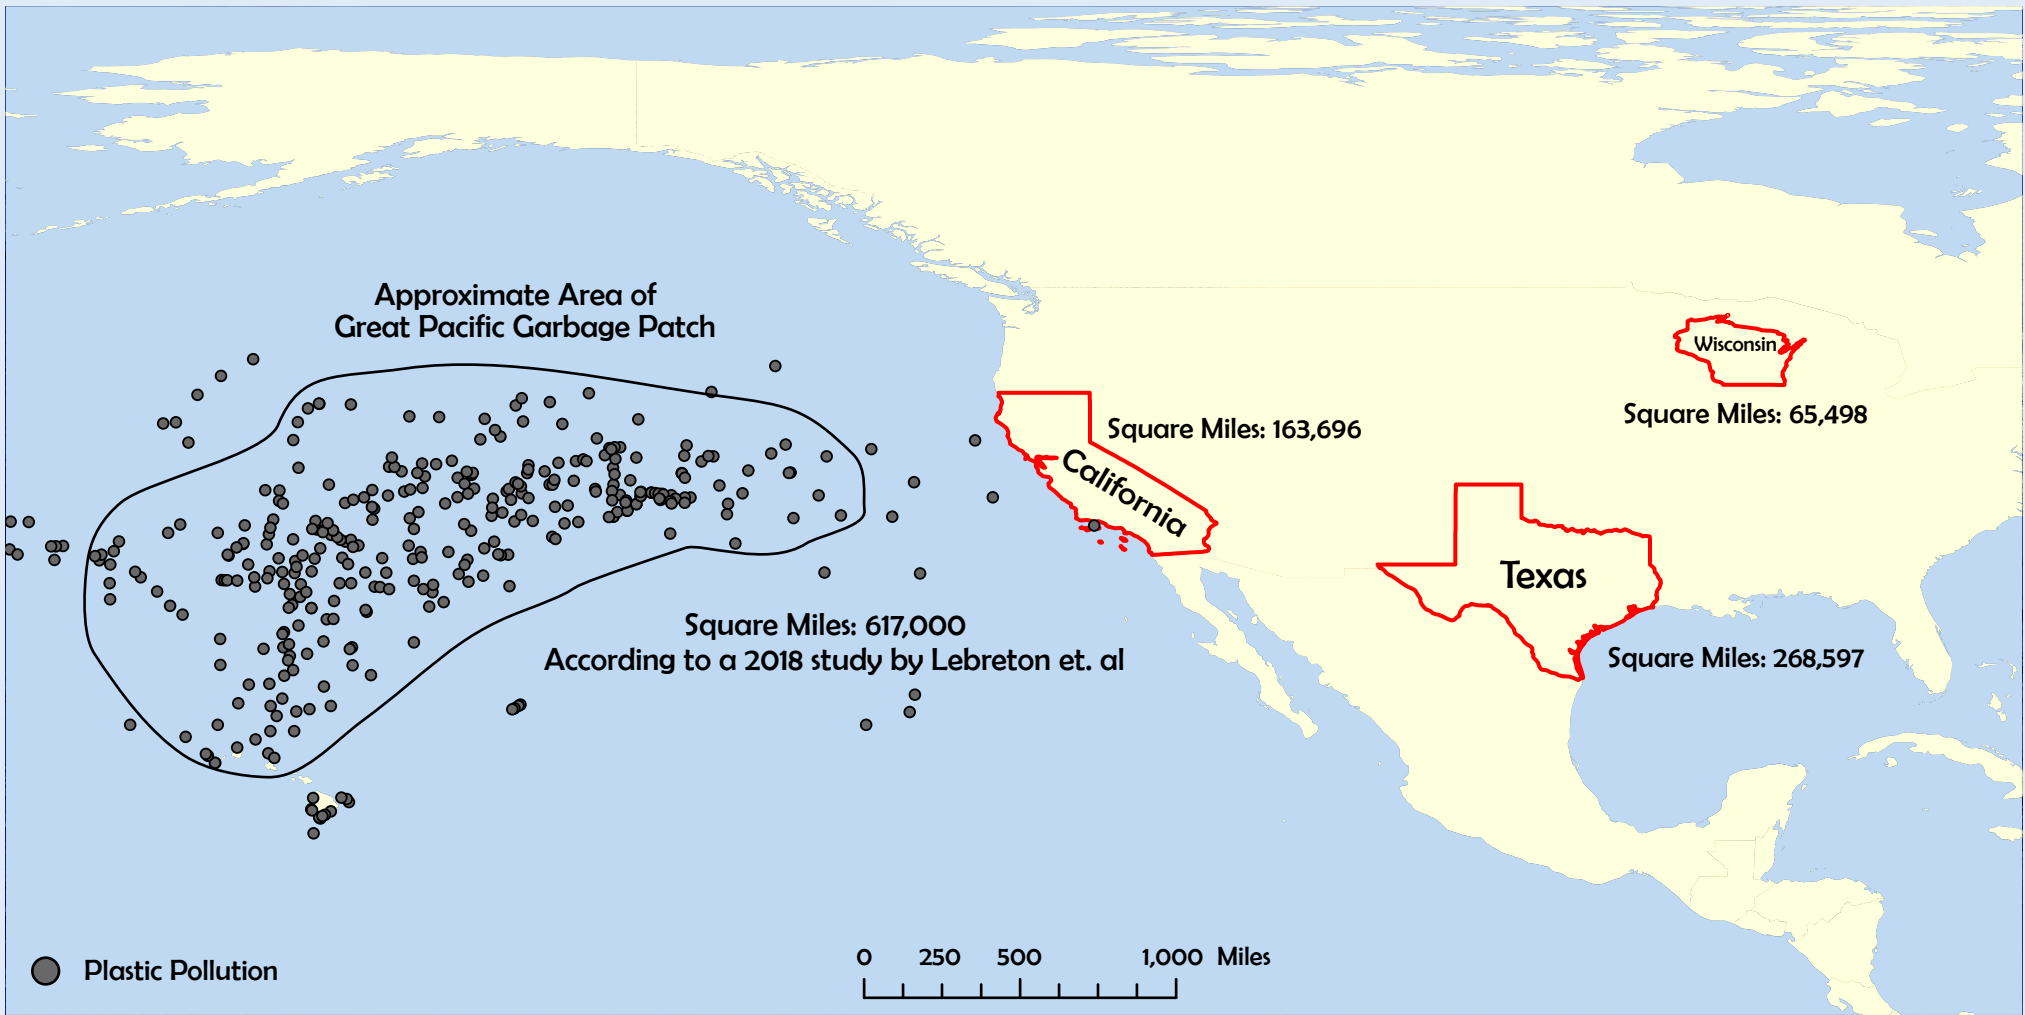

Size in Perspective: The Great Pacific Garbage Patch

**If the great pacific garbage patch were a country,
it would be the 18th largest in the world**

**You can fit 9.42 Wisconsin's
inside the Great Pacific Garbage Patch**