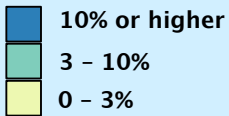

A Quick Bike in Europe

[EuroVelo Routes]

The highlighted segments are some of the most ideal routes for a quick vacation - letting you see multiple countries or cities, all without being too long of a bike!

Biker Friendliness

(% Cycling Modal Share)

Mapping Data from Natural Earth
EuroVelo data from OpenStreetMap
Modal Share Data from Wikipedia and the ECF
Bike by iconfield from the Noun Project