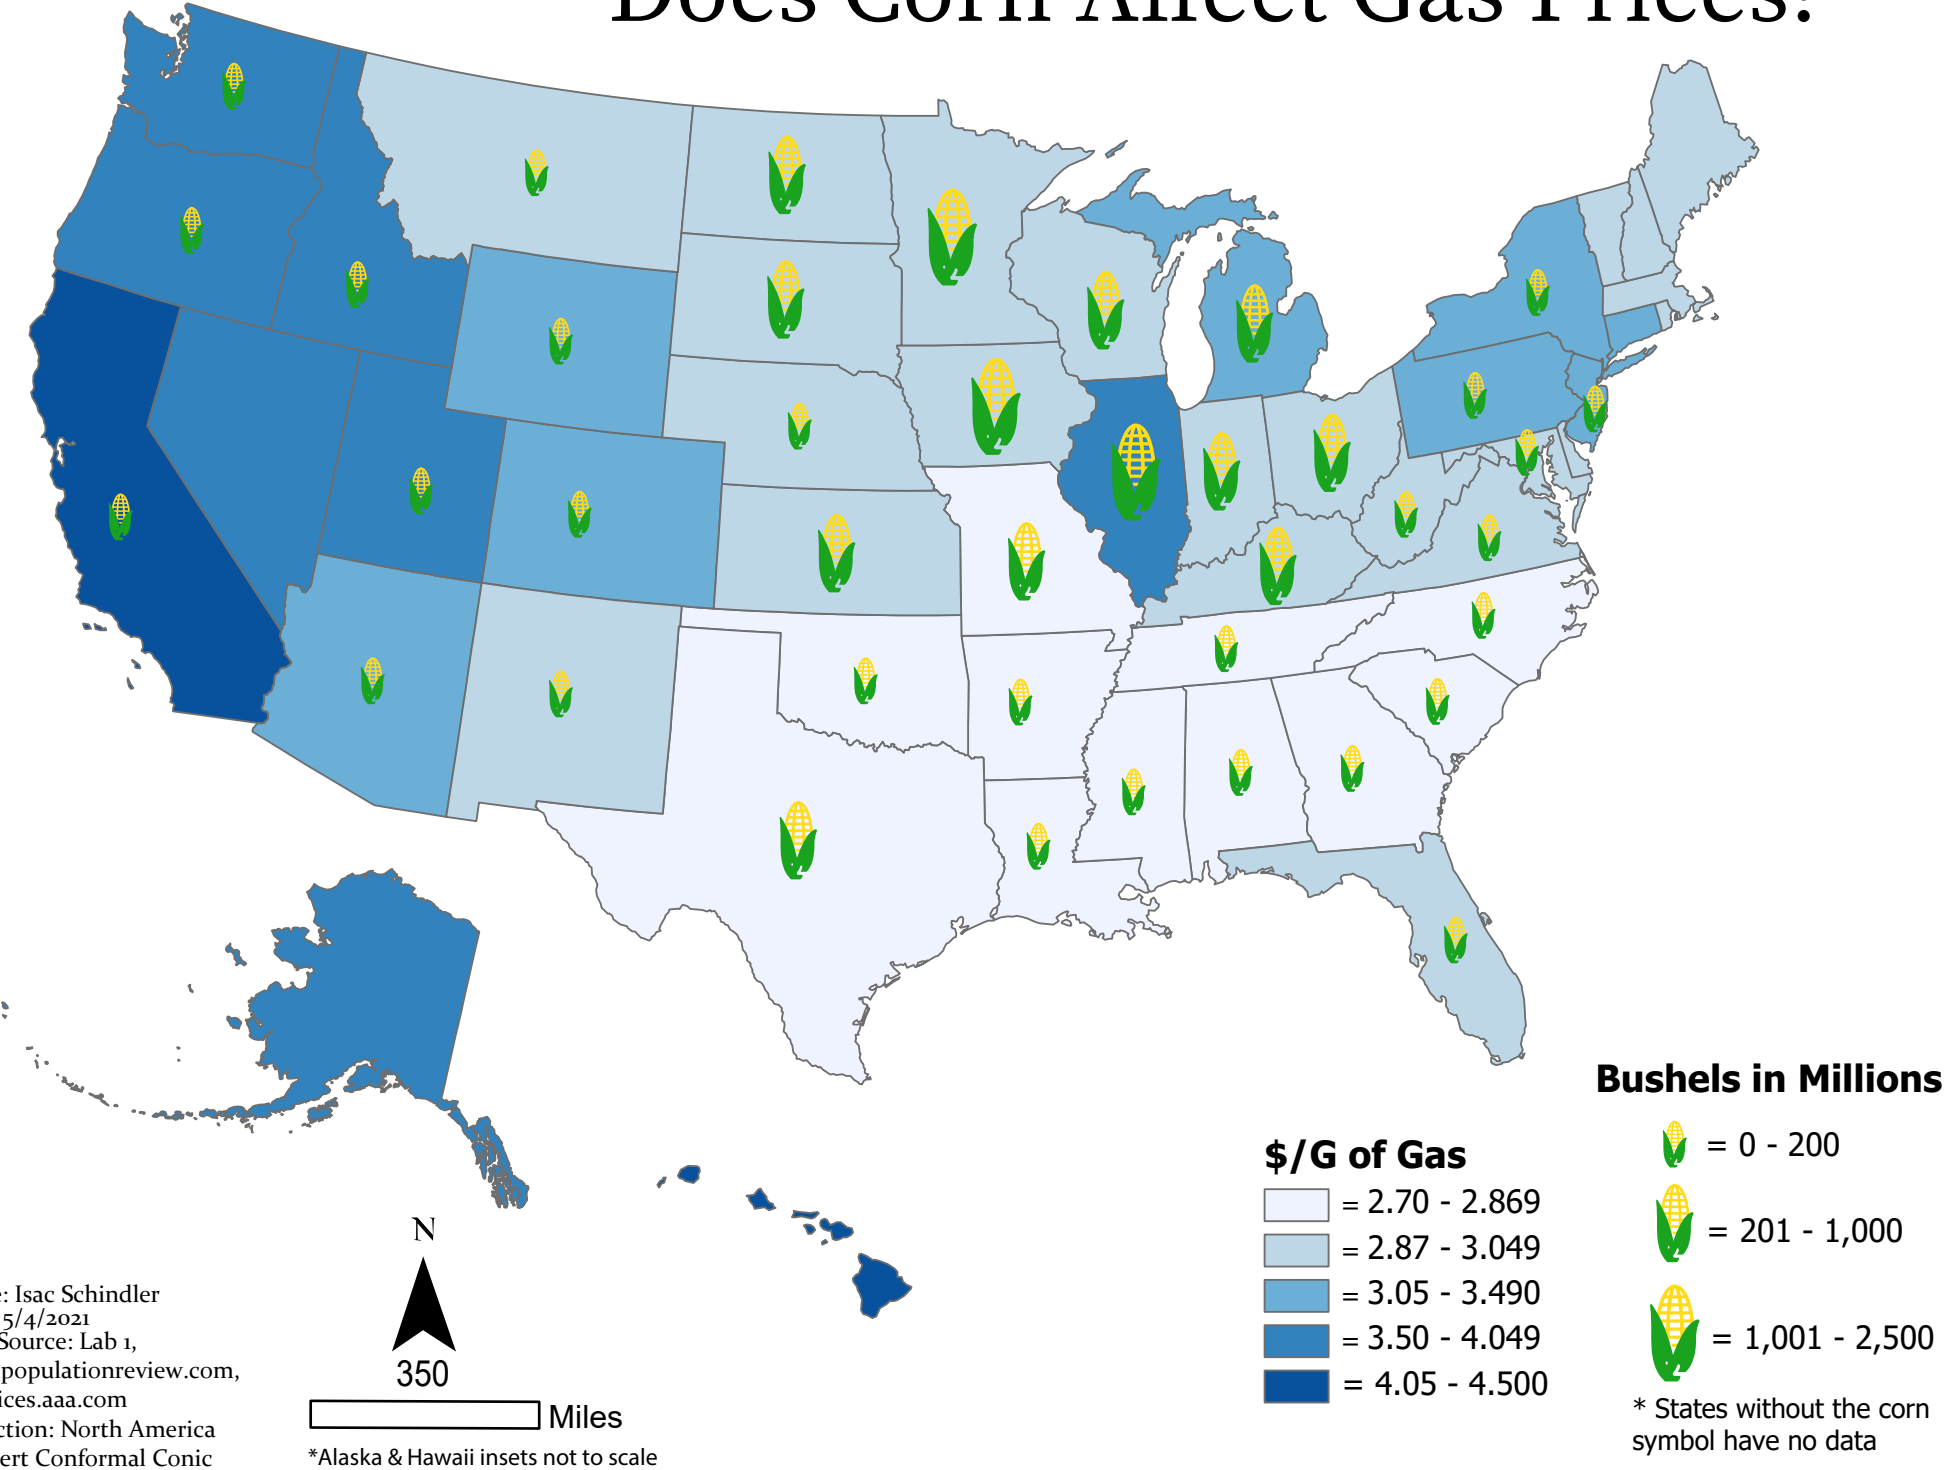

Does Corn Affect Gas Prices?

Name: Isac Schindler
 Date: 5/4/2021
 Data Source: Lab 1,
 worldpopulationreview.com,
 gasprices.aaa.com
 Projection: North America
 Lambert Conformal Conic

N
 350
 Miles
 *Alaska & Hawaii insets not to scale