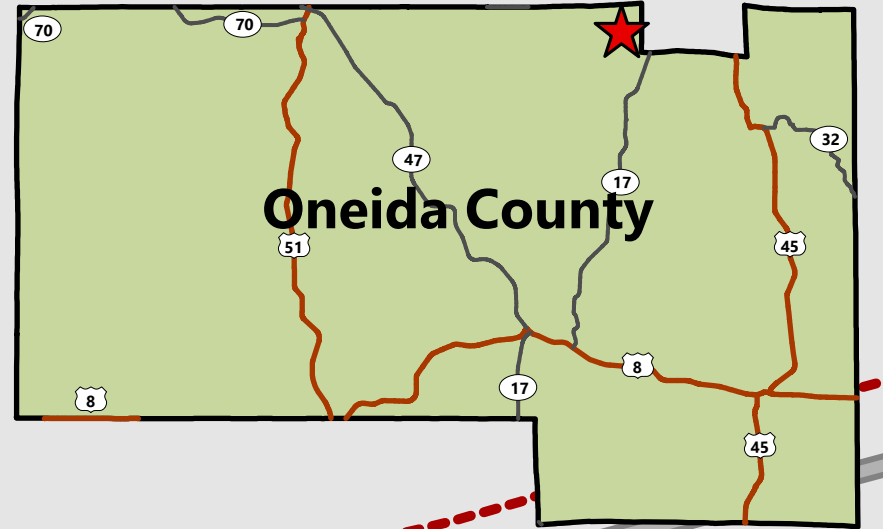

You Are Here

Legend

- - - Snowmobile Trails
- - - UTV/Snowmobile Accessible Trail
- - - Walking/Snowshoe Trail
- Road
- Driveway
- Building
- Restroom
- Unwooded Area
- Plantation Pines

Mapped by Elisabeth Geiger, 9 December 2023
 Main map:
 1:1,500 Scale, NAD 1983 (2011) WISCRS Oneida (US Feet)
 Projection, Central Meridian 89.5 W
 Oneida County Locator map:
 1:700,000 Scale, NAD 1983 (2011) WISCRS Oneida (US Feet)
 Projection, Central Meridian 89.5 W
 Sources:
 WiDNR Open Download, OnXHunt, Oneida County Buildings,
 Road, Parcel, and Trail Data via Oneida County GIS Download

8595 County H

Eagle River, WI

Trails and Information