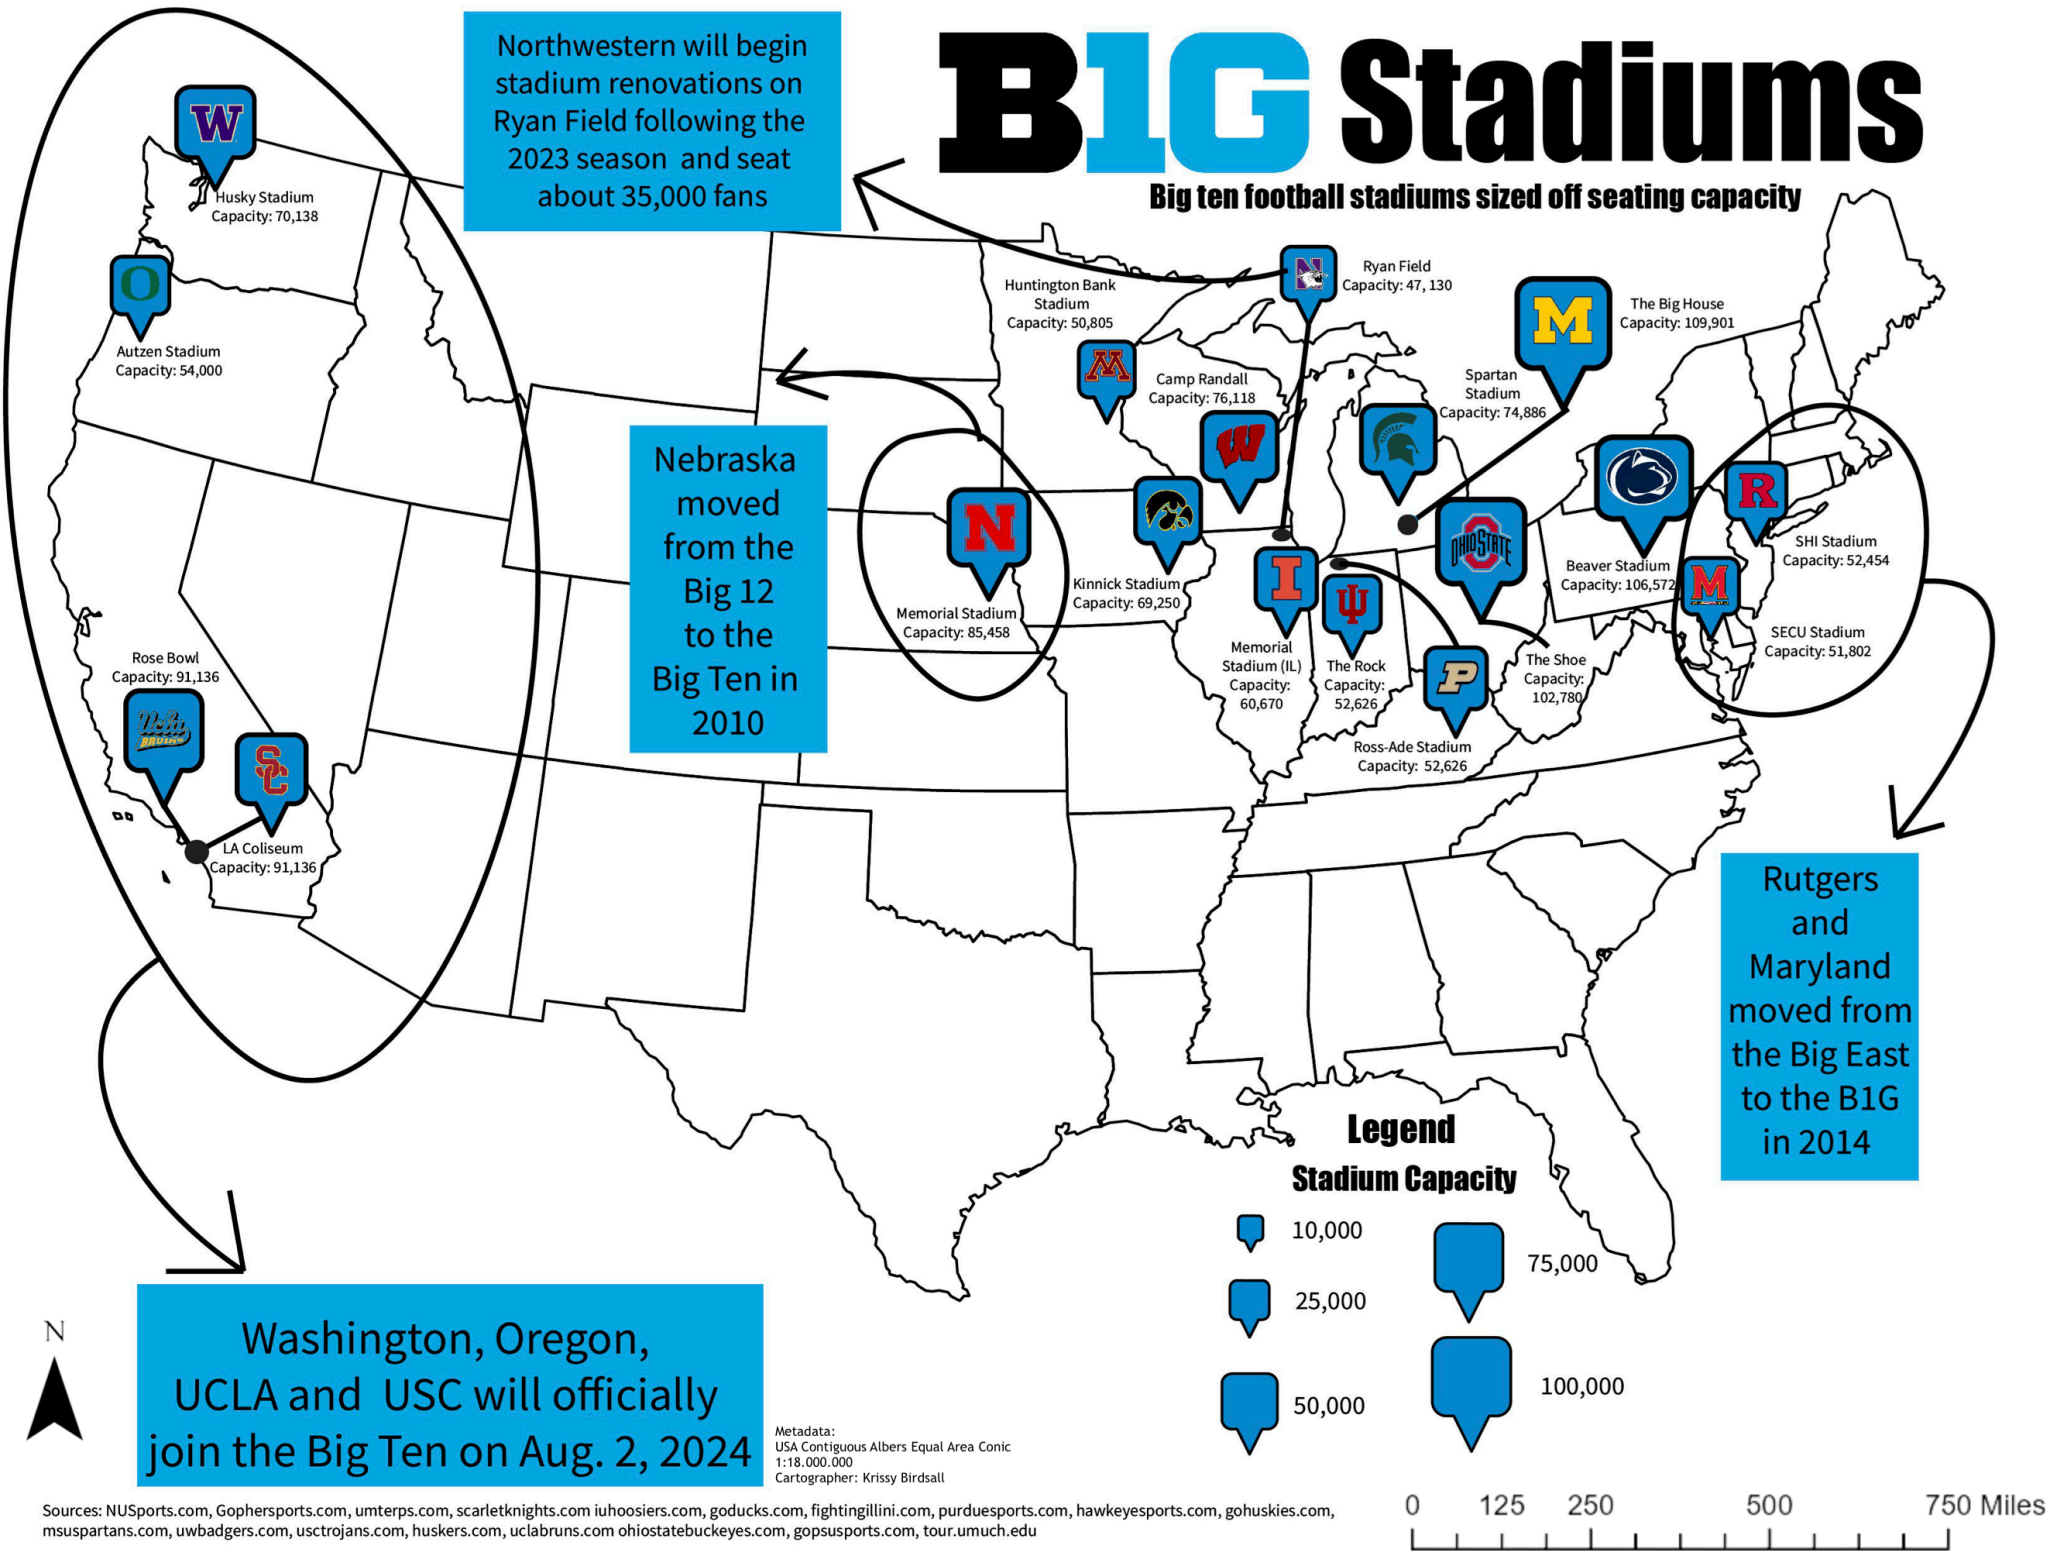

BIG Stadiums

Big ten football stadiums sized off seating capacity

Nebraska moved from the Big 12 to the Big Ten in 2010

Rutgers and Maryland moved from the Big East to the B1G in 2014

Washington, Oregon, UCLA and USC will officially join the Big Ten on Aug. 2, 2024

Legend
Stadium Capacity

Metadata:
USA Contiguous Albers Equal Area Conic
1:18,000,000
Cartographer: Krissy Birdsall

Sources: NUSports.com, Gophersports.com, umterps.com, scarletknights.com iuhoosiers.com, goducks.com, fightingillini.com, purduesports.com, hawkeyesports.com, gohuskies.com, msuspartans.com, uwbadgers.com, usctrojans.com, huskers.com, uclabrums.com ohiostatebuckeyes.com, gopsusports.com, tour.umuch.edu