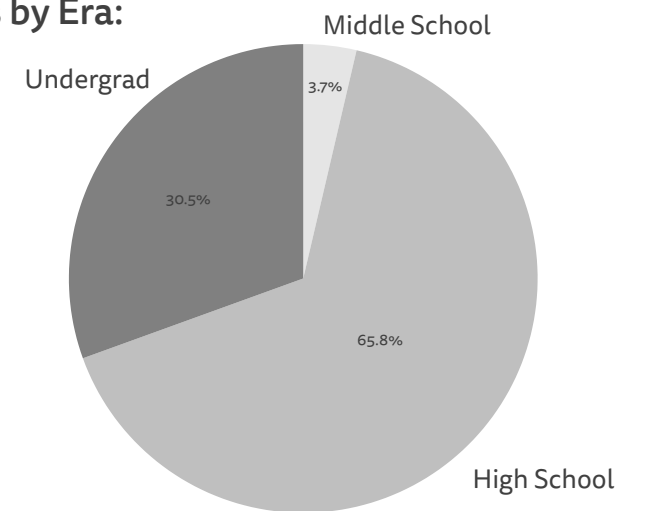

Stitching Dolls

on the map

Era of Maggie's Life

- Middle School (2014-2016)
- High School (2017-2020)
- Undergrad (2021-2023)

Average Order Total

- \$56 - \$115
- \$36 - \$55
- \$29 - \$35
- \$25 - \$28
- \$17 - \$25

Total Gross Profit by Year

Percent of Total Orders by Era:

Data: Etsy, U.S. Census Bureau
 Projection: USA Contiguous Albers Equal Area Conic
 Central Median: 96° W, Standard Parallel 1: 29.5° N, Standard Parallel 2: 45.5° N
 Cartographer and Owner of StitchingDolls: Maggie Lehane
 Date: December 11, 2023