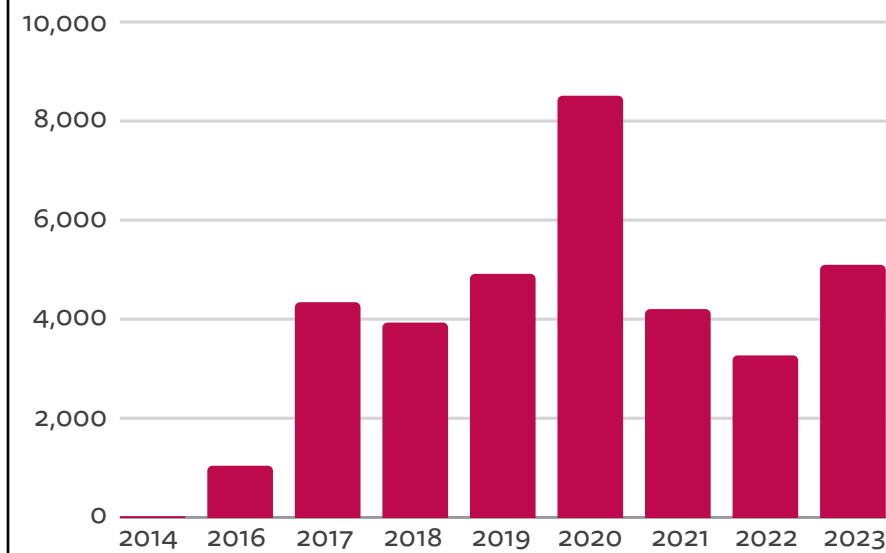

Stitching Dolls

on the map

Era of Maggie's Life

- Middle School (2014-2016)
- High School (2017-2020)
- Undergrad (2021-2023)

Average Order Total

- \$56 - \$115
- \$36 - \$55
- \$29 - \$35
- \$25 - \$28
- \$17 - \$25

Total Gross Profit by Year

Percent of Total Orders by Era:

Data: Etsy, U.S. Census Bureau
 Projection: USA Contiguous Albers Equal Area Conic
 Central Median: 96° W, Standard Parallel 1: 29.5° N, Standard Parallel 2: 45.5° N
 Cartographer and Owner of StitchingDolls: Maggie Lehane
 Date: December 11, 2023