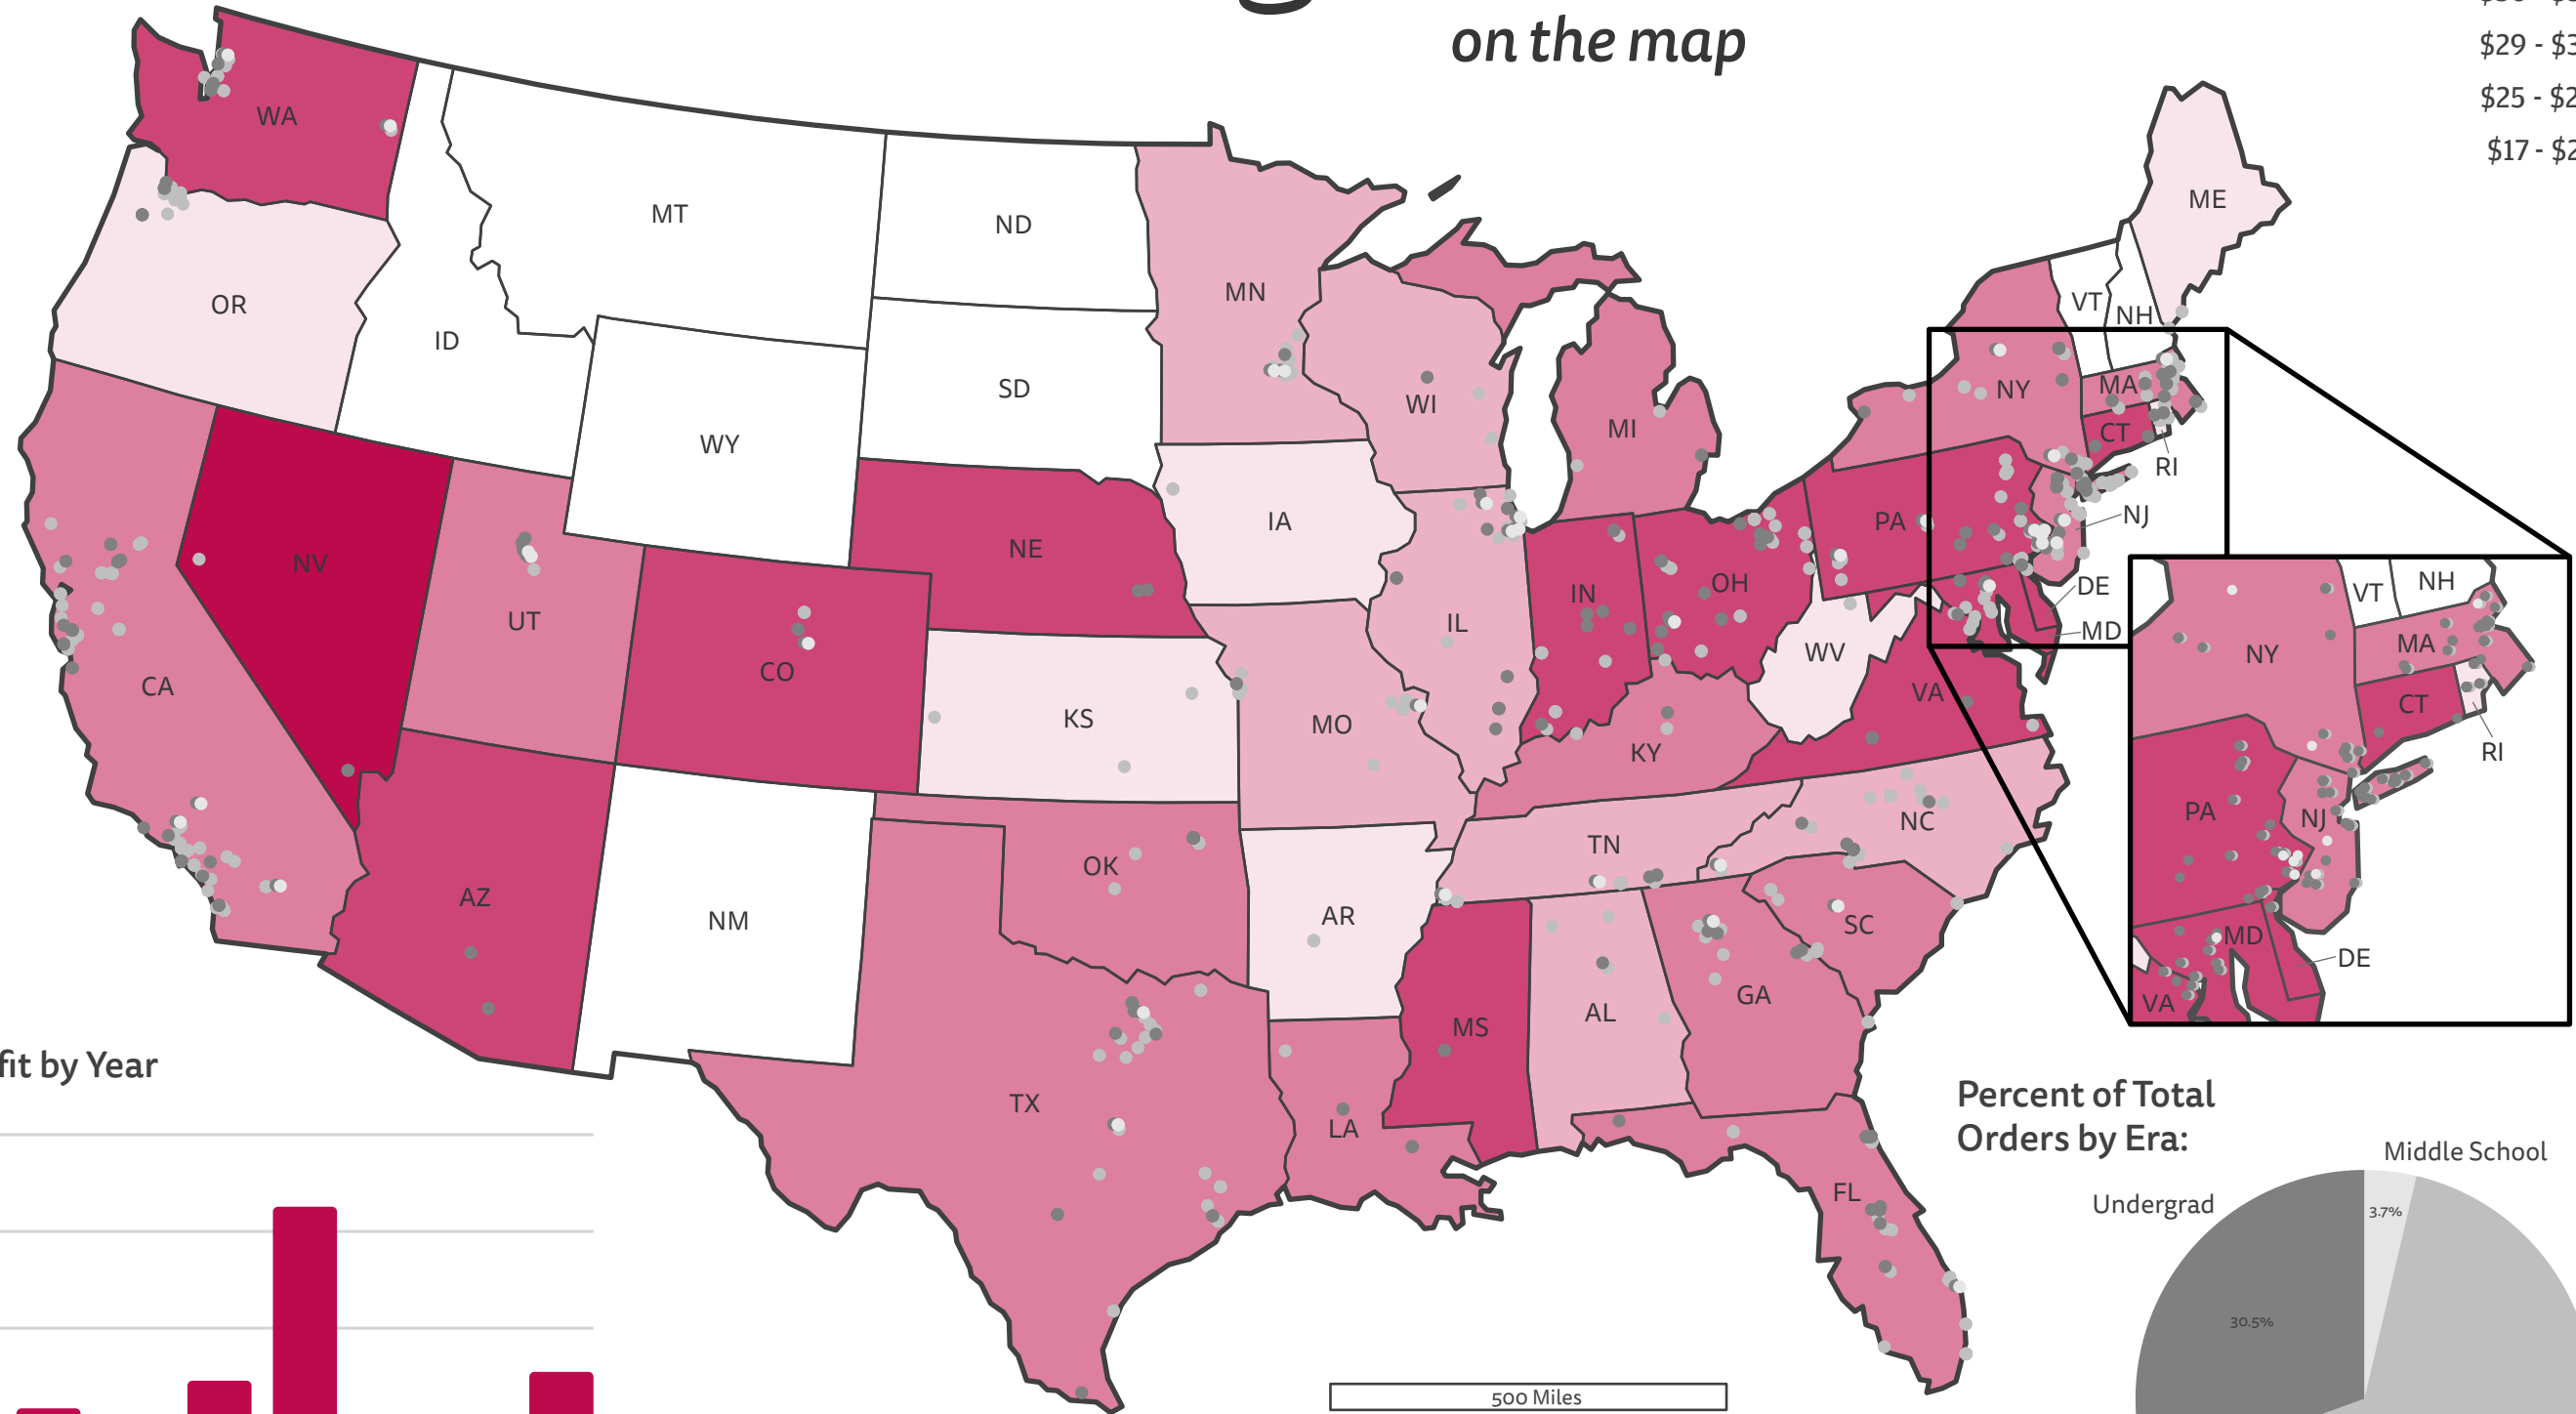

Stitching Dolls

on the map

Era of Maggie's Life

- Middle School (2014-2016)
- High School (2017-2020)
- Undergrad (2021-2023)

Average Order Total

- \$56 - \$115
- \$36 - \$55
- \$29 - \$35
- \$25 - \$28
- \$17 - \$25

Total Gross Profit by Year

Percent of Total Orders by Era:

Data: Etsy, U.S. Census Bureau
 Projection: USA Contiguous Albers Equal Area Conic
 Central Median: 96° W, Standard Parallel 1: 29.5° N, Standard Parallel 2: 45.5° N
 Cartographer and Owner of StitchingDolls: Maggie Lehane
 Date: December 11, 2023