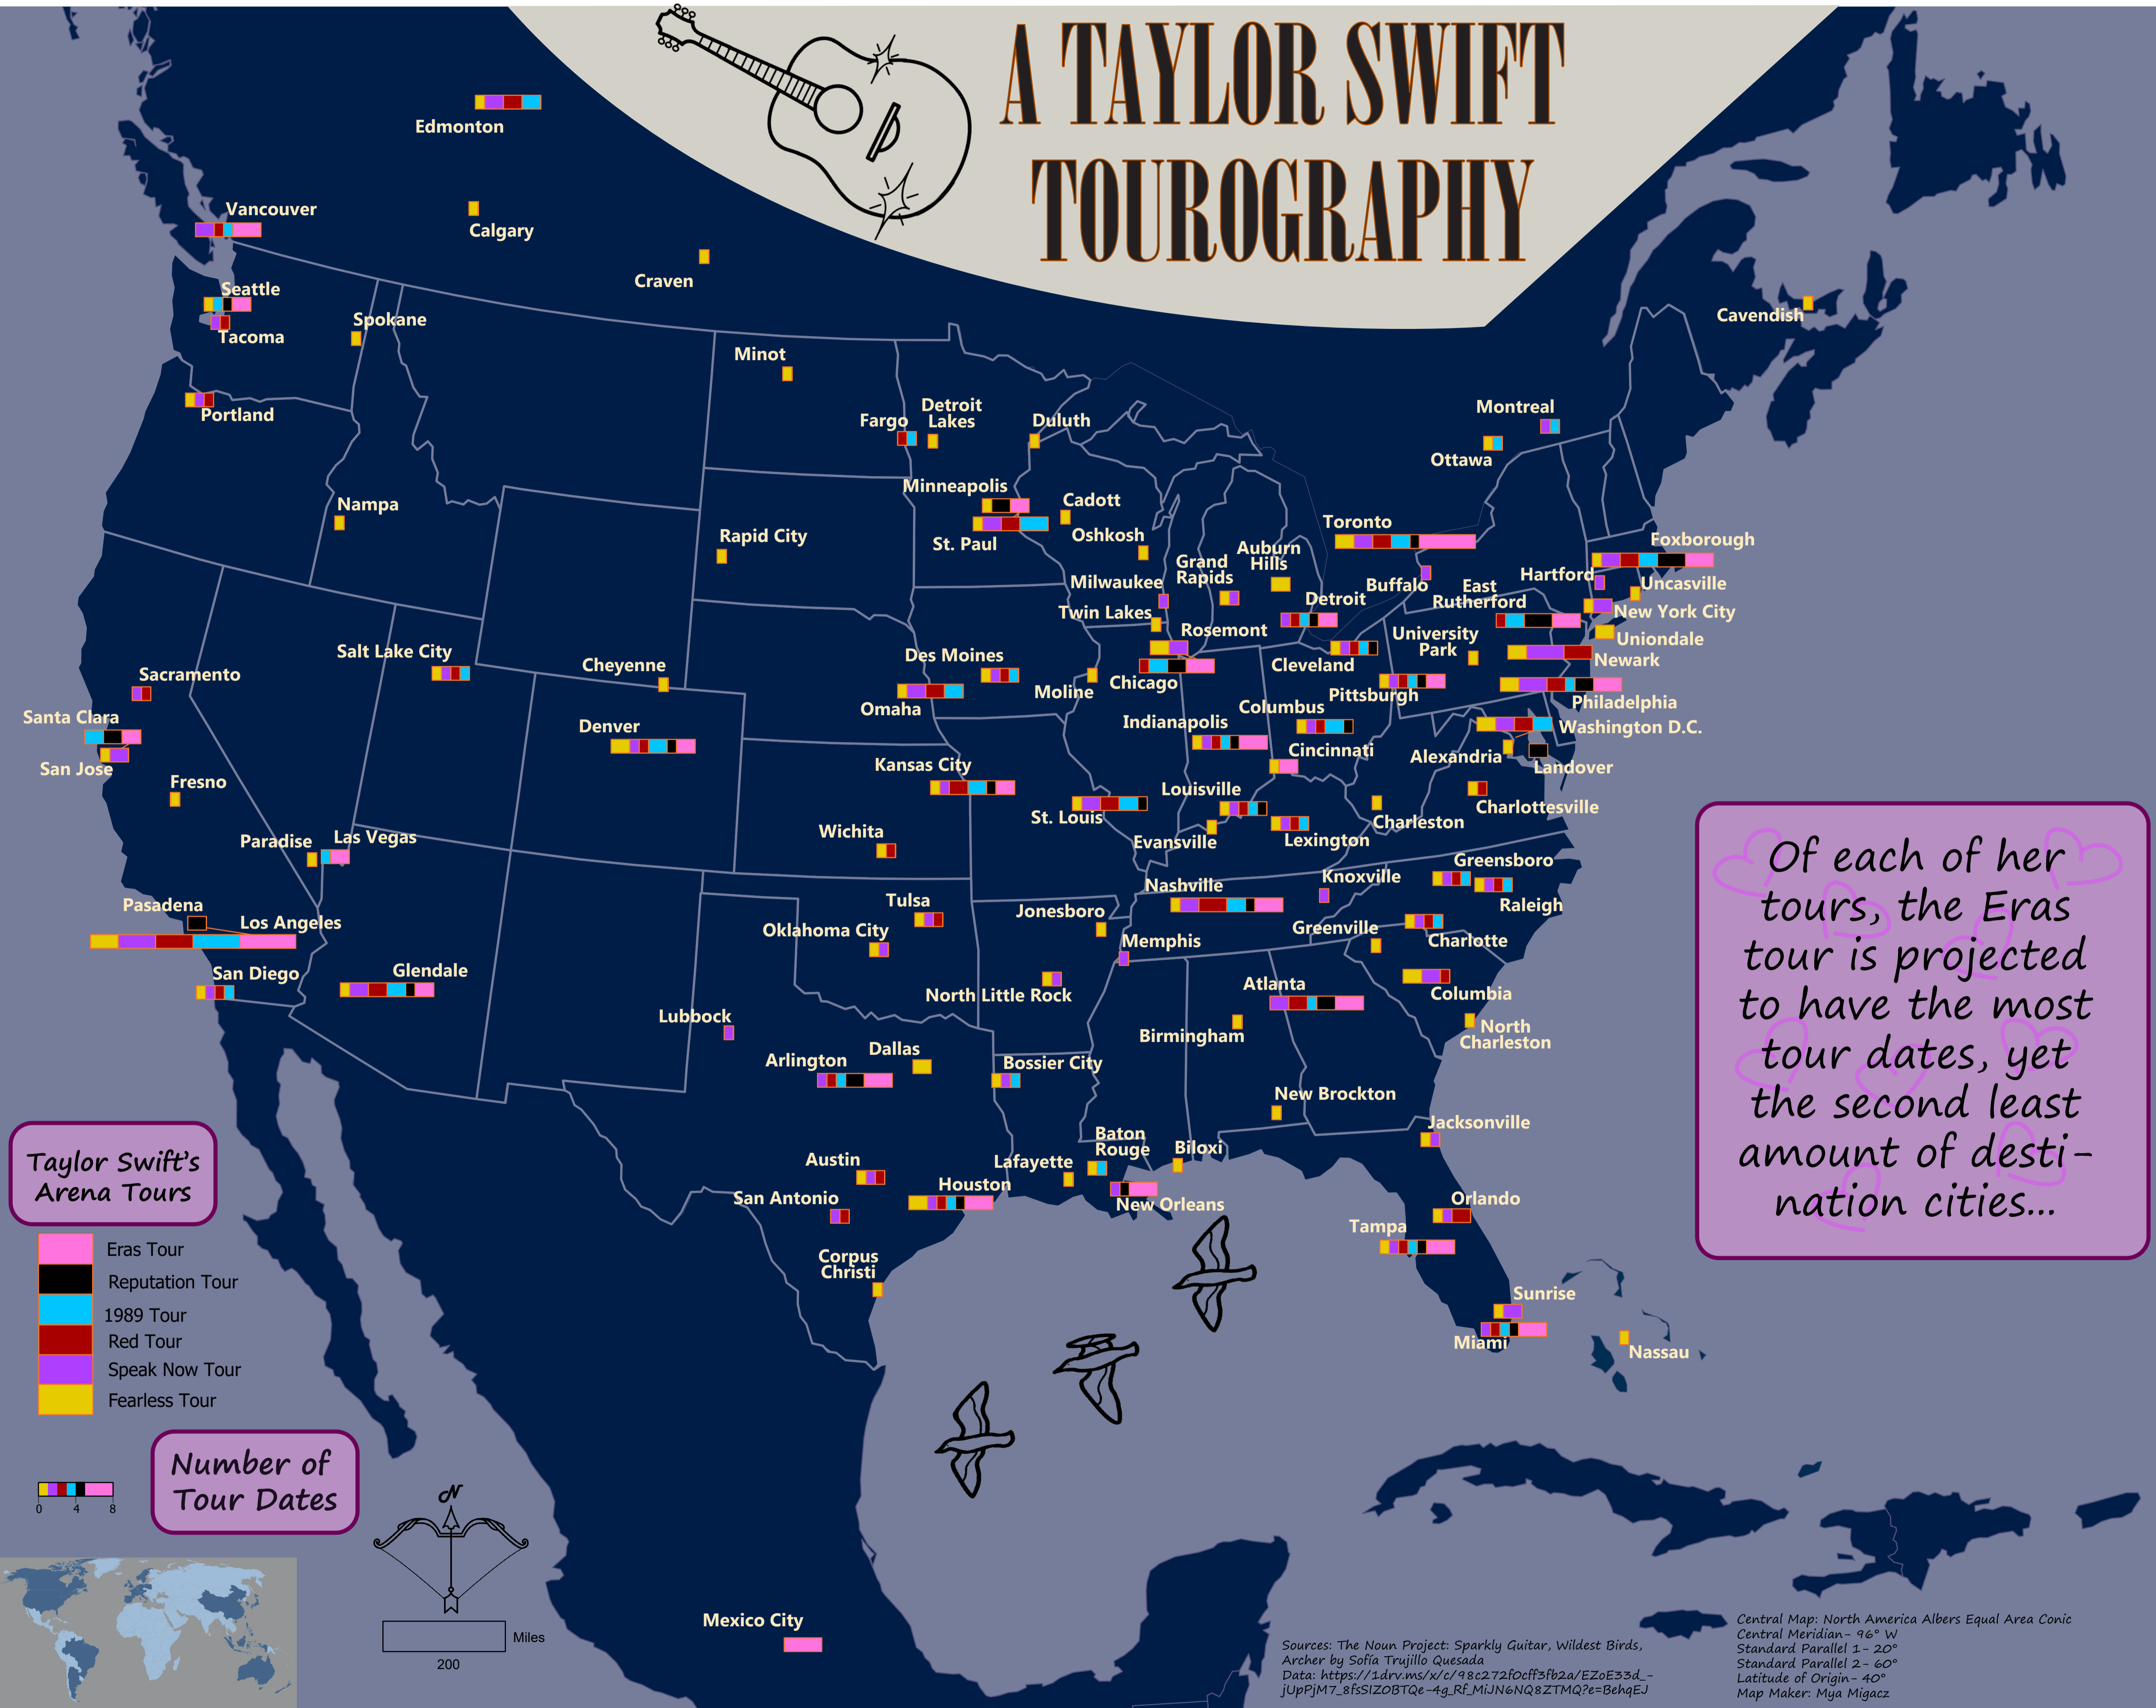

# A TAYLOR SWIFT TOUROGRAPHY

Taylor Swift's Arena Tours

- Eras Tour
- Reputation Tour
- 1989 Tour
- Red Tour
- Speak Now Tour
- Fearless Tour

Number of Tour Dates

Of each of her tours, the Eras tour is projected to have the most tour dates, yet the second least amount of destination cities...

Sources: The Noun Project; Sparkly Guitar, Wildest Birds, Archer by Sofia Trujillo Quesada  
Data: [https://1drv.ms/x/c/98c272f0c93fb2a/EZ0E33d-JUpPjM7\\_8fsIZOBTQe-4g\\_Rf\\_MiJN6NQ8ZTMQ?e=BehqEJ](https://1drv.ms/x/c/98c272f0c93fb2a/EZ0E33d-JUpPjM7_8fsIZOBTQe-4g_Rf_MiJN6NQ8ZTMQ?e=BehqEJ)

Central Map: North America Albers Equal Area Conic  
Central Meridian - 96° W  
Standard Parallel 1 - 20°  
Standard Parallel 2 - 60°  
Latitude of Origin - 40°  
Map Maker: Mga Migacz