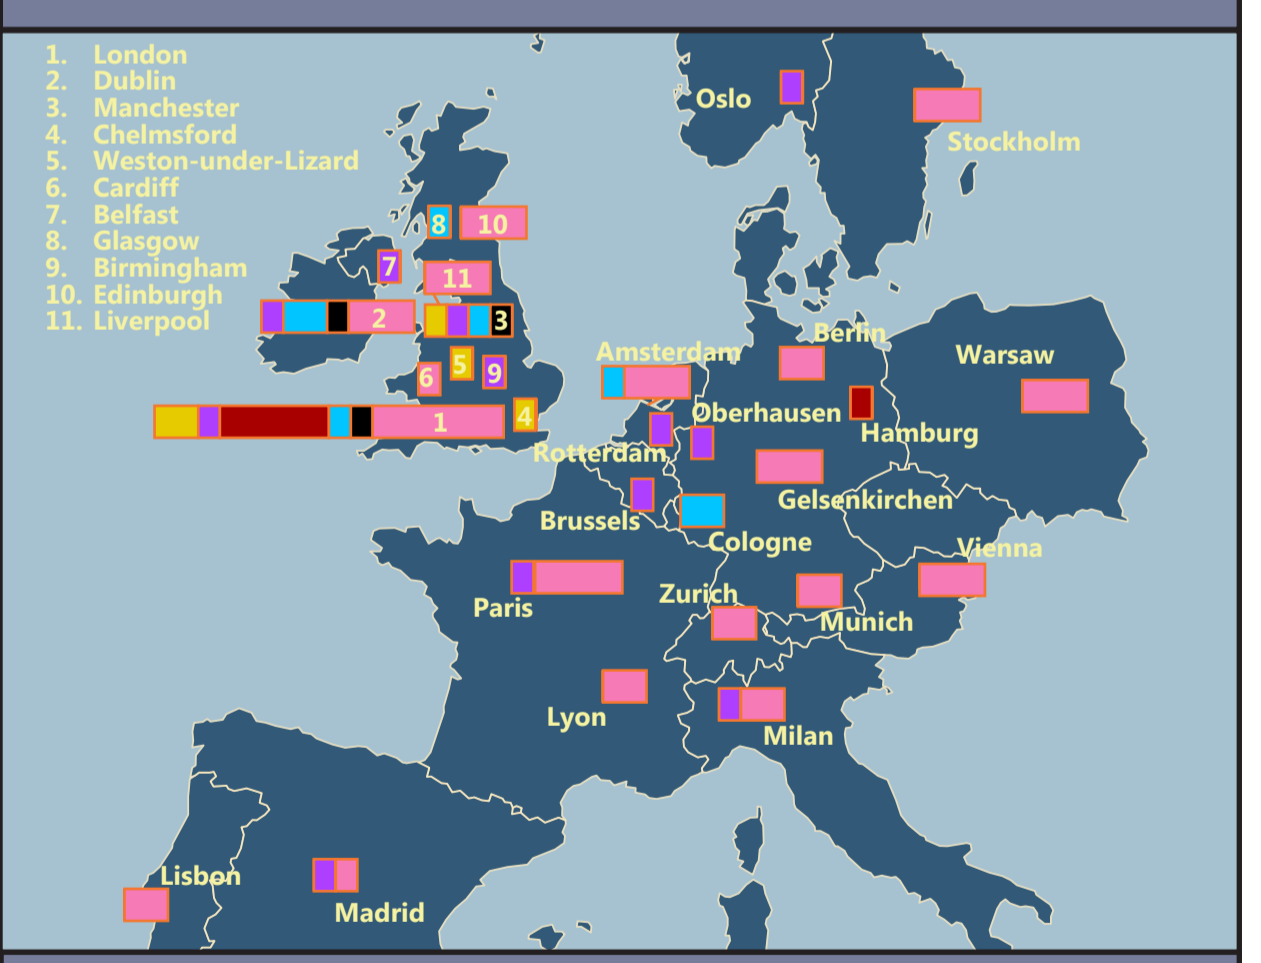

# A TAYLOR SWIFT TOUROGRAPHY

Taylor Swift's Arena Tours

- Eras Tour
- Reputation Tour
- 1989 Tour
- Red Tour
- Speak Now Tour
- Fearless Tour

Number of Tour Dates

Of each of her tours, the Eras tour is projected to have the most tour dates, yet the second least amount of destination cities...

Sources: The Noun Project; Sparkly Guitar, Wildest Birds, Archer by Sofia Trujillo Quesada  
Data: [https://1drv.ms/x/c/98c272f0c93fb2a/EZ0E33d-JUpPjM7\\_8fsIZOBTQe-4g\\_Rf\\_MiJN6NQ8ZTMQ?e=BehqEJ](https://1drv.ms/x/c/98c272f0c93fb2a/EZ0E33d-JUpPjM7_8fsIZOBTQe-4g_Rf_MiJN6NQ8ZTMQ?e=BehqEJ)

Central Map: North America Albers Equal Area Conic  
Central Meridian - 96° W  
Standard Parallel 1 - 20°  
Standard Parallel 2 - 60°  
Latitude of Origin - 40°  
Map Maker: Mga Migacz