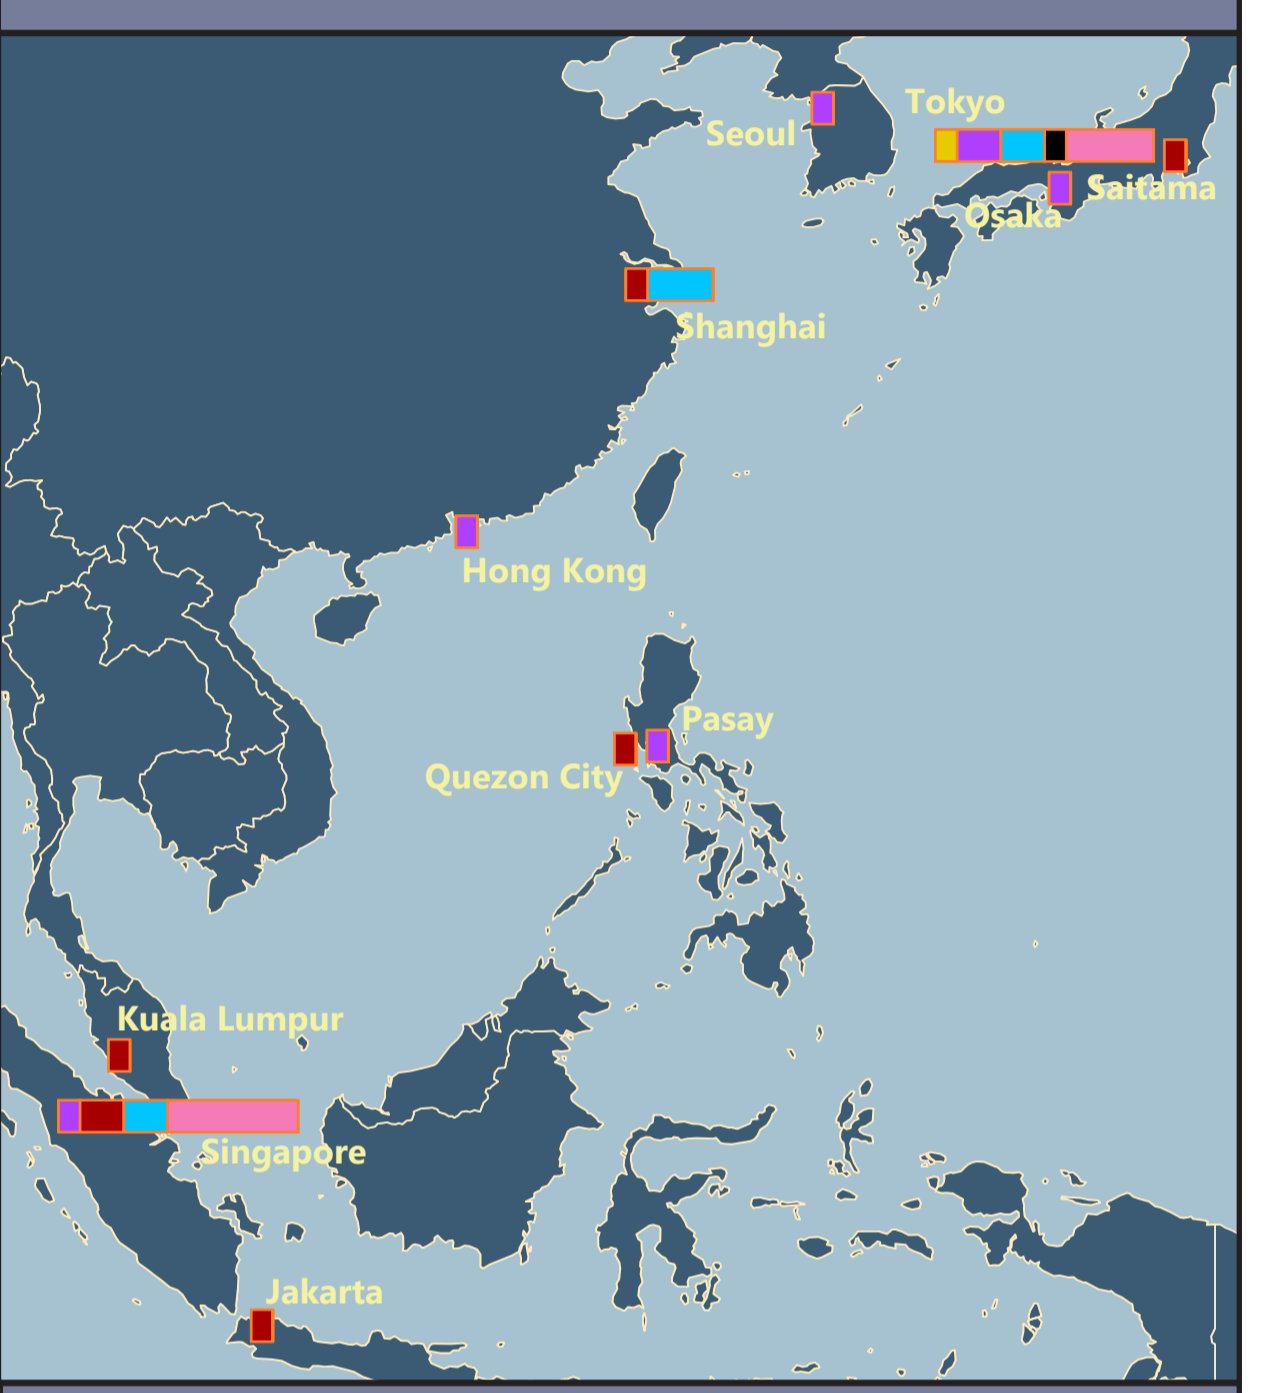

# A TAYLOR SWIFT TOUROGRAPHY

Taylor Swift's Arena Tours

- Eras Tour
- Reputation Tour
- 1989 Tour
- Red Tour
- Speak Now Tour
- Fearless Tour

Number of Tour Dates

Of each of her tours, the Eras tour is projected to have the most tour dates, yet the second least amount of destination cities...

Central Map: North America Albers Equal Area Conic  
Central Meridian - 96° W  
Standard Parallel 1 - 20°  
Standard Parallel 2 - 60°  
Latitude of Origin - 40°  
Map Maker: Mga Migacz