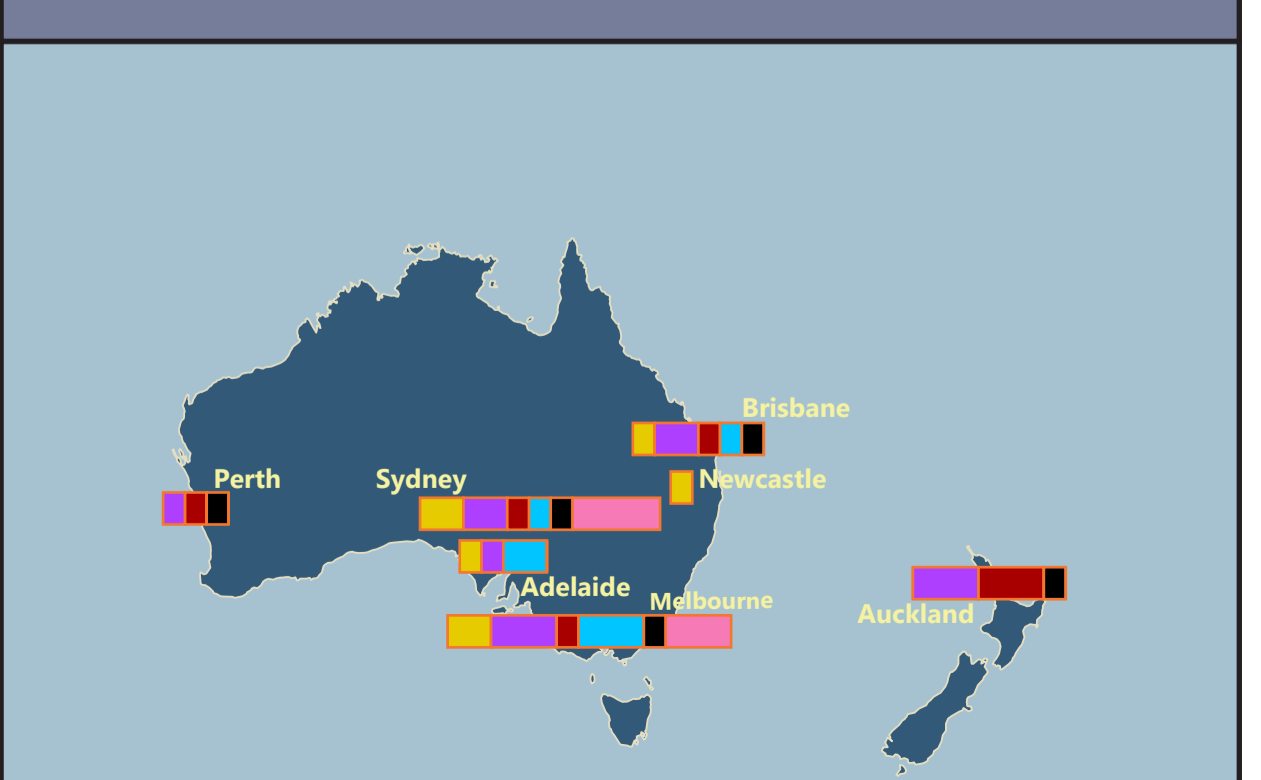

# A TAYLOR SWIFT TOUROGRAPHY

Taylor Swift's Arena Tours

- Eras Tour
- Reputation Tour
- 1989 Tour
- Red Tour
- Speak Now Tour
- Fearless Tour

Number of Tour Dates

Of each of her tours, the Eras tour is projected to have the most tour dates, yet the second least amount of destination cities...

Sources: The Noun Project; Sparkly Guitar, Wildest Birds, Archer by Sofia Trujillo Quesada  
Data: [https://1drv.ms/x/c/98c272f0c93fb2a/EZ0E33d-JUpPjM7\\_8fsIZOBTQe-4g\\_Rf\\_MiJN6NQ8ZTMQ?e=BehqEJ](https://1drv.ms/x/c/98c272f0c93fb2a/EZ0E33d-JUpPjM7_8fsIZOBTQe-4g_Rf_MiJN6NQ8ZTMQ?e=BehqEJ)

Central Map: North America Albers Equal Area Conic  
Central Meridian - 96° W  
Standard Parallel 1 - 20°  
Standard Parallel 2 - 60°  
Latitude of Origin - 40°  
Map Maker: Mga Migacz