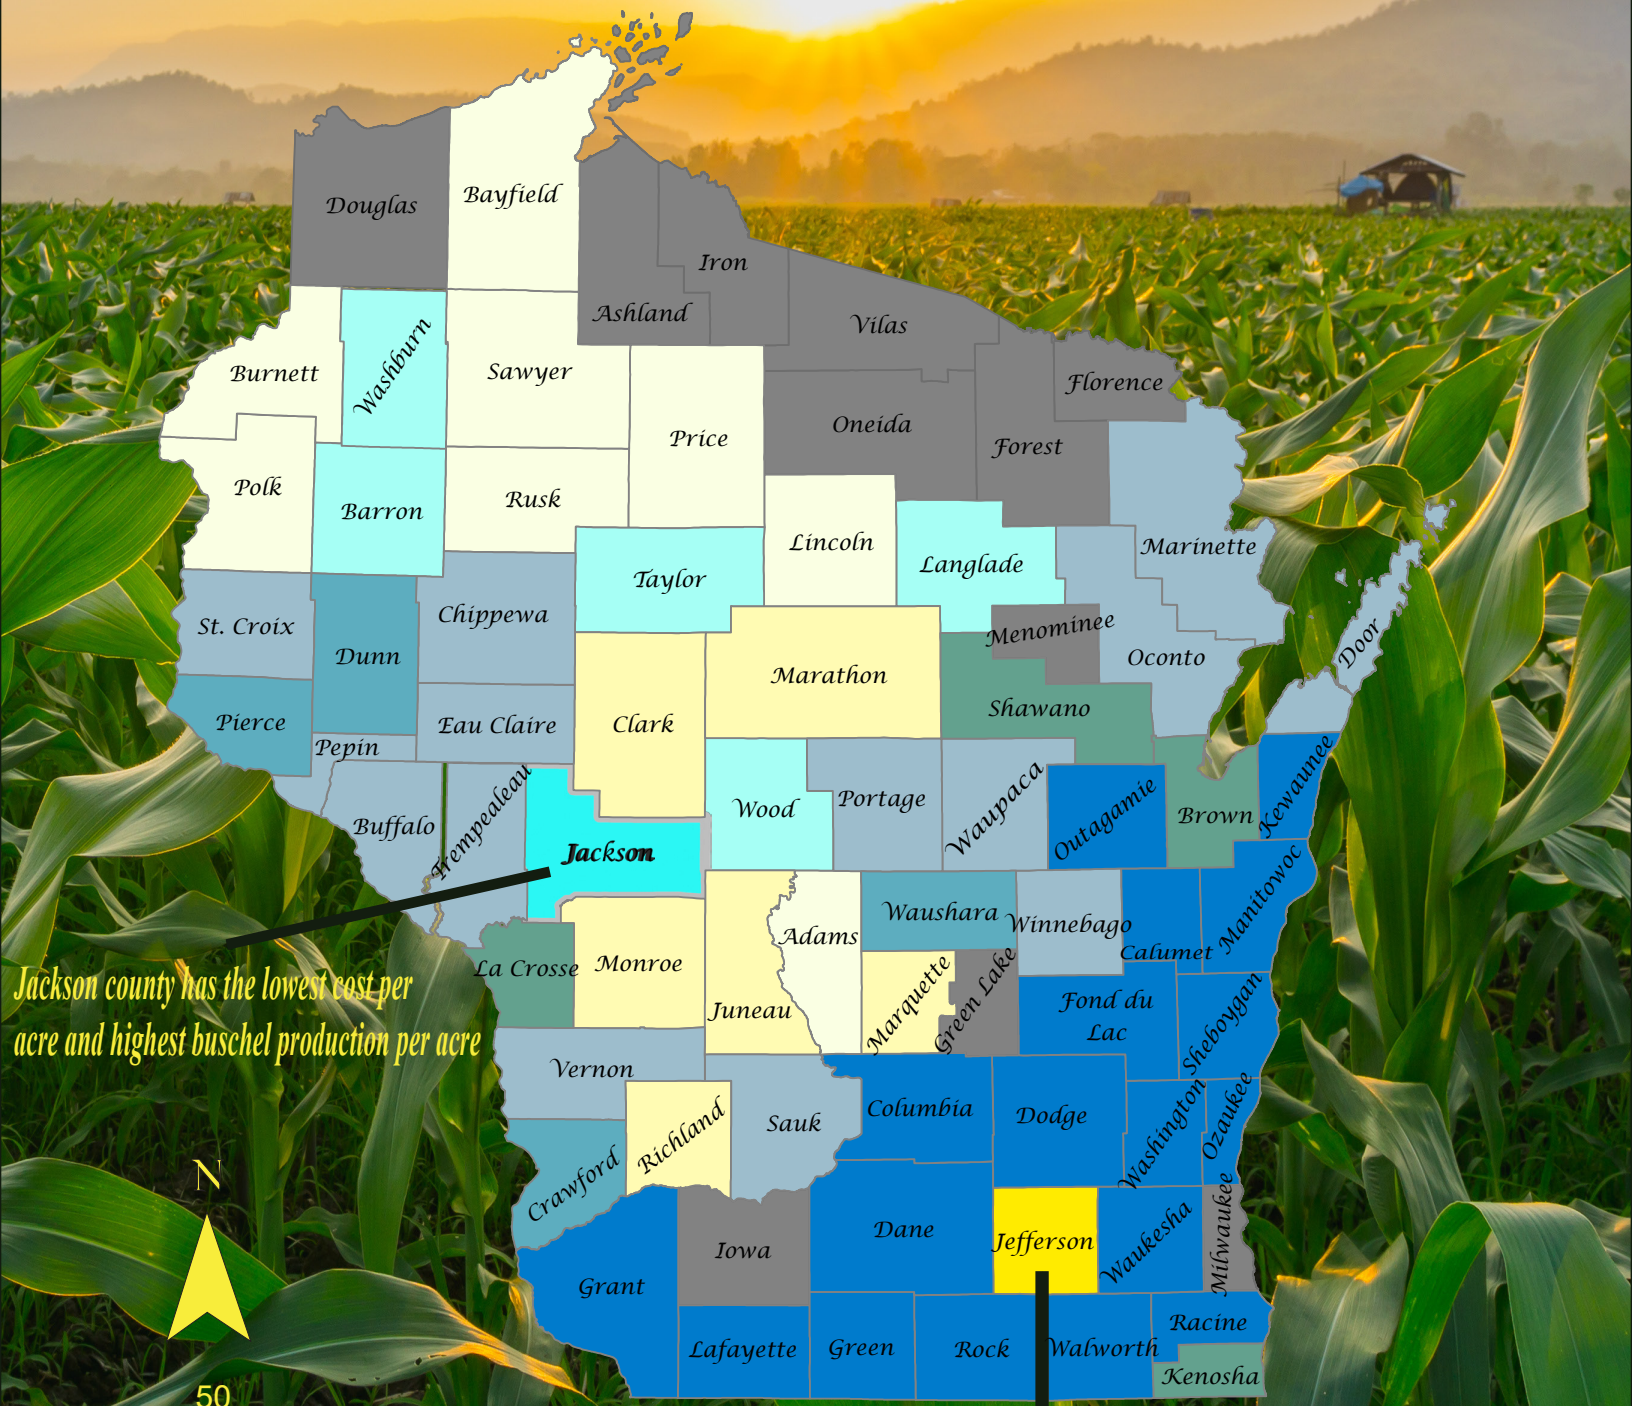

Where Is Corn Most Profitable?

Jackson county has the lowest cost per acre and highest buschel production per acre

Jefferson County Produces the lowest buschels per acre and costs the most per acre

Legend

- Cost Per Acre
- Buschels Per Acre
- <No Data>

Author: Ryan Mayoh
 Projection: Transverse Mercator
 NAD 1983 HARN Wisconsin TM (Meters)
 Central Meridian: -90 degrees East