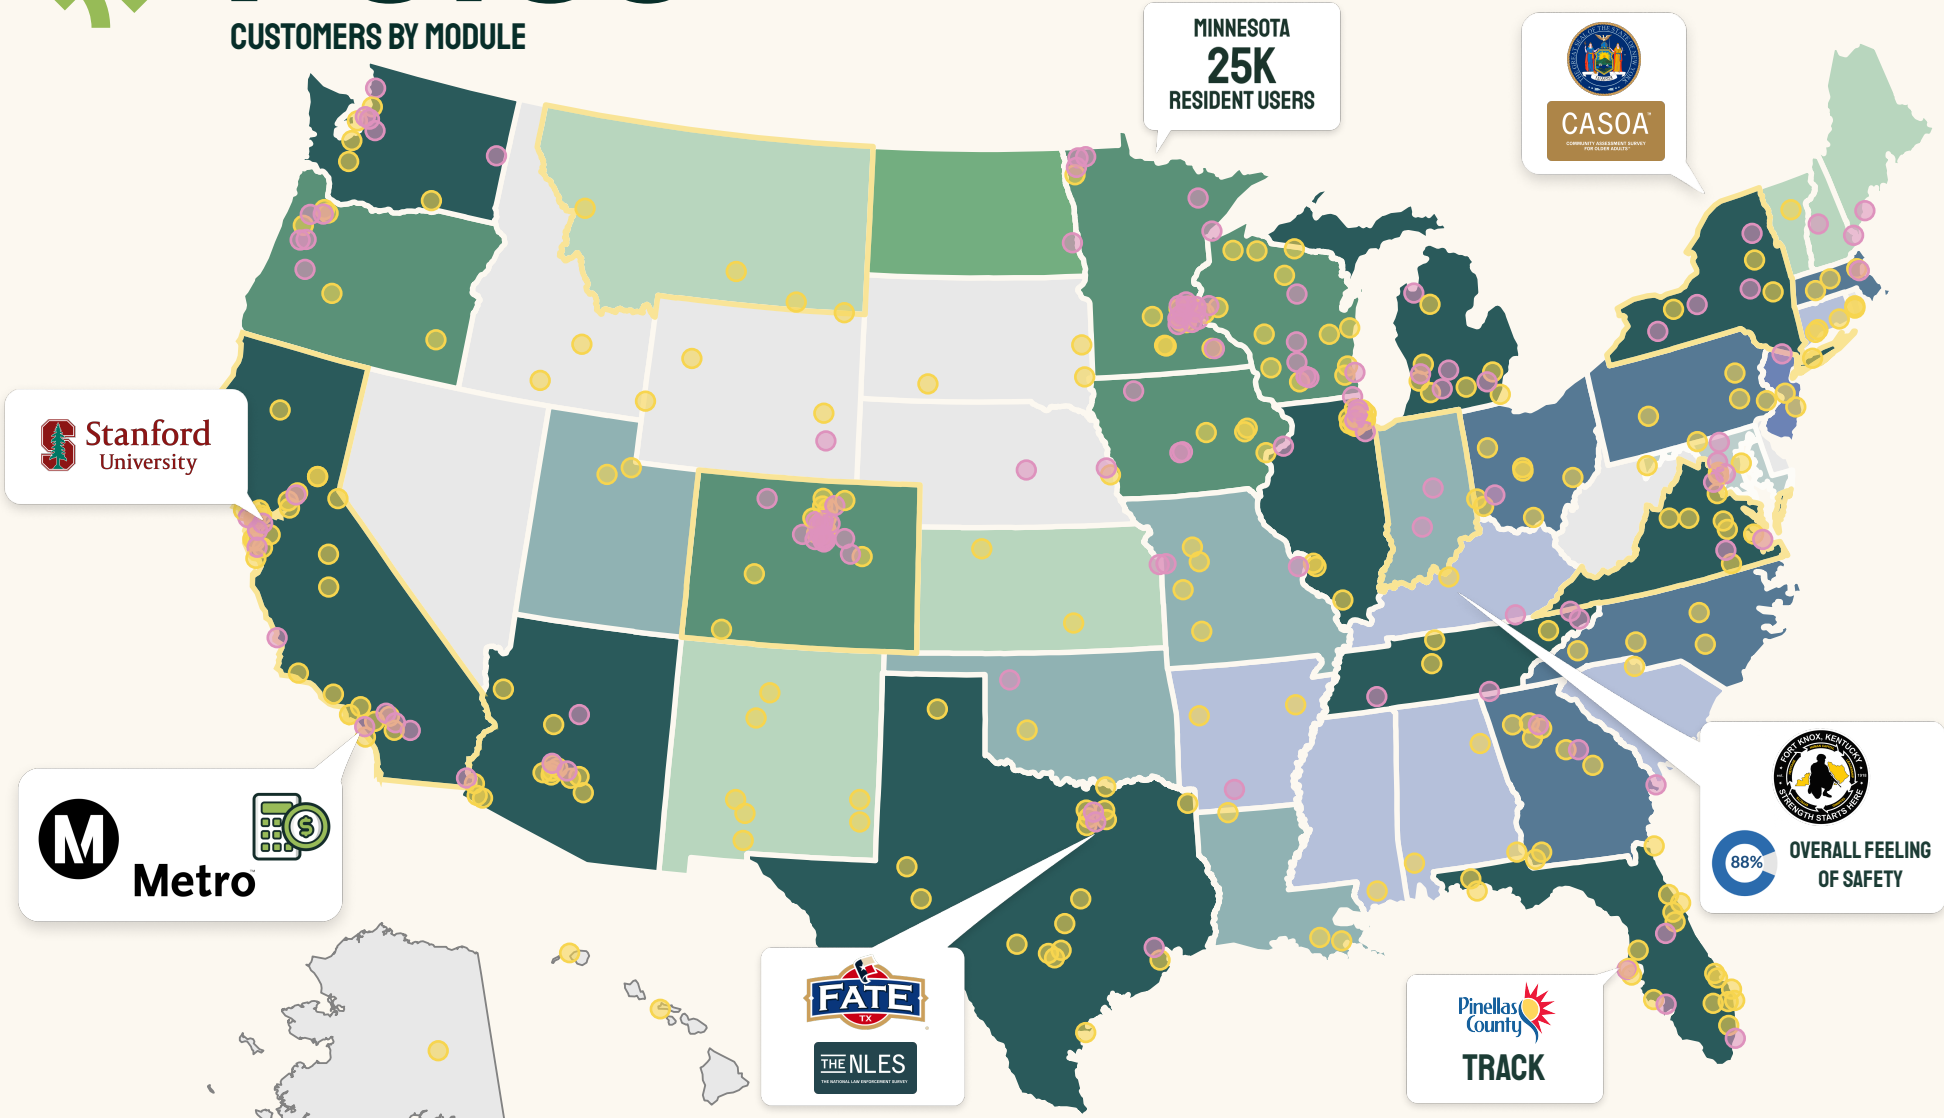

Polco

CUSTOMERS BY MODULE

MINNESOTA
25K
RESIDENT USERS

CASOA
COMPANY ASSESSMENT SURVEY FOR SCHOOLS

Stanford University

Metro

FATE
THE NLES
THE NATIONAL LAW ENFORCEMENT ACADEMY

Pinellas County
TRACK

88% OVERALL FEELING OF SAFETY

0 150 300 Miles

WILL STEPHENSON

POLCO MODULE

- ENGAGE
- ASSESS

*OUTLINED IS A STATE CUSTOMER