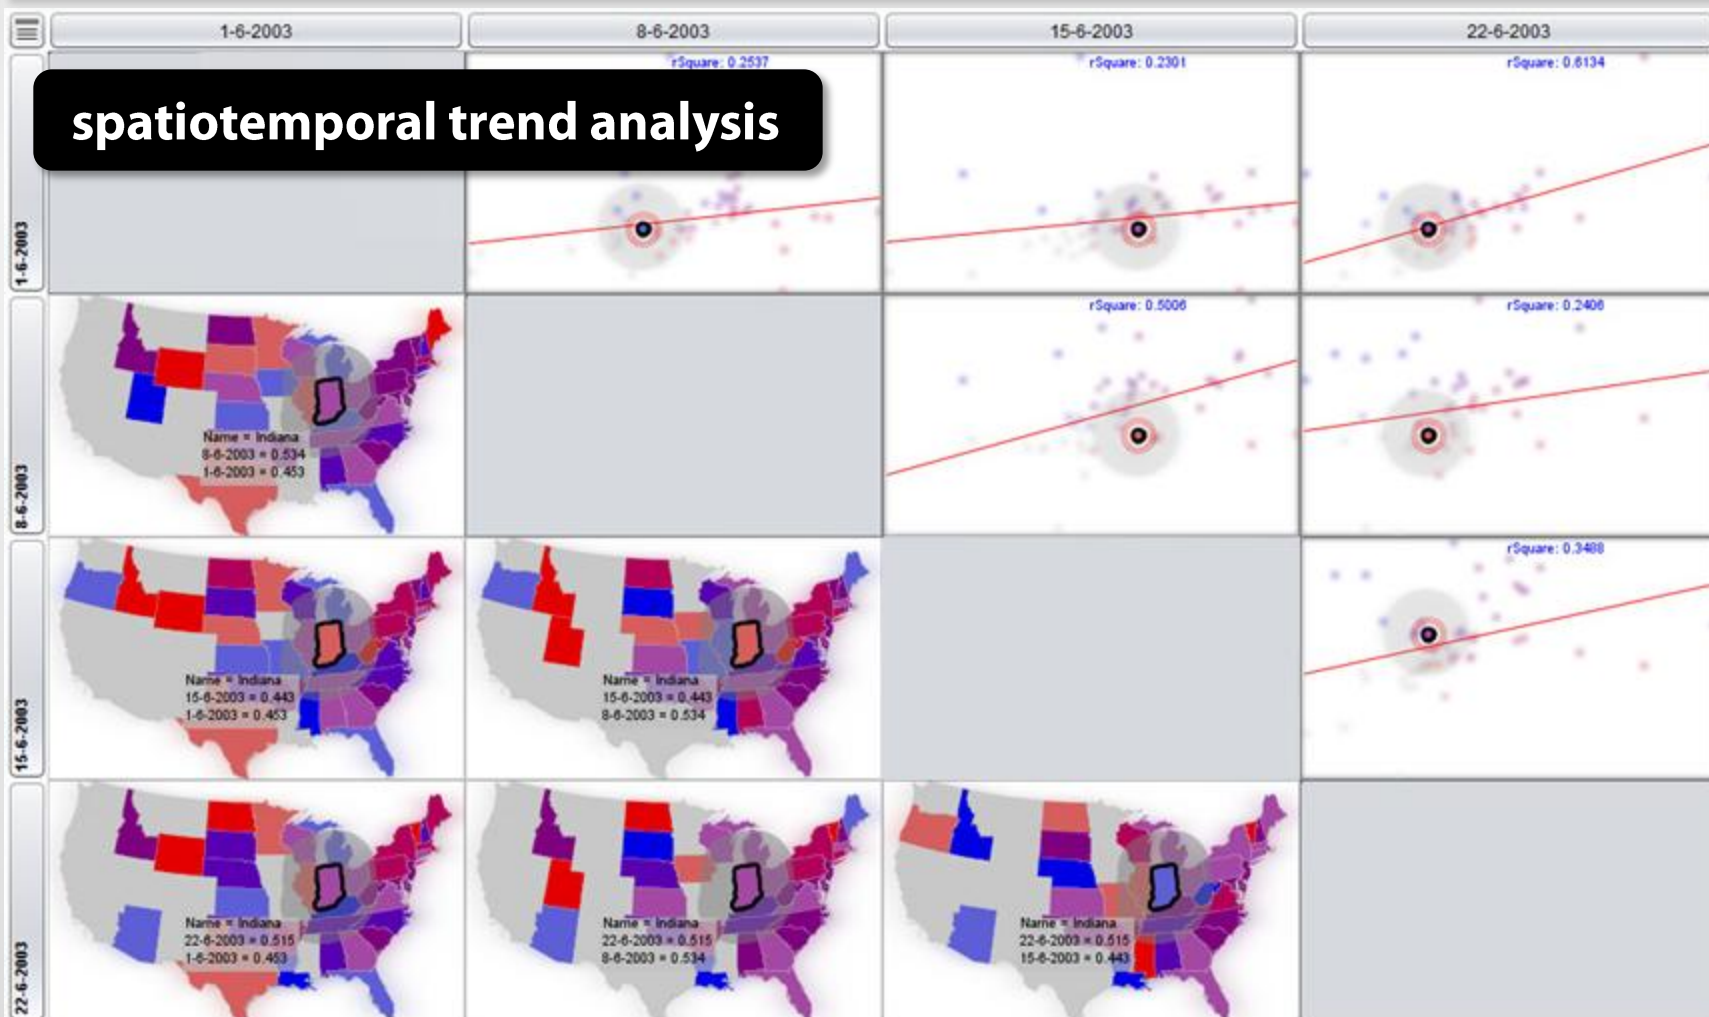

# GeoViz Toolkit

coordinated analysis of multivariate relationships in geographic space

multiple interactive & coordinated views

# GeoViz Toolkit

coordinated analysis of multivariate relationships in geographic space

# GeoViz Toolkit

coordinated analysis of multivariate relationships in geographic space

spatiotemporal trend analysis