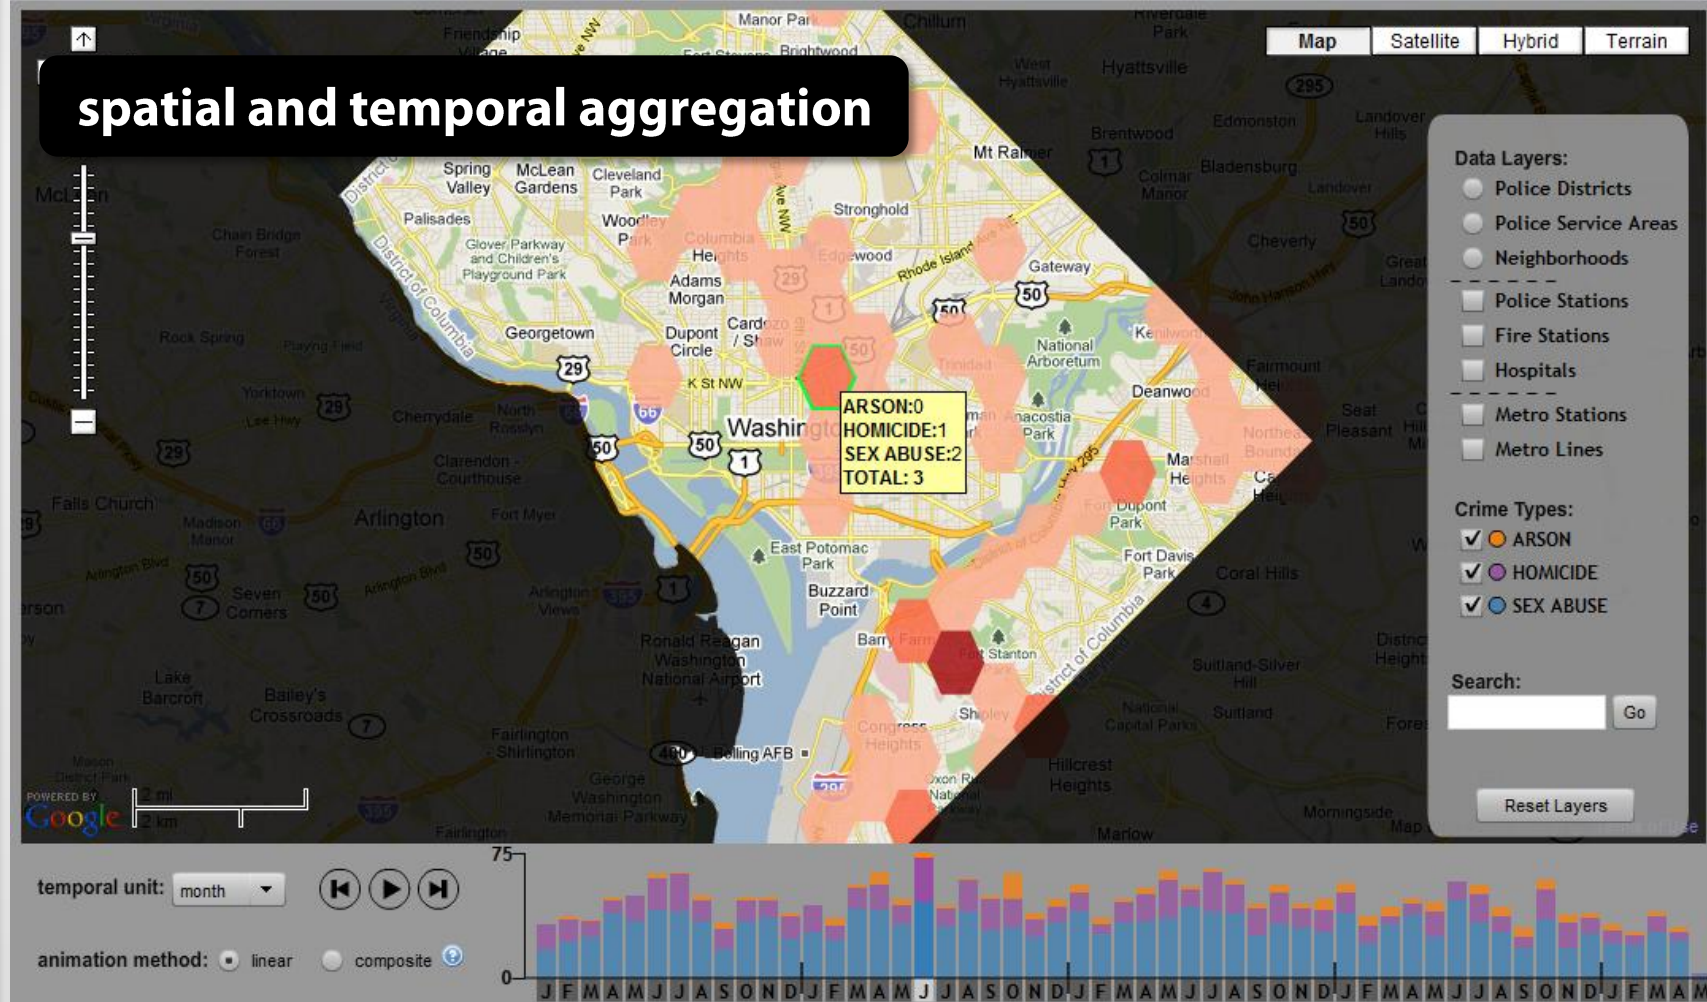

# GeoVISTA CrimeViz

an extensible web-based spatiotemporal visualization tool for crime analysis

# GeoVISTA CrimeViz

an extensible web-based spatiotemporal visualization tool for crime analysis

**drill-down to individual incidents**