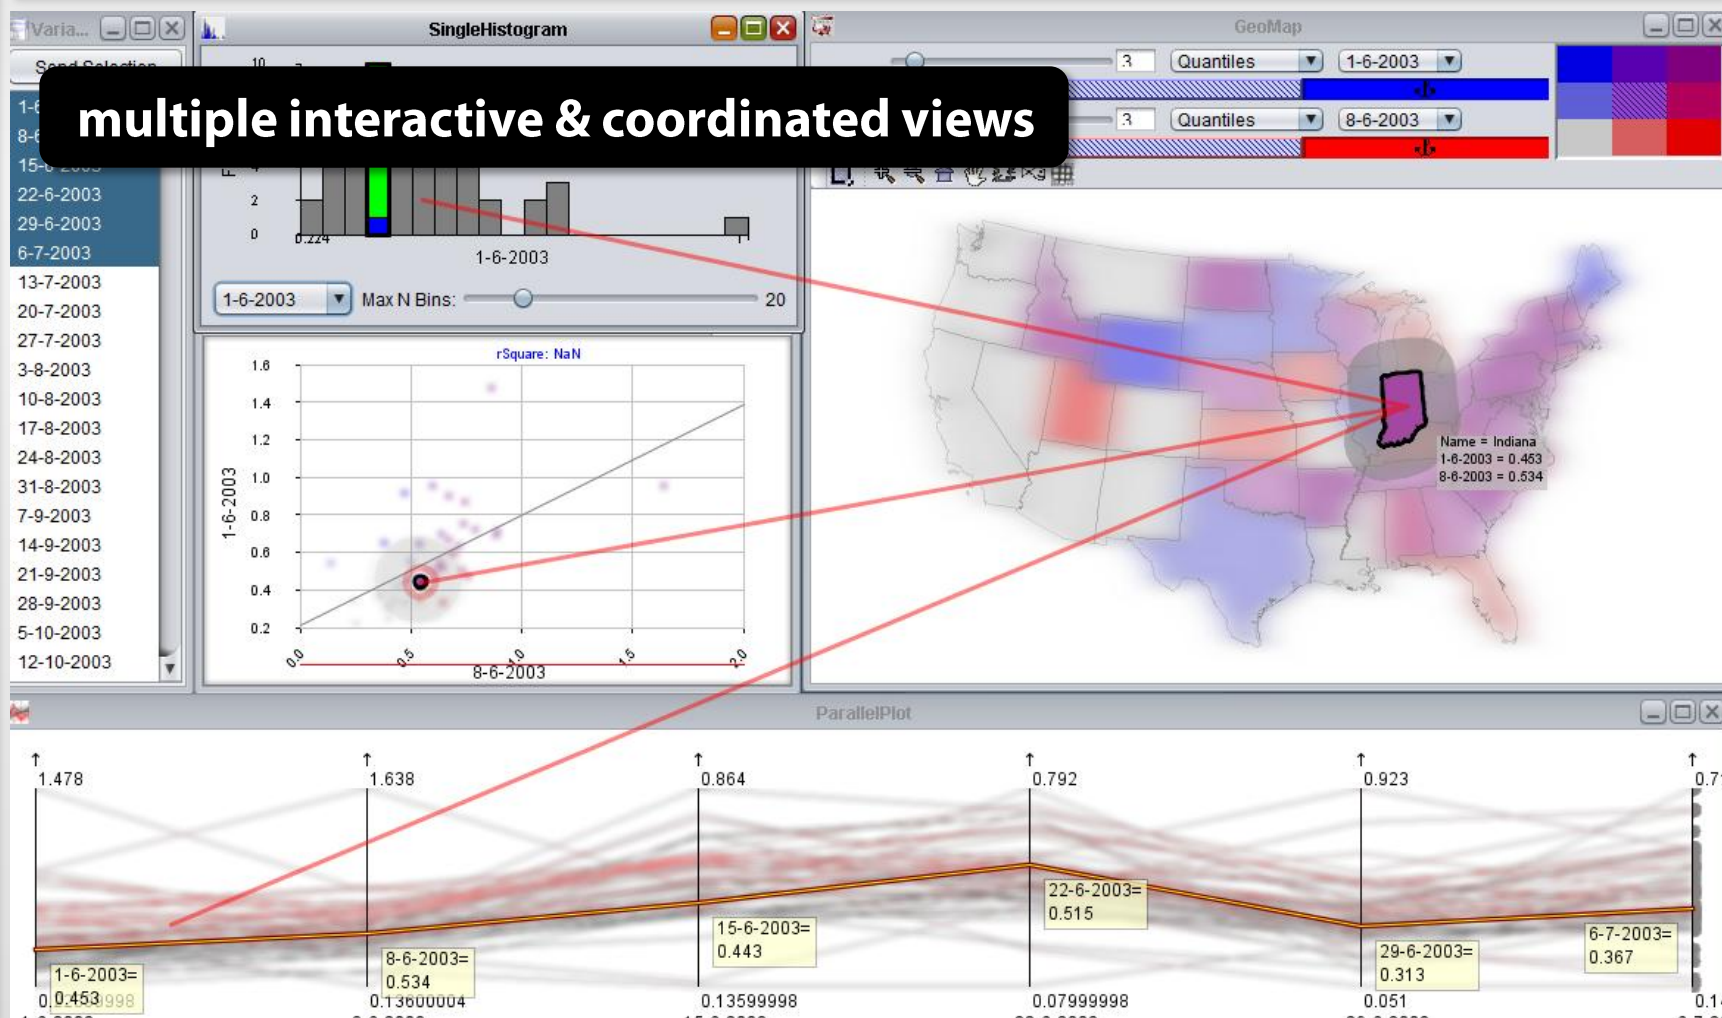

# SensePlace

geographically-centric document acquisition, contextualization, and sensemaking

visually-enabled spatiotemporal sensemaking

# GeoViz Toolkit

coordinated analysis of multivariate relationships in geographic space

multiple interactive & coordinated views

# GeoViz Toolkit

coordinated analysis of multivariate relationships in geographic space

# GeoViz Toolkit

coordinated analysis of multivariate relationships in geographic space

spatiotemporal trend analysis