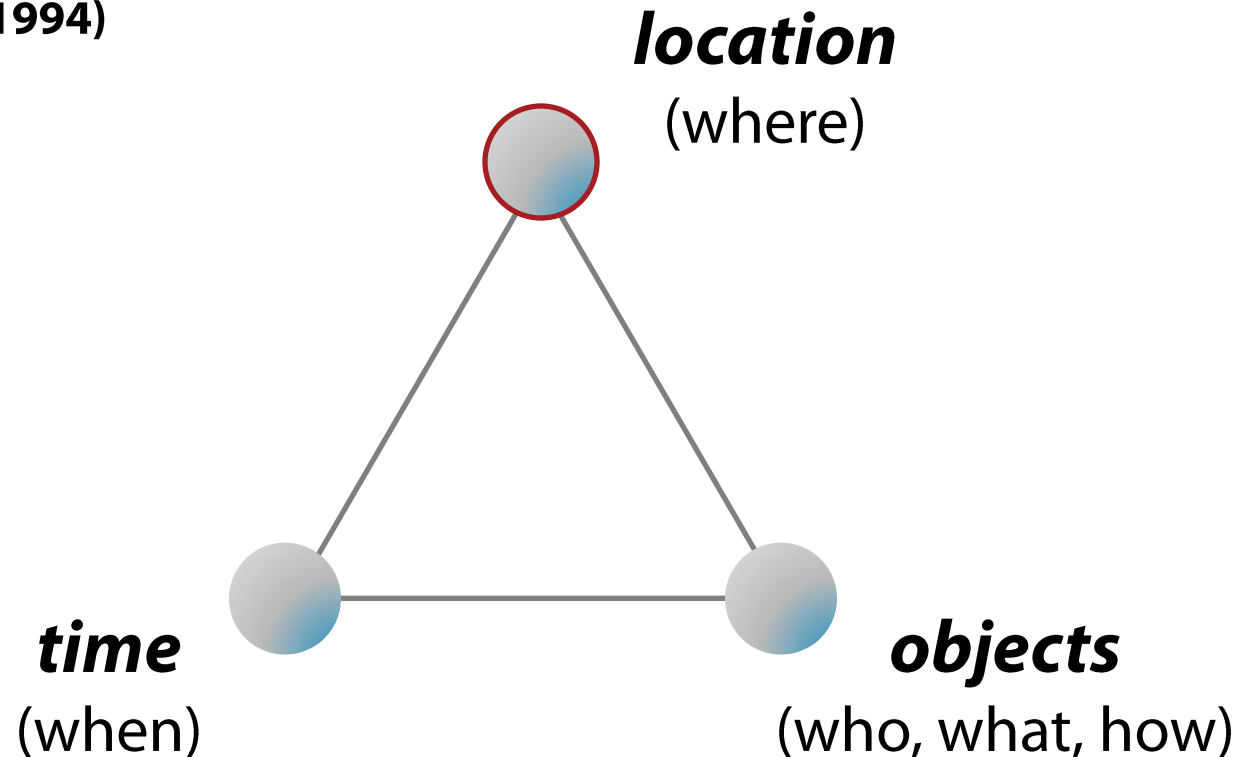

**Peuquet's (1994)
TRIAD**