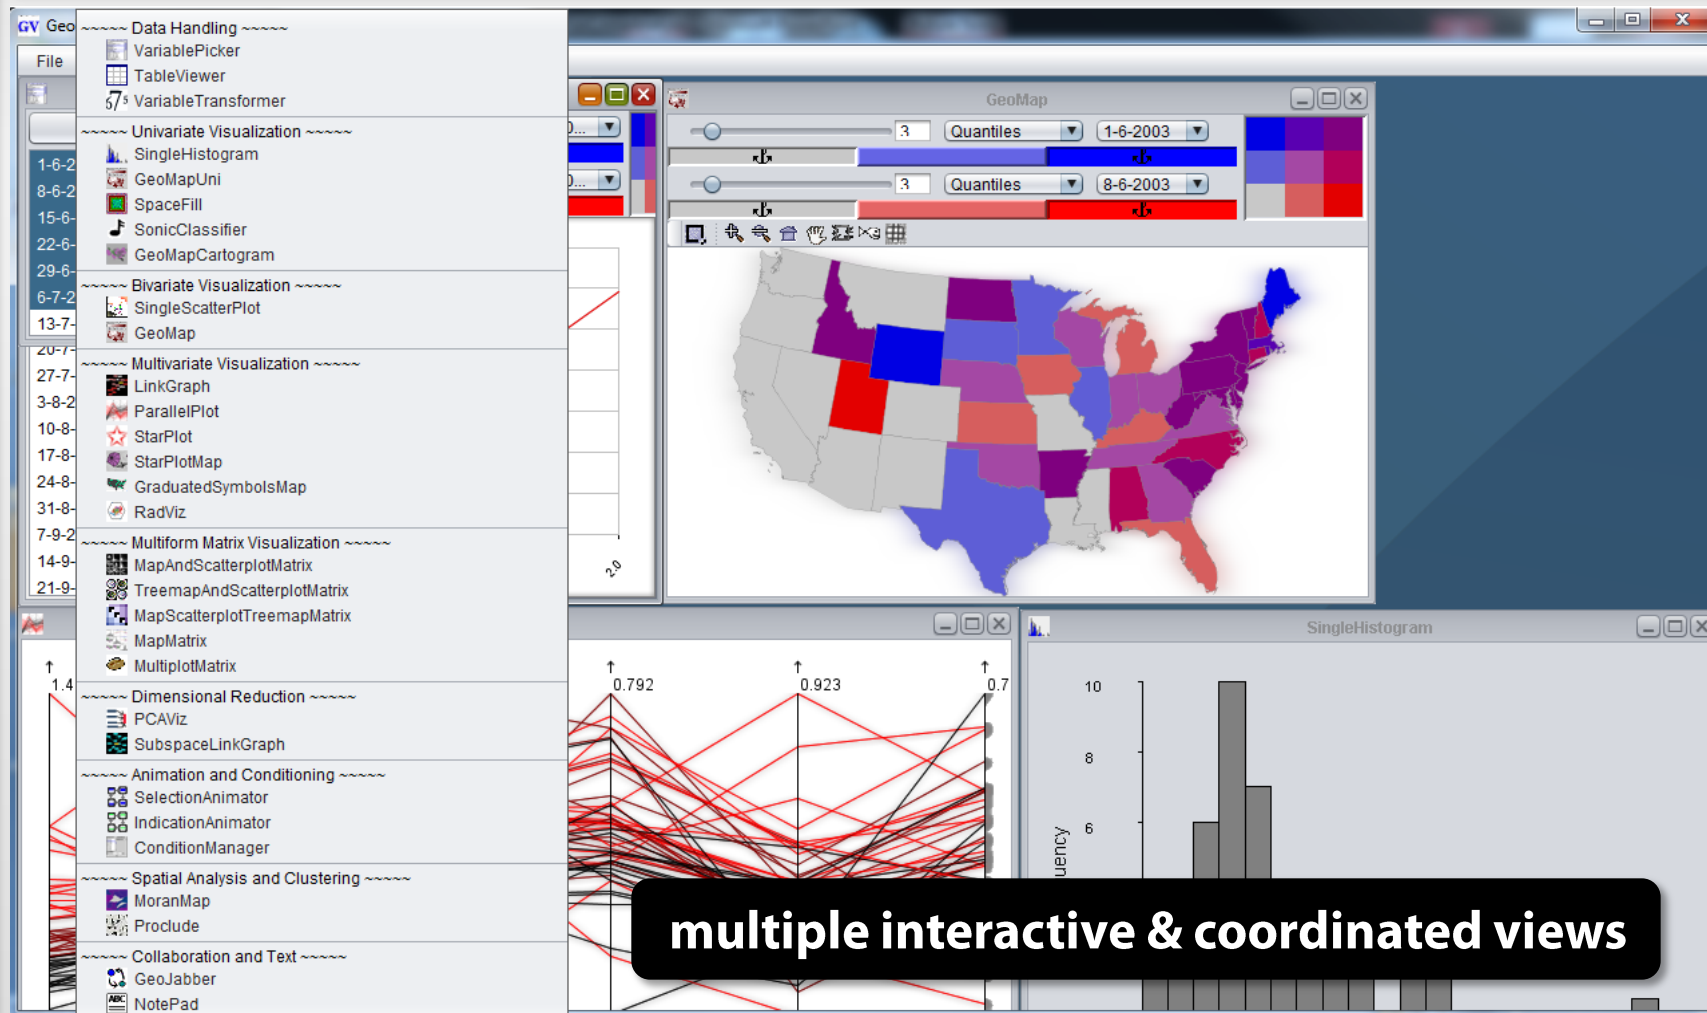

# GeoViz Toolkit

coordinated analysis of multivariate relationships in geographic space

multiple interactive & coordinated views

# GeoViz Toolkit

coordinated analysis of multivariate relationships in geographic space

# GeoViz Toolkit

coordinated analysis of multivariate relationships in geographic space

spatiotemporal trend analysis