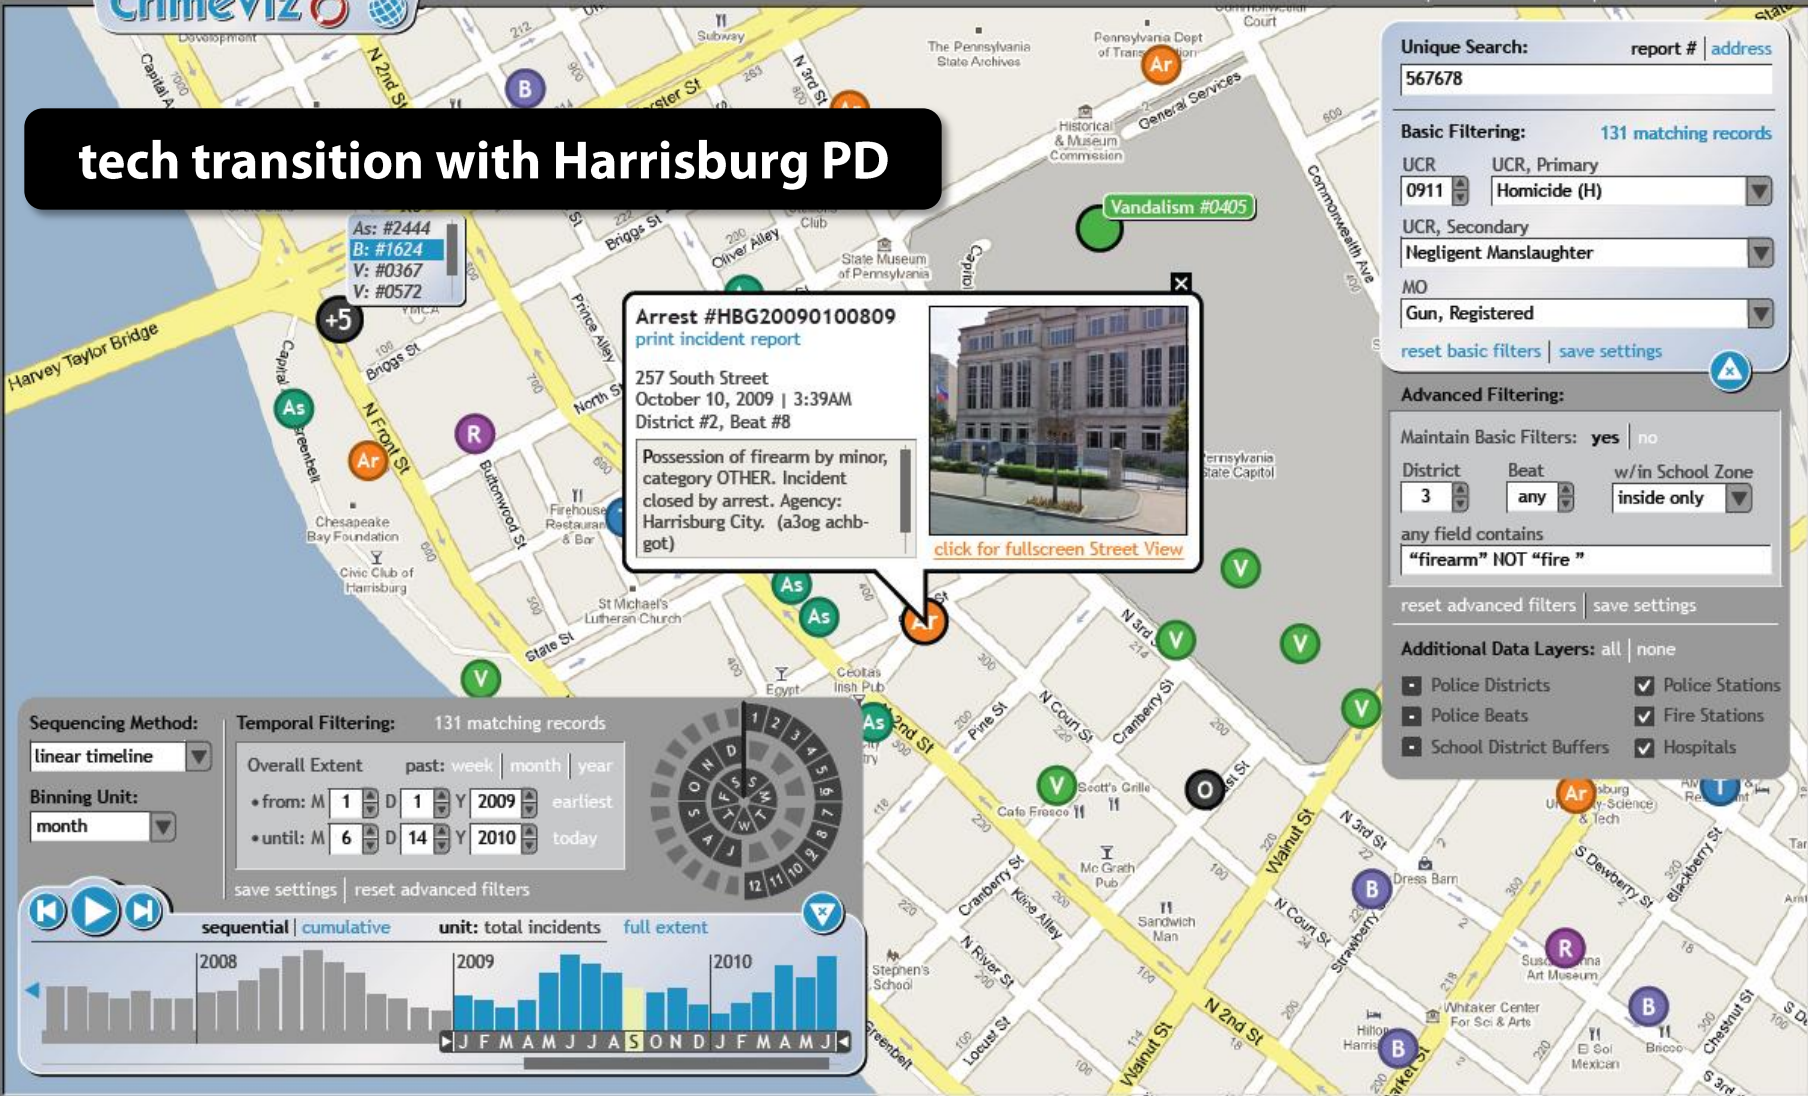

tech transition with Harrisburg PD