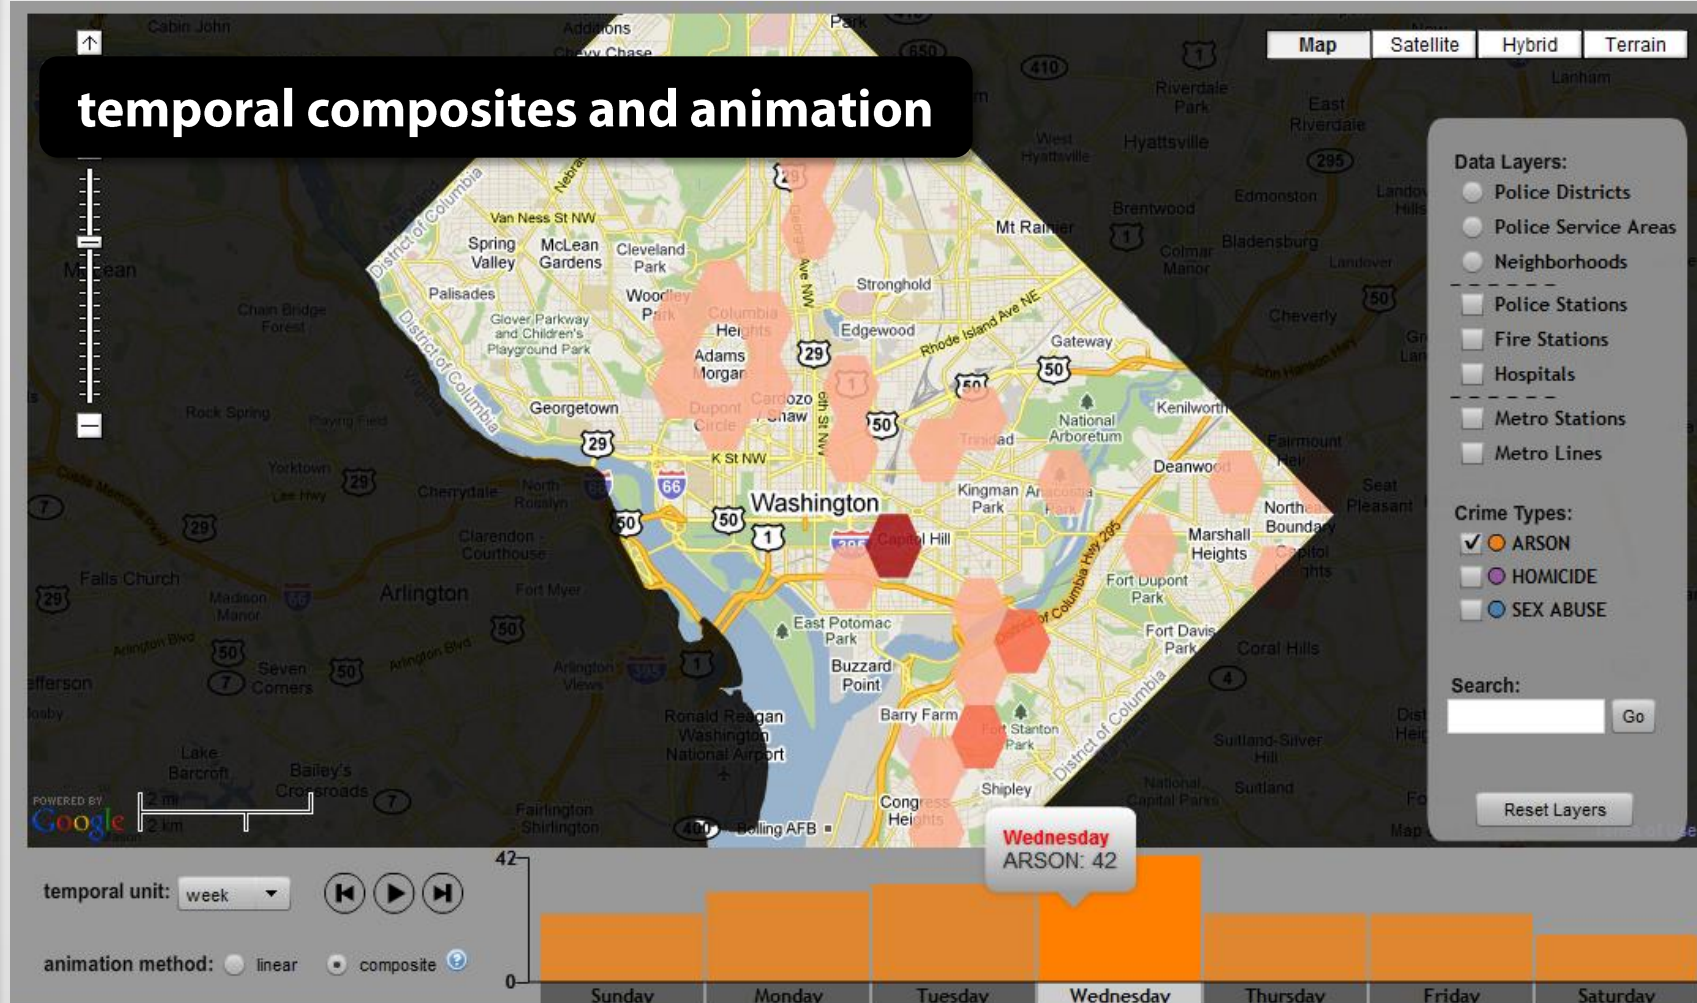

# GeoVISTA CrimeViz

an extensible web-based spatiotemporal visualization tool for crime analysis

# GeoVISTA CrimeViz

an extensible web-based spatiotemporal visualization tool for crime analysis

**drill-down to individual incidents**