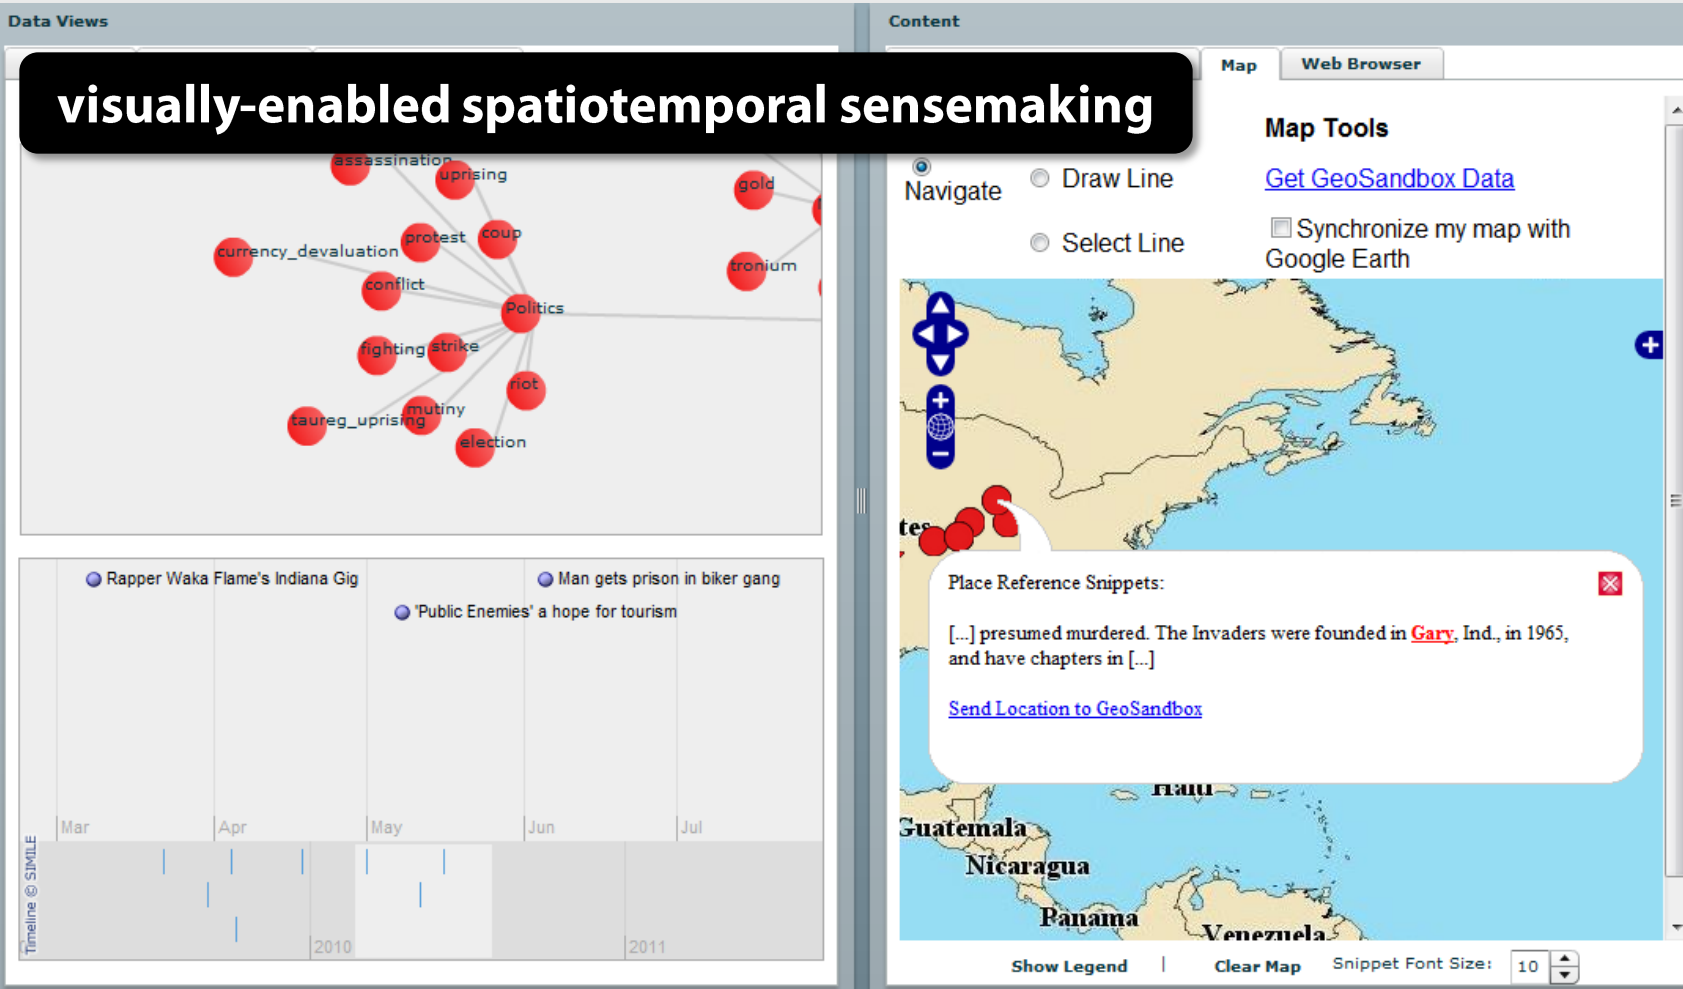

Concepts Found: gang indiana

marijuana case By **ST. LOUIS POST-DISPATCH** 06/05/2010 A member of a **Midwest** "outlaw" biker **gang** called the Invaders was sentenced Friday to 12 years in prison for his role in a major marijuana conspiracy. **Stephen P. "Sticky Steve" Morris**, 47, pleaded guilty to a drug conspiracy charge in November and admitted that he played a part in what prosecutors have said was a 15-year scheme that brought thousands of kilos of pot to the **St. Louis** area. **Morris'** lawyer, **Jeffrey Rosanswank**, told **U.S. District Judge Rod Sippel** that **Morris** had "quite an awakening" before the indictment was filed. It was "one thing" to ride around on motorcycles, **Rosanswank** said, "but things got out of hand." **Morris** was one of 15 men indicted last year in federal court in **St. Louis** on the marijuana charges. Additional methamphetamine-related charges were filed against others in **Indiana**. Officials believe that some local

# GeoViz Toolkit

coordinated analysis of multivariate relationships in geographic space

multiple interactive & coordinated views