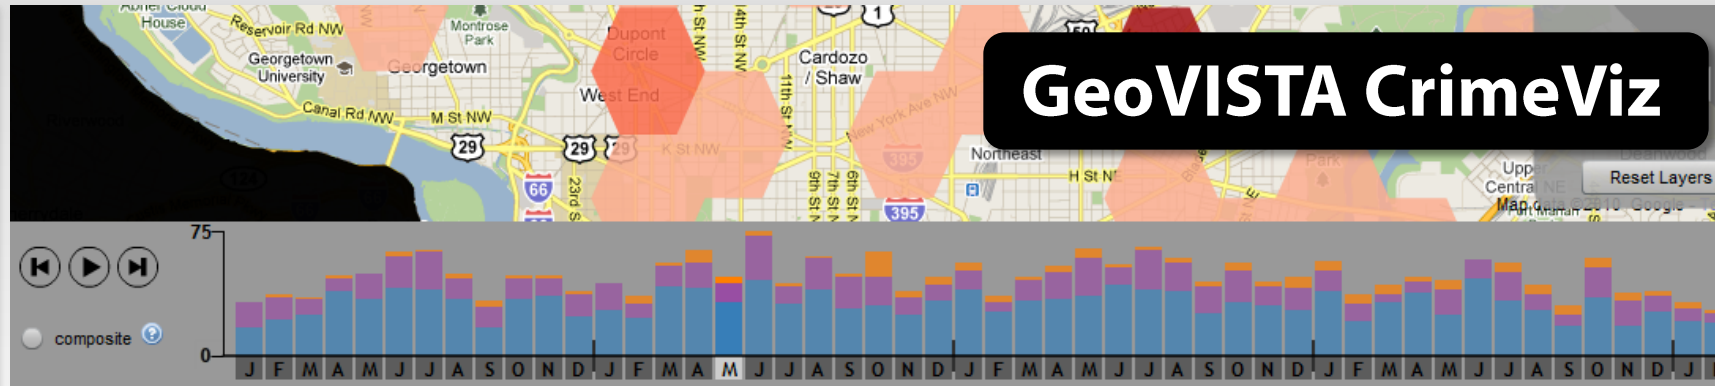

GeoVISTA CrimeViz